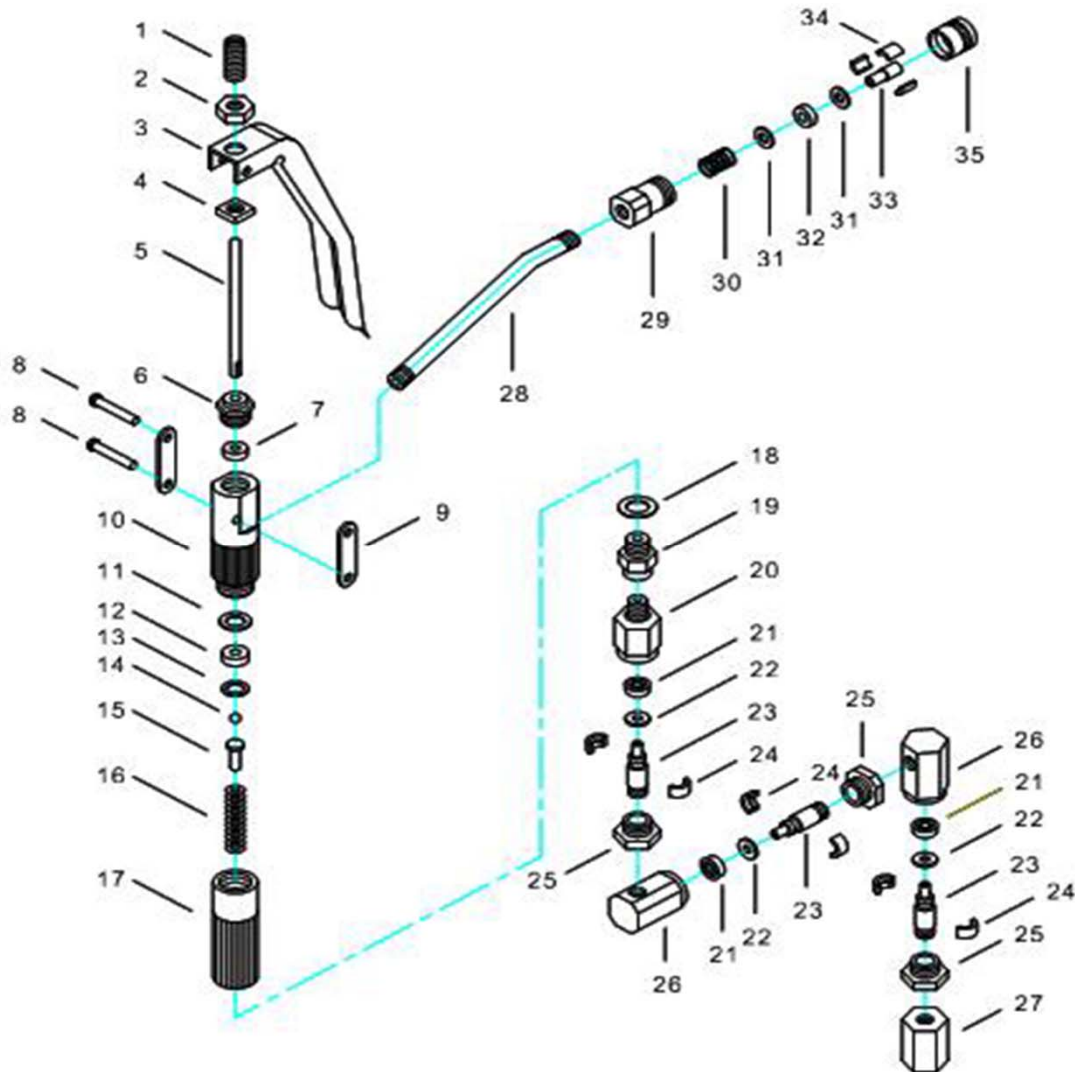

อะไหล่ ปีนัดจารบี รุ่น 10321 (Y011-0160)

YAMASAKI®

KT-CODE	NO.	ITEM	DESCRIPTION	Q'TY
	1	A2-1	ADJUSTING SCREW	1
	2	A2-2	NUT	1
	3	A2-3	LEVER	1
	4	A2-4	LOCK NUT	1
	5	A2-5	PULL ROD	1
	6	A2-6	PACKING RETAINER	1
Y012-0005	7	A2-7	PACKING	1
	8	A2-8	RIVET	2
	9	A2-9	LINK	2
	10	A2-10	VALVE BODY	1
	11	A2-11	WASHER	1
	12	A2-12	BALL CHECK SEAT	1
	13	A2-13	WASHER	1
	14	A2-14	BALL 1/4"	1
	15	A2-15	BALL RETAINER	1
	16	A2-16	SPRING	1
	17	A2-17	VALVE BODY	1
	18	A2-18	WASHER	1

KT-CODE	NO.	ITEM	DESCRIPTION	Q'TY
	19	A2-19	COUPLING NUT	1
Y012-0015	20	A2-20	SWIVEL BODY	1
Y012-0030	21	A2-21	PACKING	3
Y012-0020	22	A2-22	WASHER	3
Y012-0040	23	A2-23	NIPPLE	3
Y012-0050	24	A2-24	PACKING RETAINER	6
Y012-0060	25	A2-25	SWIVEL THUMB NUT	3
Y012-0070	26	A2-26	SWIVEL BODY	2
Y012-0080	27	A2-27	ADAPTER	1
	28	A2-28	EXTENSION TUBE	1
	29	A2-29	COUPLER BODY	1
	30	A2-30	SPRING	1
	31	A2-31	WASHER	2
	32	A2-32	PACKING	1
	33	A2-33	COUPLER STEMS	1
	34	A2-34	COUPLER JAWS	3
	35	A2-35	COUPLER CAP	1