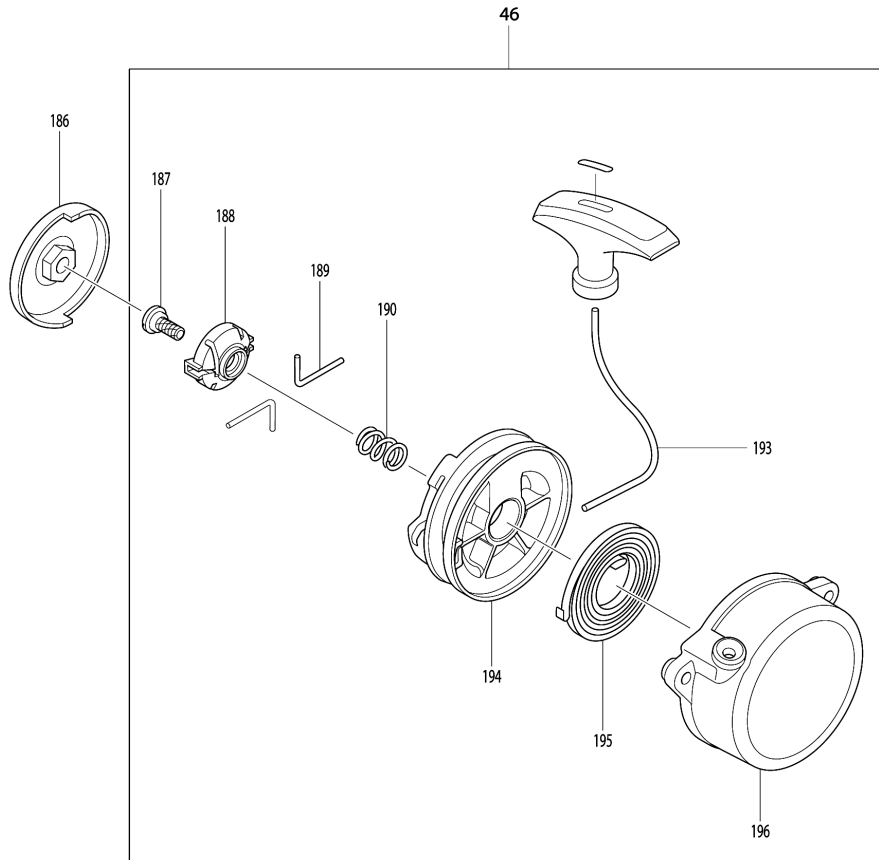

Model No.PM7650H PETROL MIST BLOWER