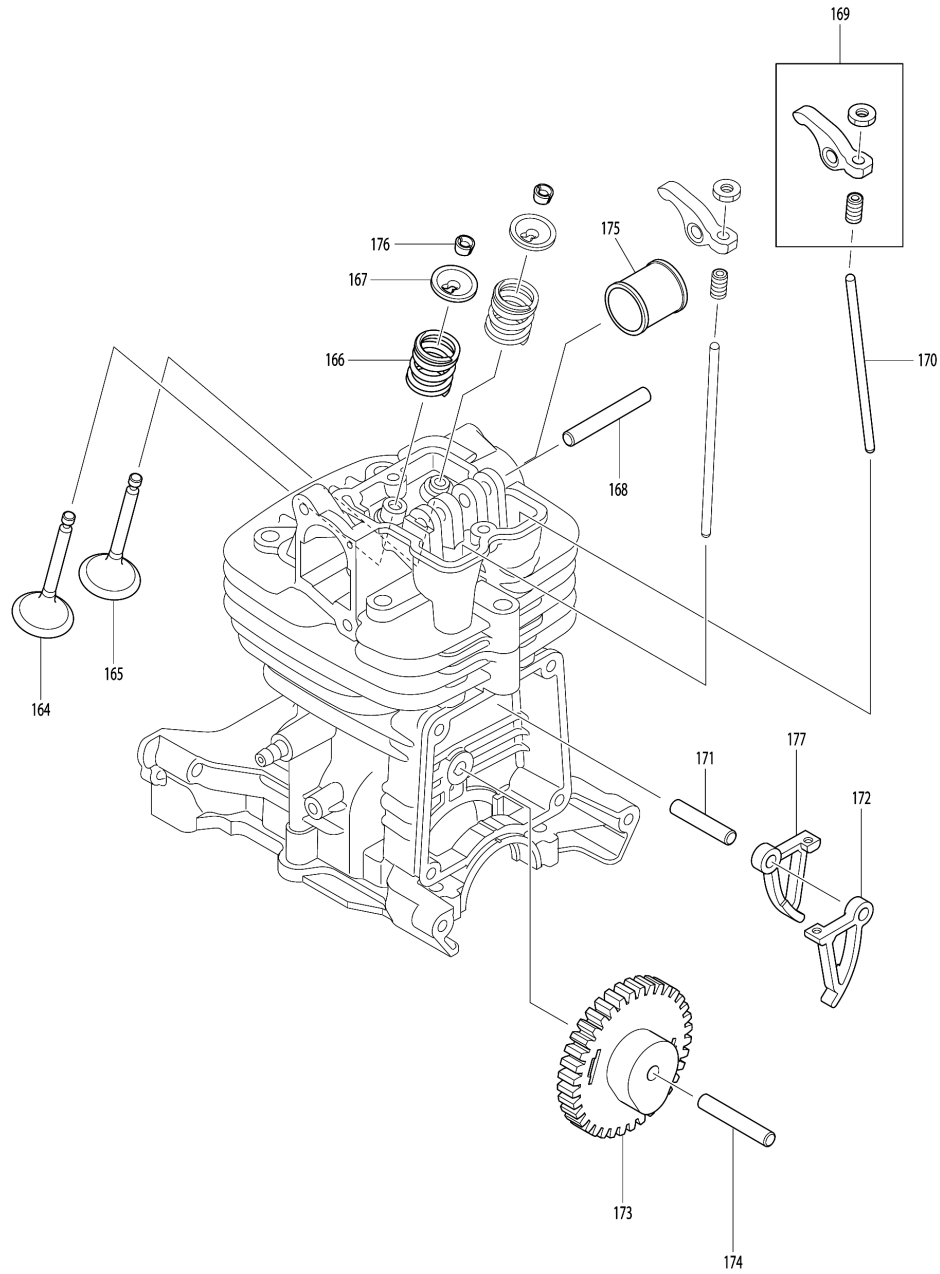

Model No.PM7650H PETROL MIST BLOWER