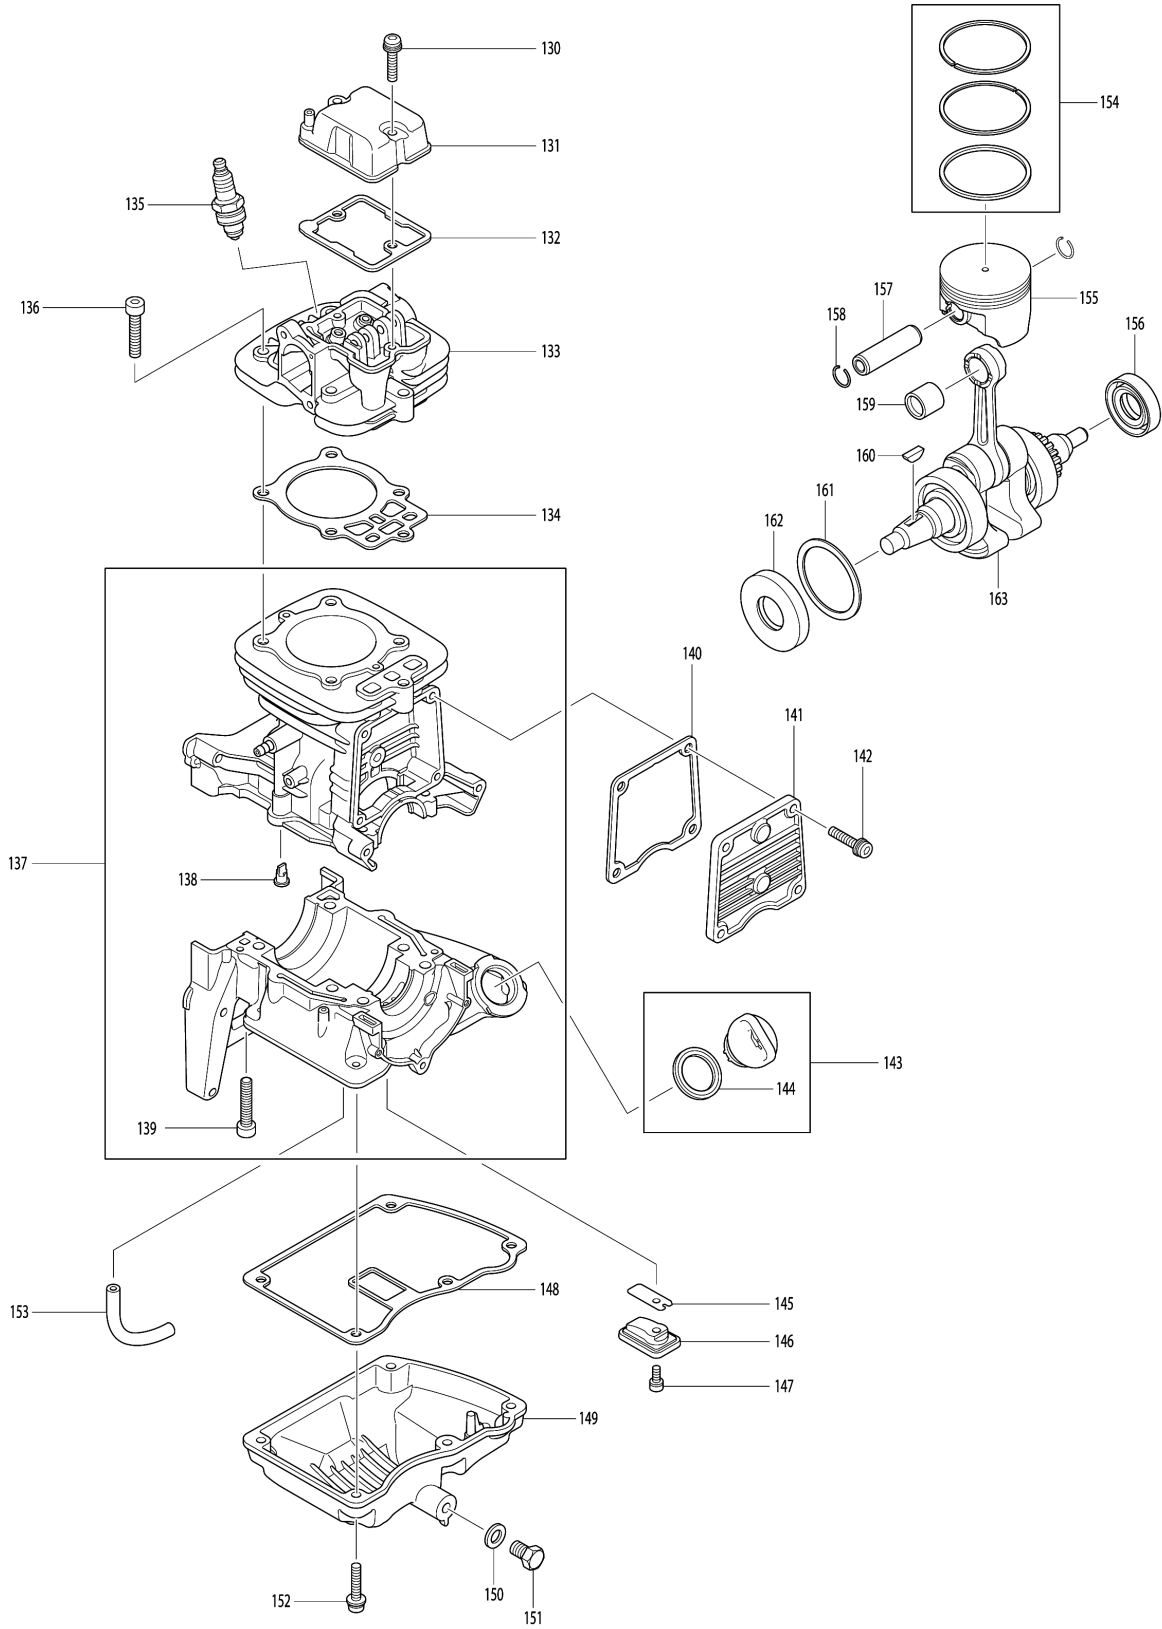

Model No.PM7650H PETROL MIST BLOWER