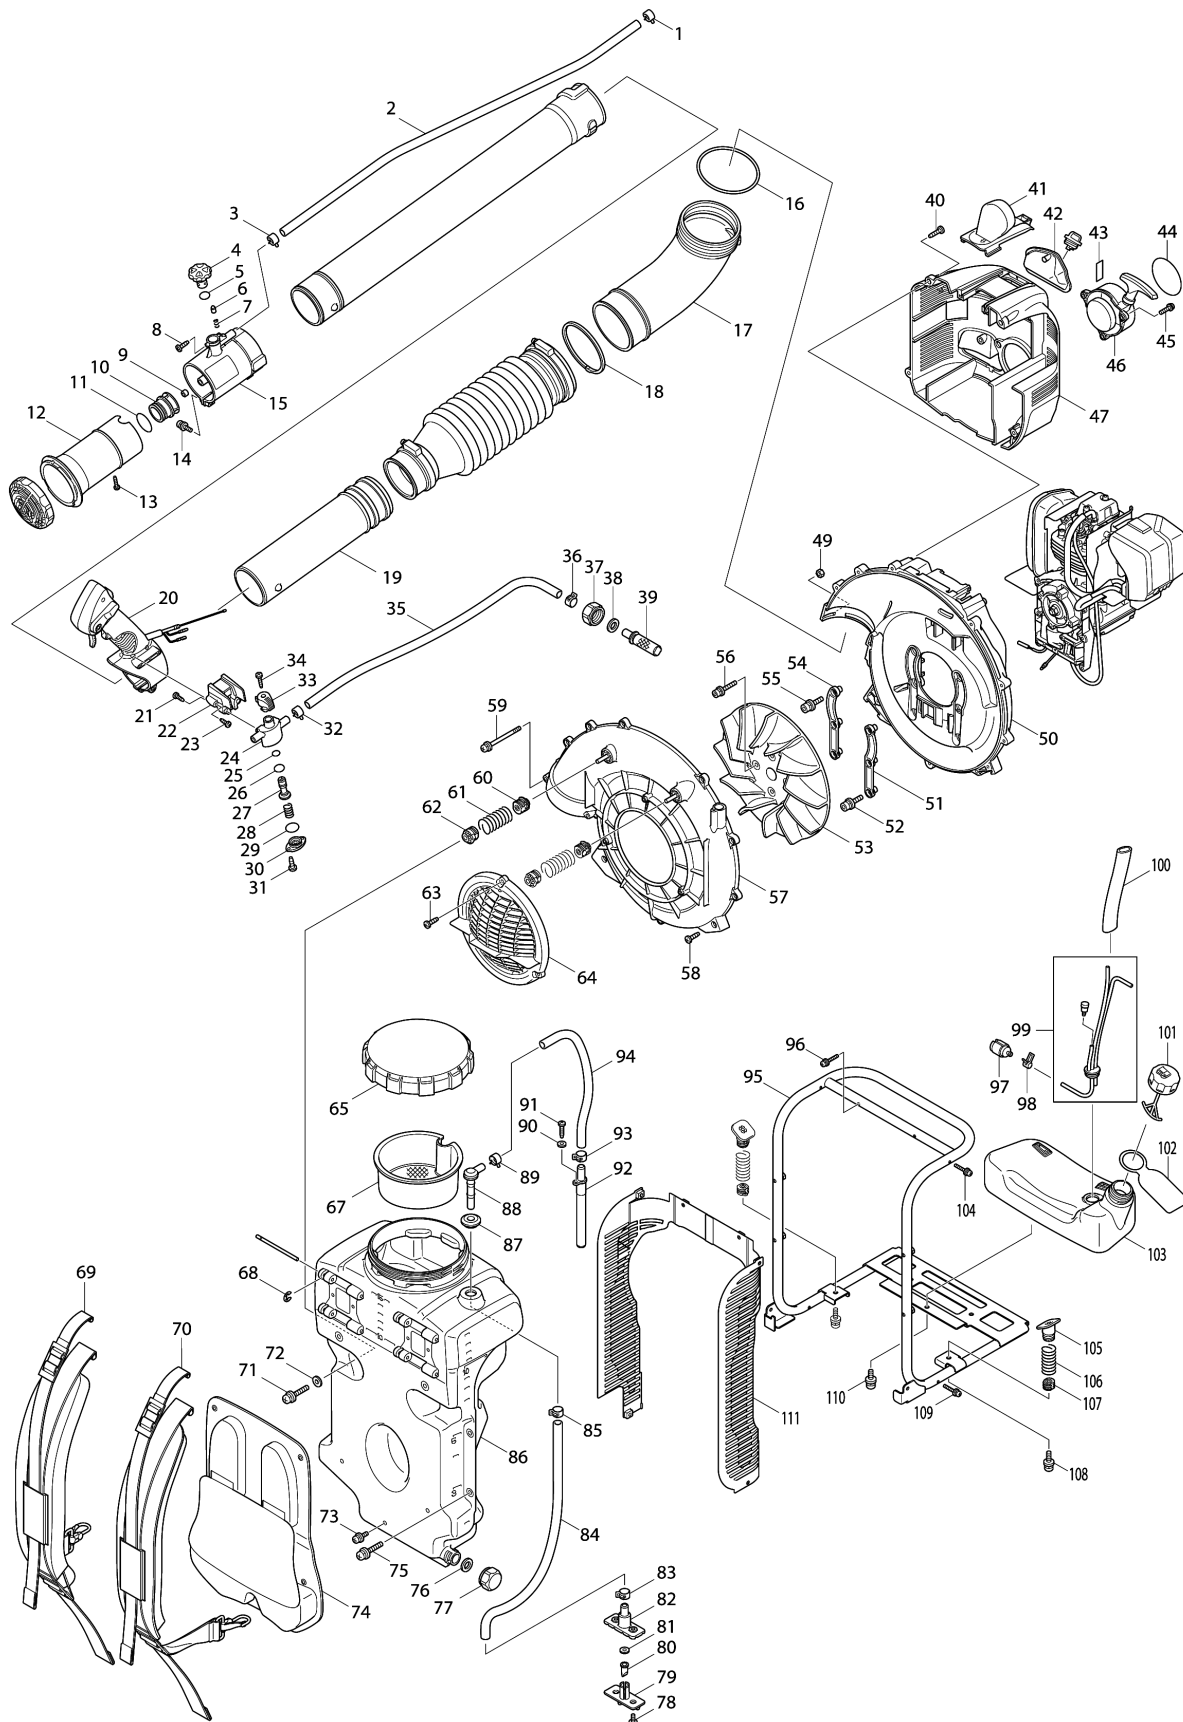

Model No.PM7650H PETROL MIST BLOWER