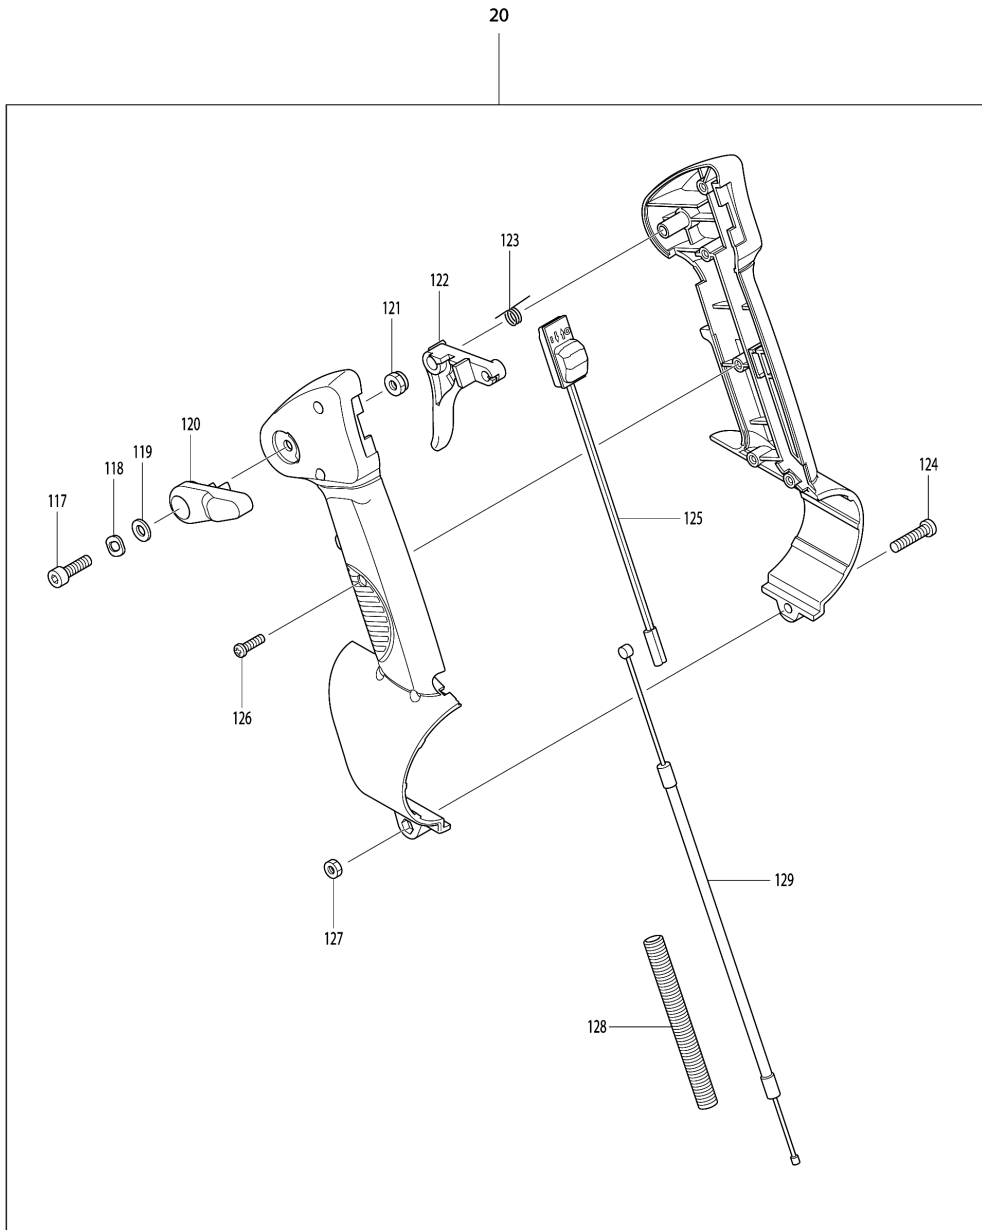

Model No.PM7650H PETROL MIST BLOWER