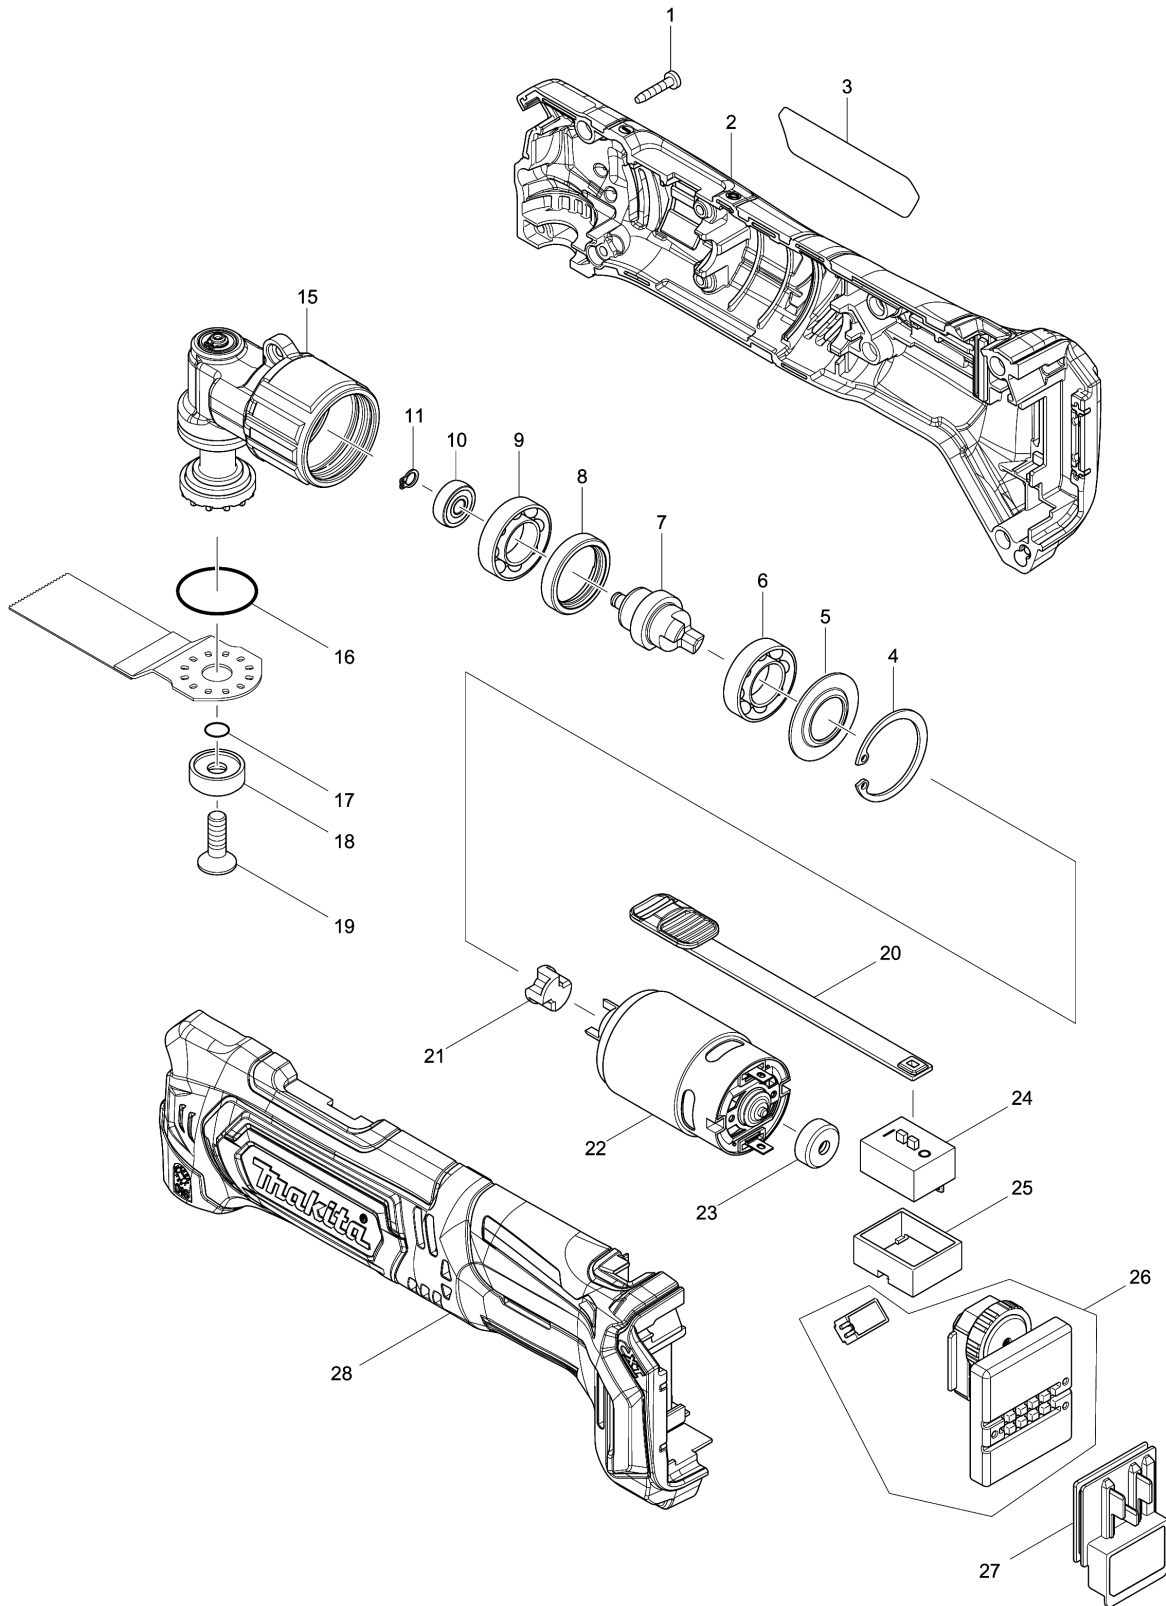

Model No.TM30D CORDLESS MULTI TOOL