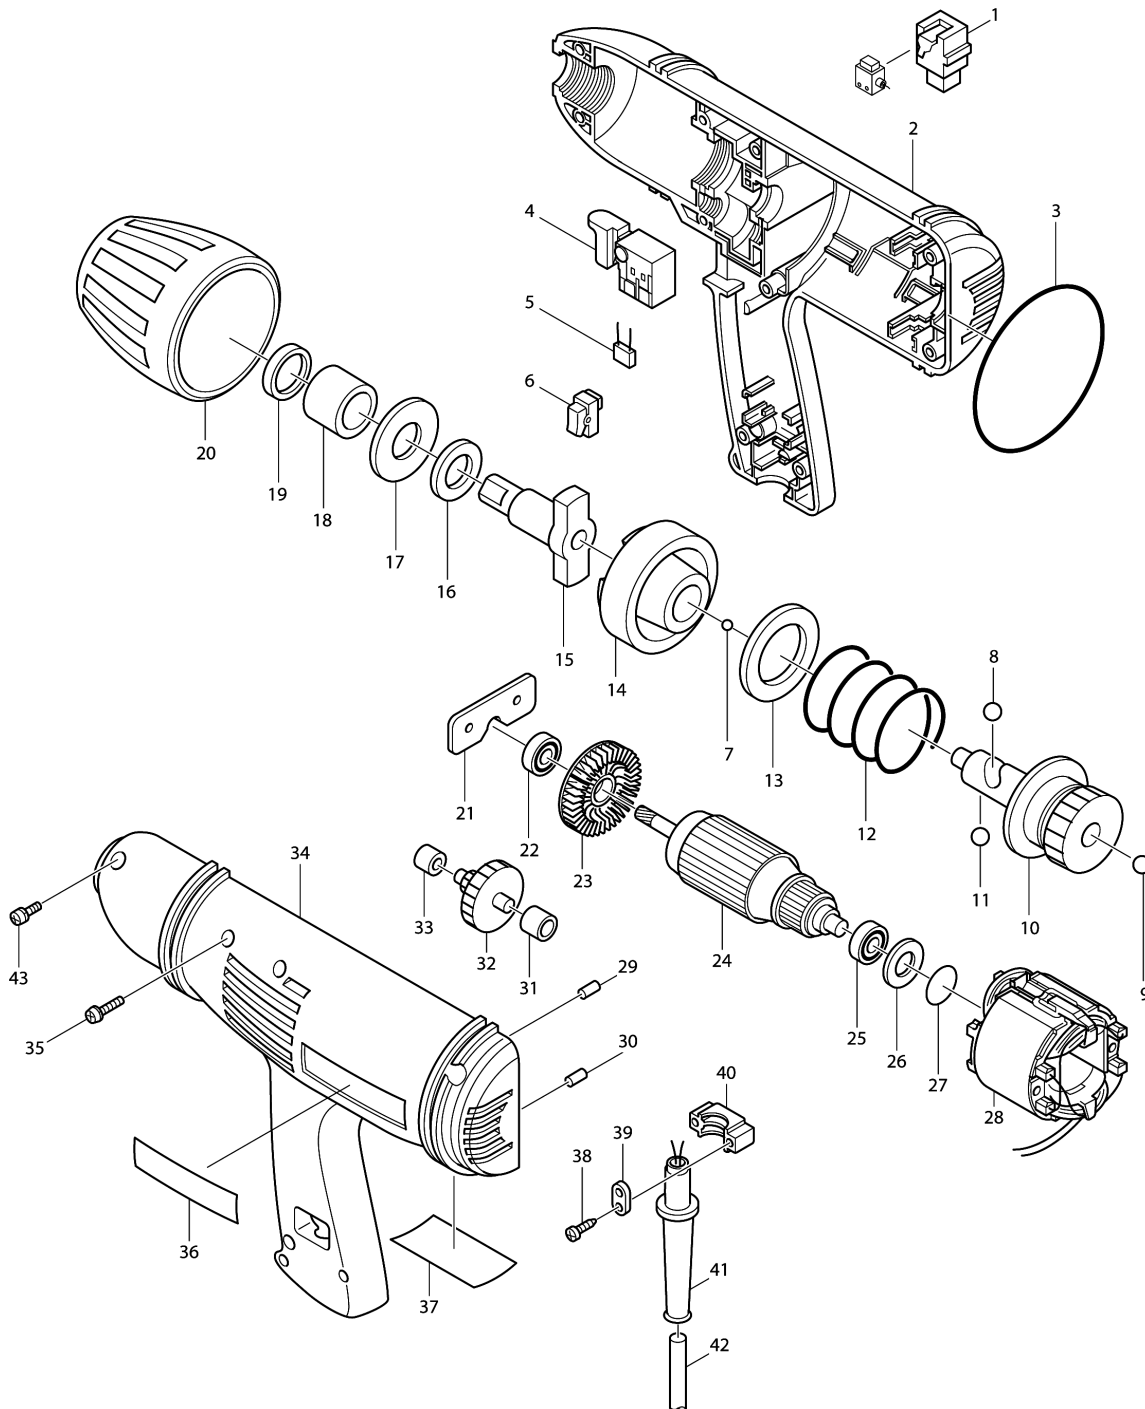

Model No.6905H IMPACT WRENCH