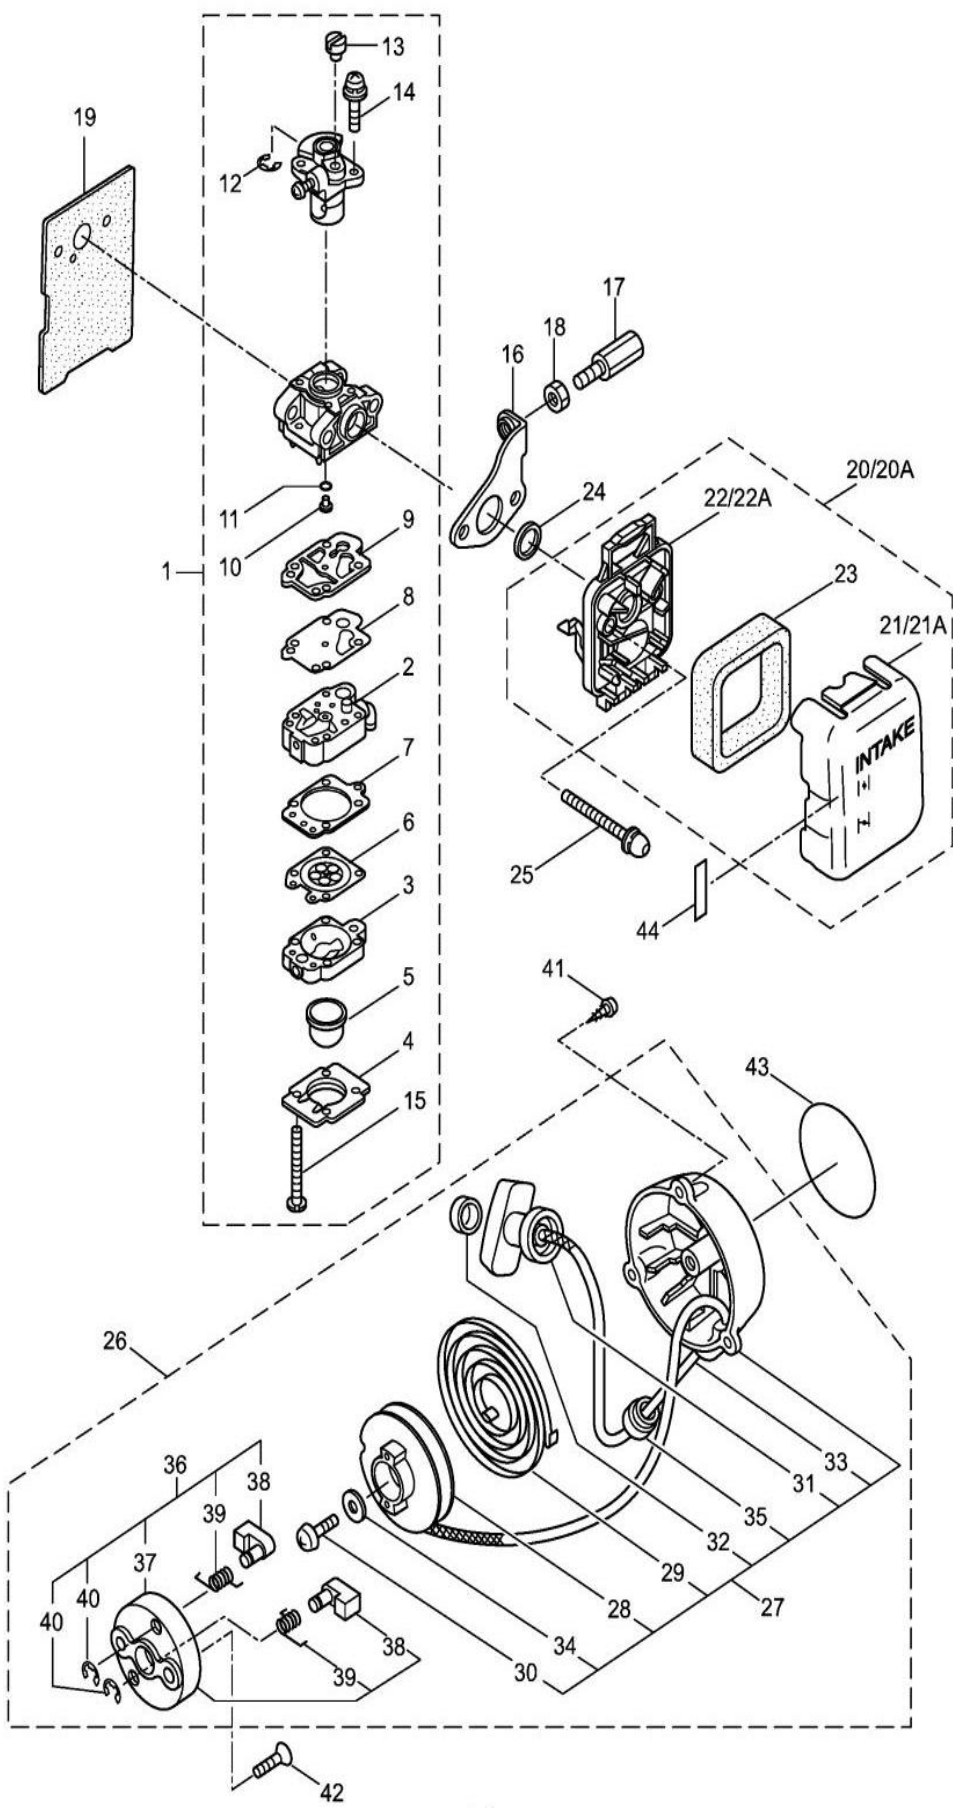

3. BHT600DR
RECOIL STARTER

ENGINE

Status	Position	Parts Number	substitute Number	Parts name	Unit Quantity	Set Unit Quantity	Remarks
	1	283436		KEYLET ASSEMBLY	1		WYL-243B
	2	264155		PUMP BODY	1		
	3	262991		PAGE BODY	1		WB5-2557
	4	262992		PUMP COVER	1		WB21-3147
	5	261874		PRIMER	1		
	6	268501	283905	DIAPHRAGM	1		
	7	262993		GASKET	1		WB92-359
	8	262994		DIAPHRAGM	1		WB95-99
	9	282576		GASKET	1		WB92-415
	10	281487		JET	1		
	11	261871		O-RING	1		WB16-104
	12	261876		RING	1		WB16-71
	13	261658		SWIVEL	1		WB52-34
	14	264682		SCREW	2		WB96-364
	15	262996		SCREW	4	5	WB96-425
	16	268535		STATE	1		
	17	265410		SCREW	1		
	18	261878		NUT	1	5	M6 3/1
	19	283181		GASKET	1		
	20	264708		CLEANER ASSEMBLY	1		CAA-31(1.5)
	20A	278184		CLEANER ASSEMBLY	1		
	21	264709	277554	CLEANER COVER	1		AIR FILTER
	21A	277554		CLEANER COVER	1		AIR FILTER
	22	264693		CASE ASSEMBLY	1		WB181-629
	22A	278185		CASE BODY ASSY			
	23	264695		ELEMENT	1		WB125-62
	24	268963		PAKIN	1	5	
	25	269834		SCREW	2	5	M5X60WSW
	26	283169		RECOIL STARTER ASSY	1		
	27	283170		STARTER ASSY	1		
	28	280492		REEL	1		
	29	280493	287421	SPIRAL SPRING	1		T0.4
	30	280494		SET SCREEN	1		
	31	280497		STARTER TUBE	1		
	32	280550		STOPPER	1		
	33	283616		STARTER ROPE	1		
	34	280547		WASHER	1	10	
	35	280548		COLLAR	1		
	36	280532		PURI ASSY	1		
	37	280533		PURI	1		
	38	269699		RATCHET	2		
	39	280553		SPRING	2		
	40	020299		E-RING #4	2	10	3E⁺ 4
	41	280144		TAPPING SCREW	3	5	4X16
	42	264535		SCREW	2	5	M6X20
	43	283622		LABEL	1		BHT600DR
	44	281007		LABEL	1		フヨ-クカイハイ