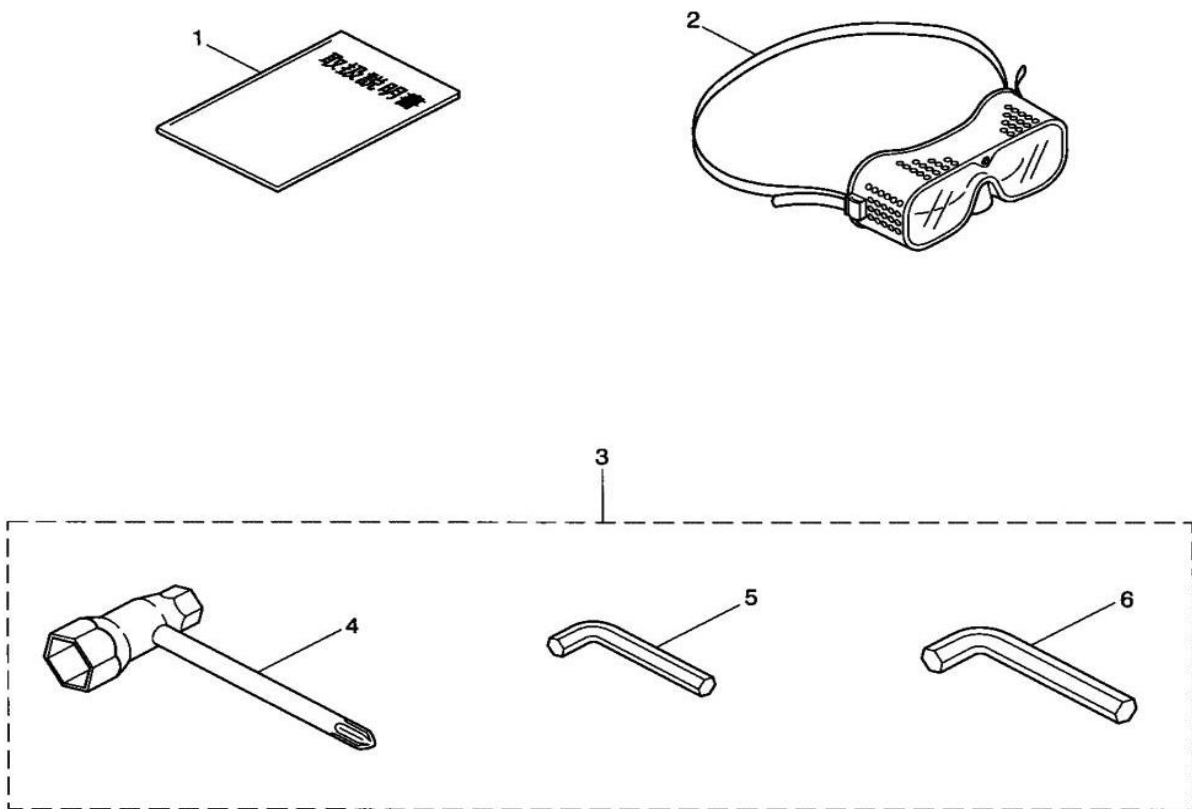

4. BHT600DR ACCESSORIES

Status	Position	Parts Number	substitute Number	Parts name	Unit Quantity	Set Unit Quantity	Remarks
	1	271299		OPERATION MANUAL	1		BHT600DR
	2	221460		GOGGLES	1		HS2008-C
	3	264606		TOOL SET	1		
×	4	(264607)		PLUG WRENCH	1		
	5	219431		SPANNER	1		ニメンハバ³
	6	219432		SPANNER	1		ニメンハバ⁴