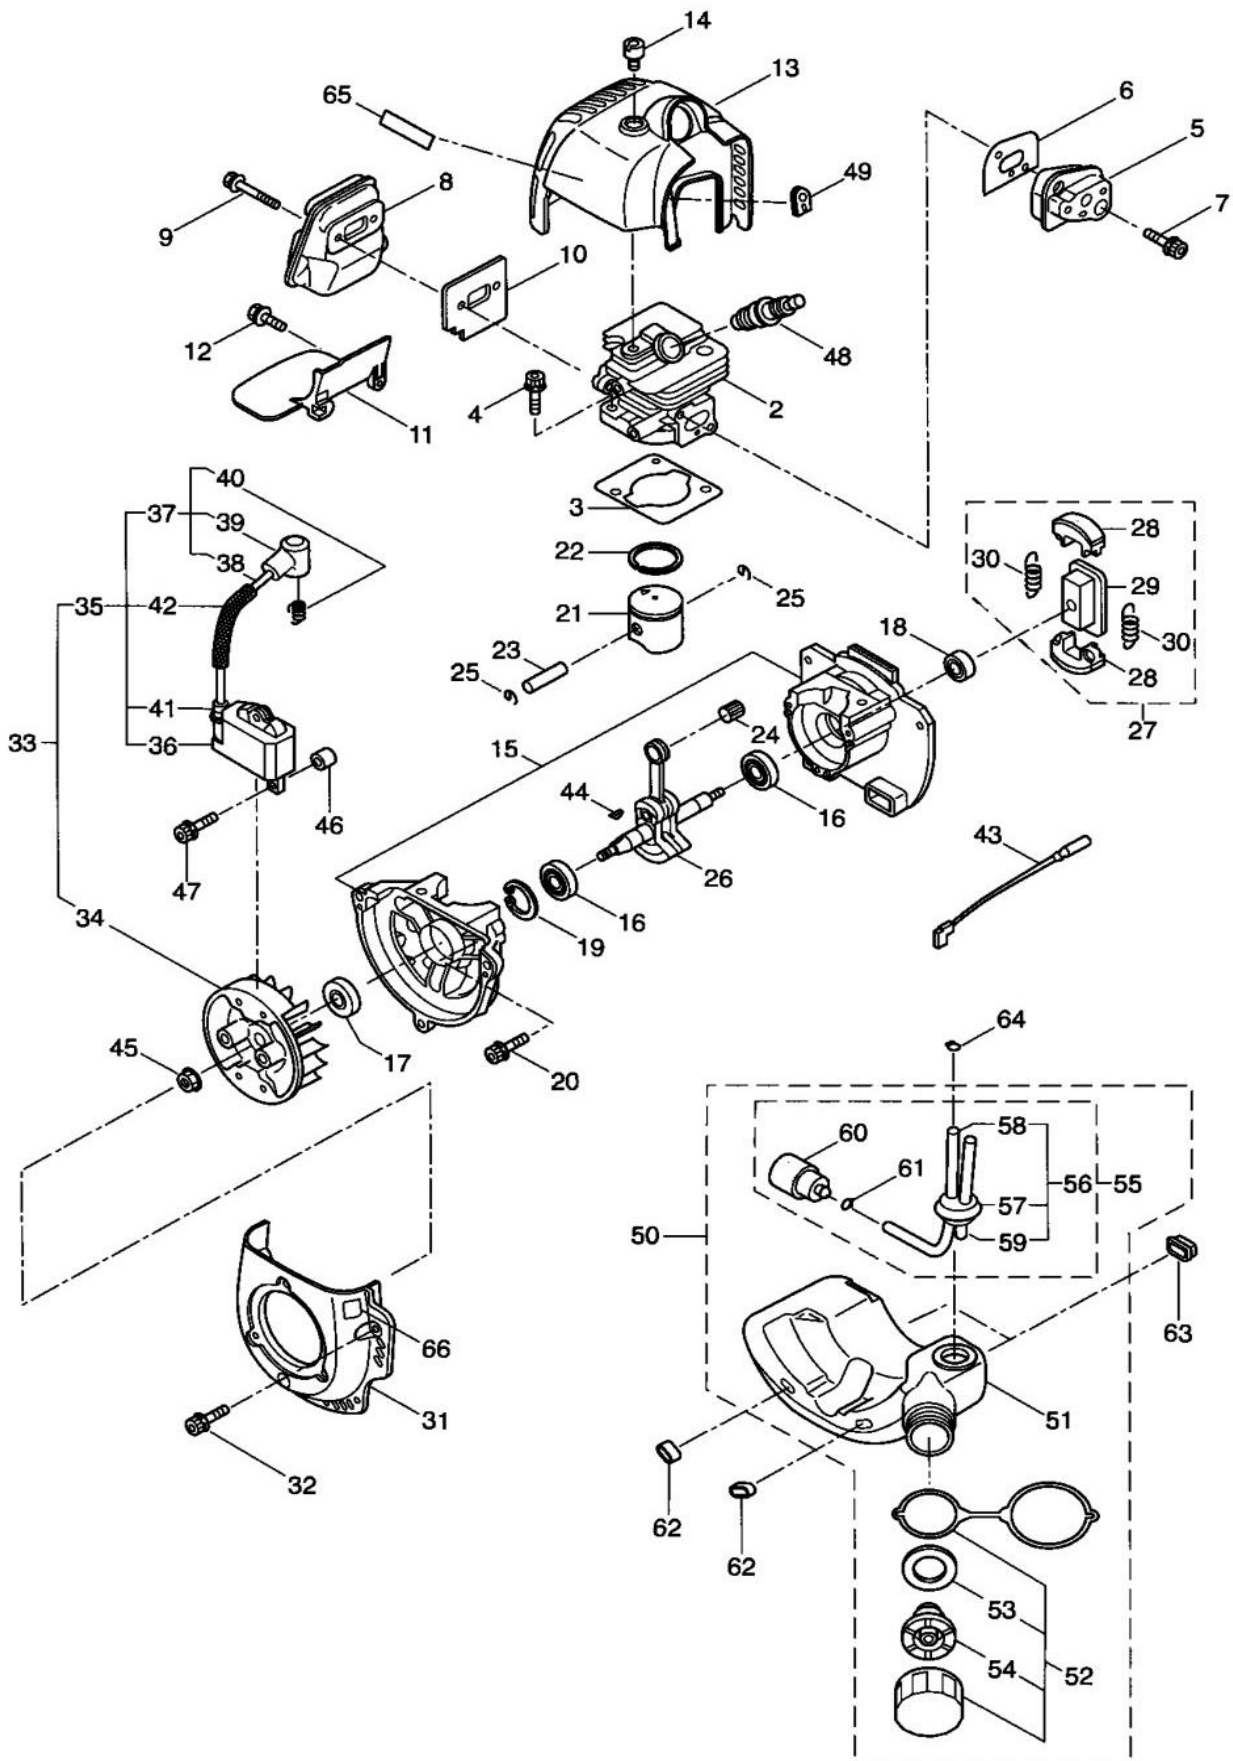

2. BHT600DR ENGINE GEARCASE, CYLINDER

Status	Position	Parts Number	substitute Number	Parts name	Unit Quantity	Set Unit Quantity	Remarks
	1	858165		HE230/02	1		
	2	283149		CYLINDER	1		
	3	283177		GASKET	1		
	4	267290		SCREW	2	5	M5X20WSW
	5	265802		INSULATOR	1		
	6	267049		GASKET	1	5	
	7	265924		SCREW	2	5	M5X25WSW
	8	283192		MUFFLER ASSY	1		
	9	264223		BOLT	2	5	M5X40
	10	283176		GASKET	1		
	11	283175		UNDER COVER	1		
	12	261607		BOLT	1	5	M5X16WSW
	13	283161		TOP COVER	1		
	14	265742	286399	BOLT	1		M5
	15	283150		CRANKCASE	1		HE230
	16	261181		BEARING	2		6000C3
	17	262712	261030	OIL SEAL	1		TC10267
	18	262713	261120	OIL SEAL	1		TC10207
	19	054676		RING SNAP <M26>	1	5	7ナ3726
	20	261246		BOLT	3	5	M5X25
	21	283265		PISTON	1		
	22	263789		PISTON RING	1		
	23	281185		PISTON PIN	1		5.9X8X25.5L
	24	261037		NEEDLE BEARING	1		
	25	261576		CLIP PISTON	2		
	26	283155		CRANKSHAFT COMPLETE	1		
	27	280404		CLUTCH ASSY	1		
	28	280568		CRAFT	2		
	29	280569		CRAFT BOX	1		
	30	280570		SPRING	2		
	31	283160		FAN COVER	1		
	32	261250		BOLT	3	5	M5X20
	33	283163		MAGNET ASSEMBLY	1		
	34	283164		ROTOR	1		
	35	283165		IGNITION COIL ASSY	1		MH-1A
	36	283267		COIL	1		
	37	283268		CODE ASSY	1		94-1059
	38	283269		CODE	1		94-997
	39	283178		PLUG KEY	1		
△	40	283270		HOOK	1		
	41	283271		KEEP	1		
	42	283272		TUBE	1		17-534
	43	269722		LEAD	1		165ハ7HCBH
	44	261076		HANGY KEY	1	5	A71 3X10
	45	261077		NUT	1	5	M6
	46	280381		SPACER	2	5	
	47	281211		SCREW	2	5	M4X20WSW
	48	264652	571421	SPARK PLUG	1		CJ8Y