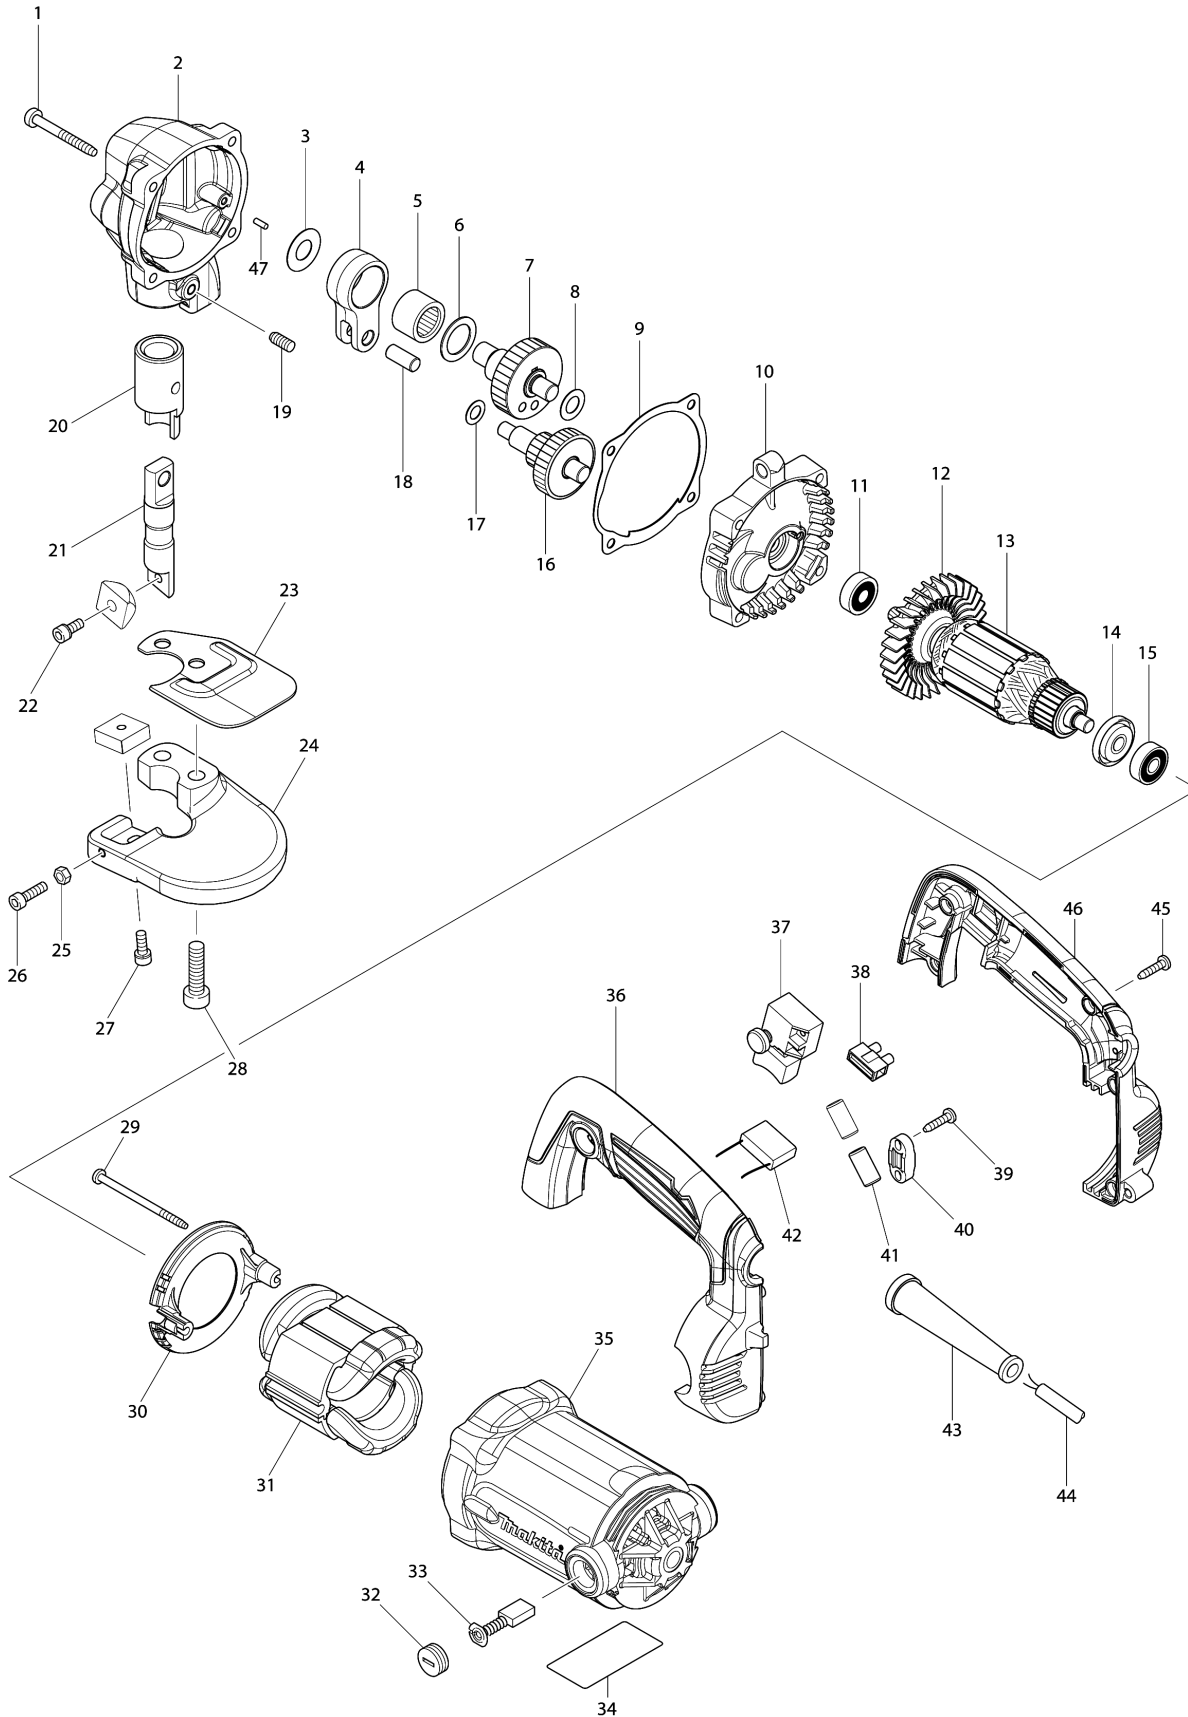

Model No.JS3201 3.2MM METAL SHEAR