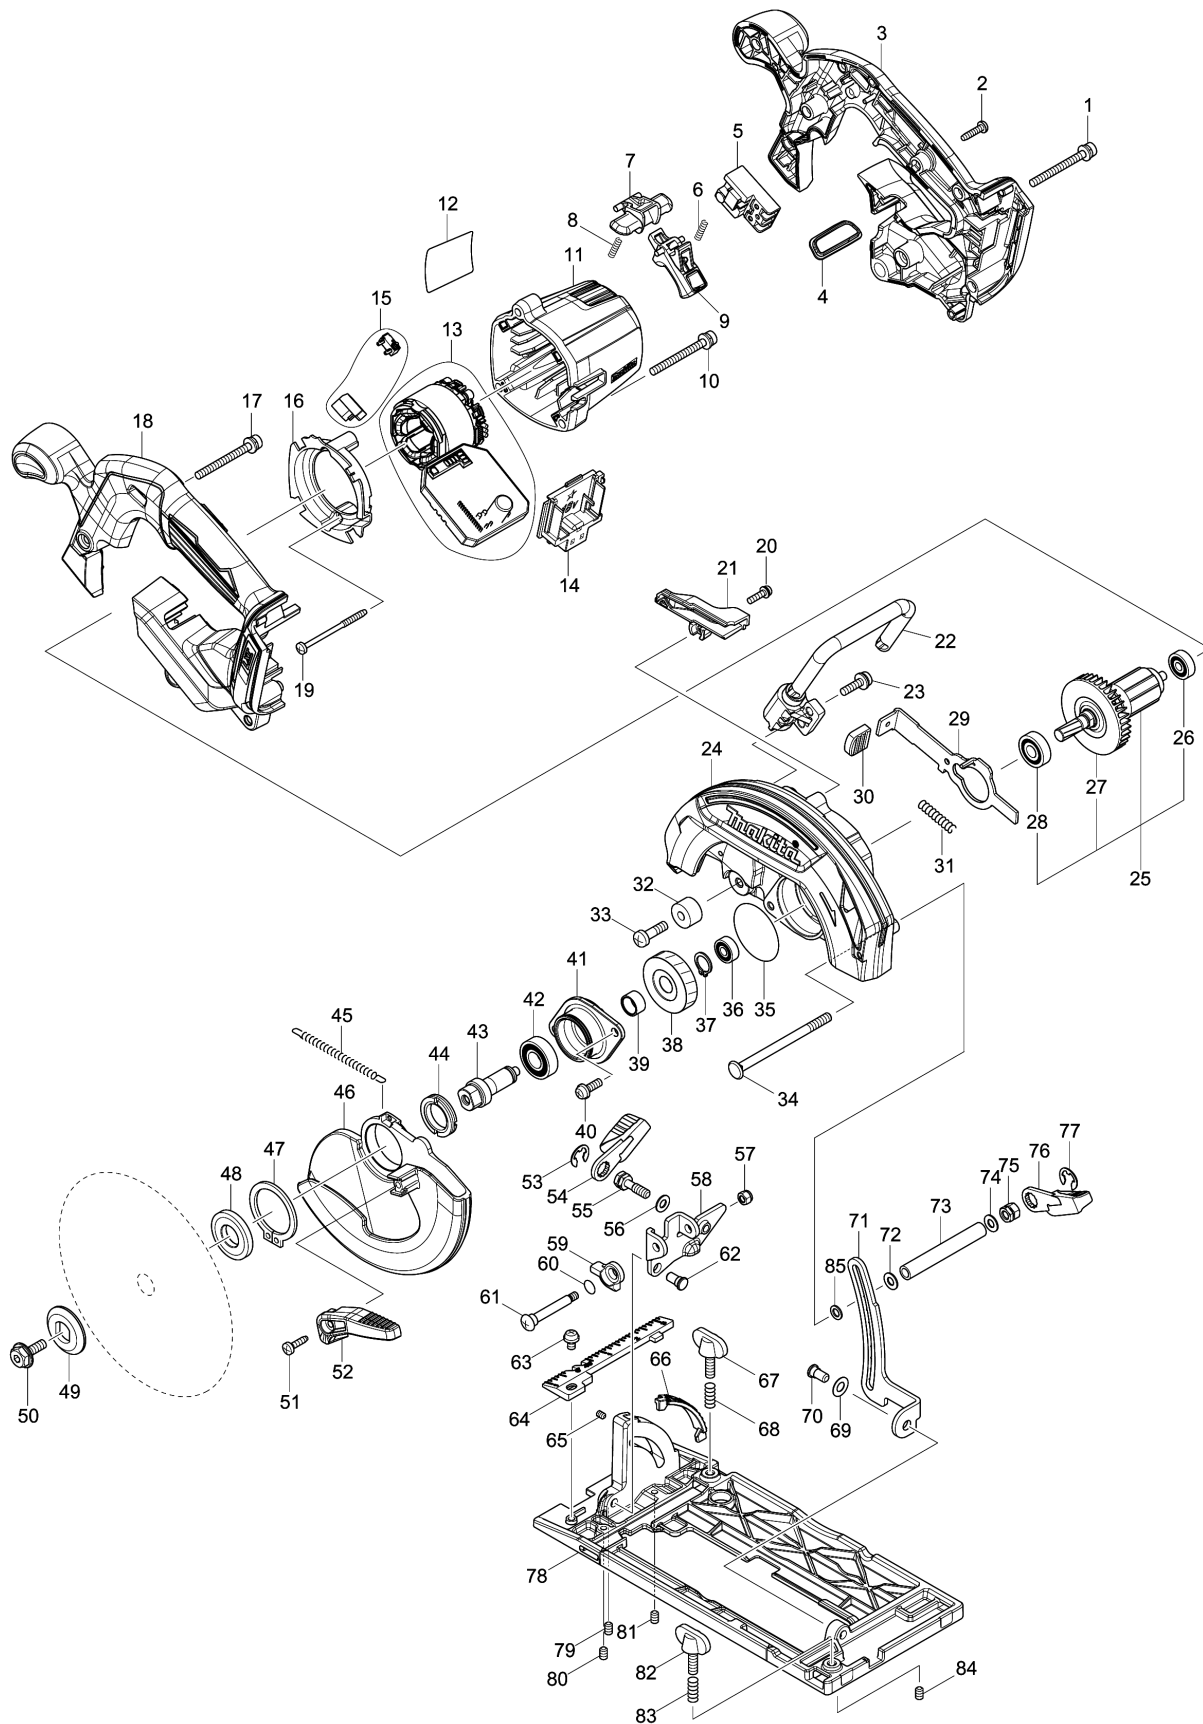

Model No.DHS680 165MM CORDLESS CIRCULAR SAW