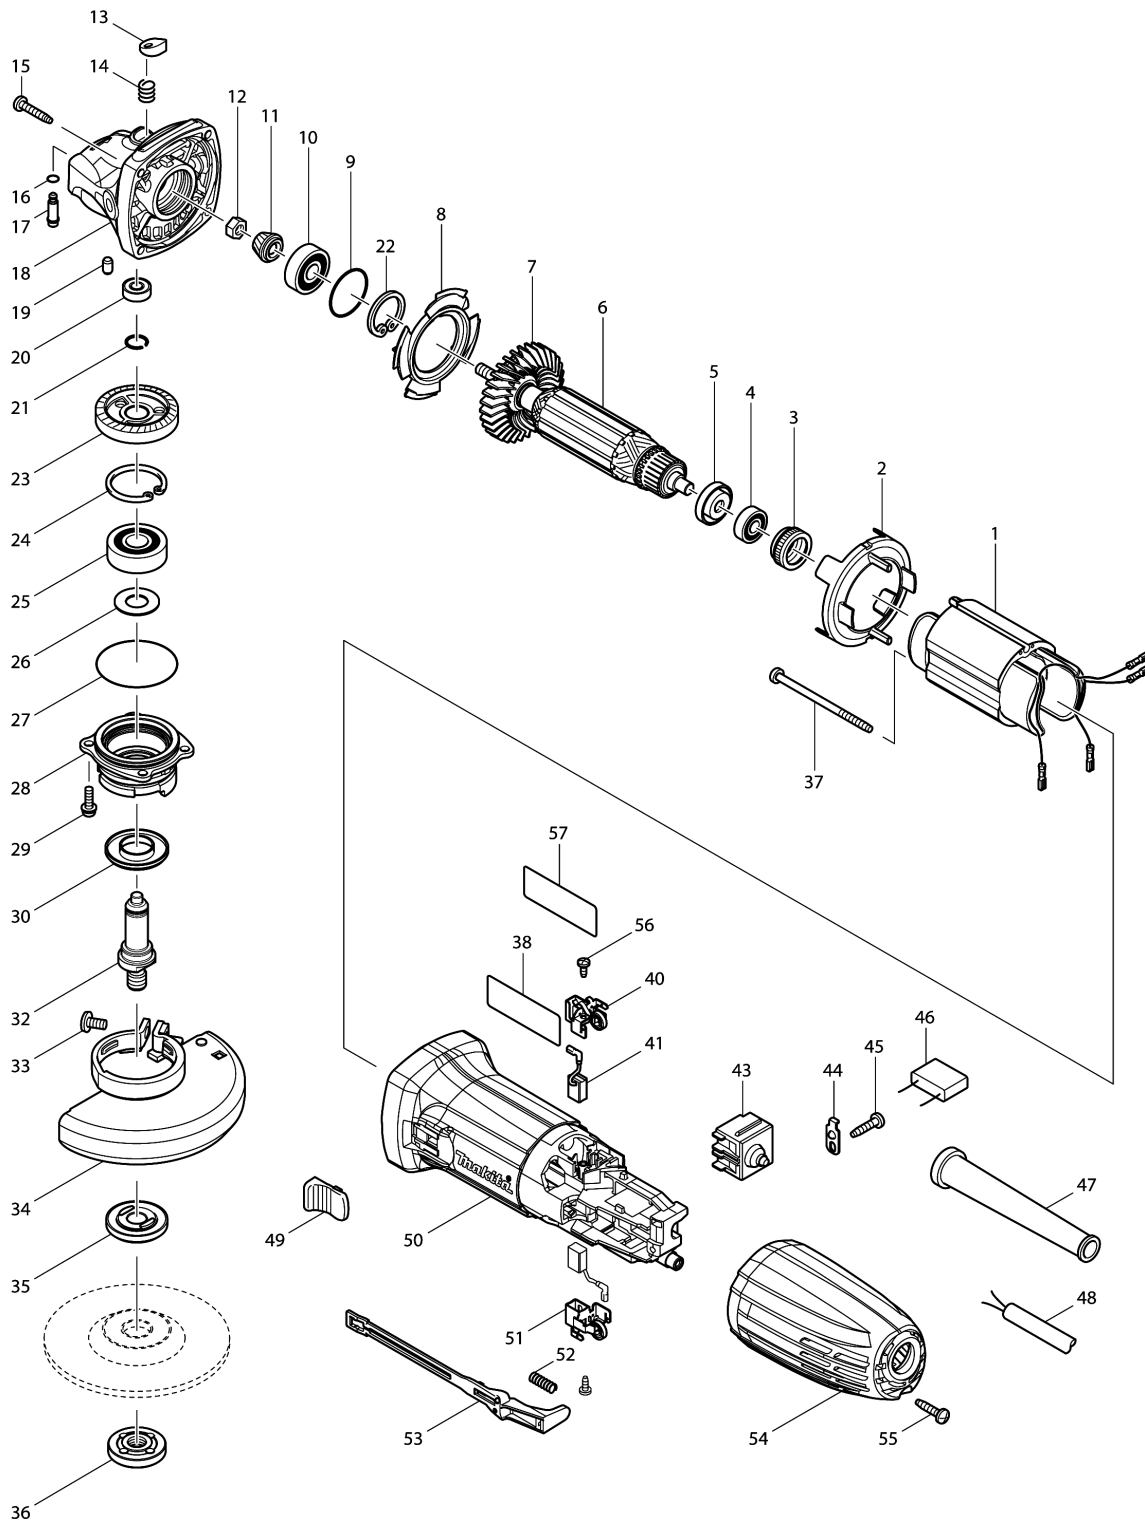

Model No.GA4030 100MM ANGLE GRINDER