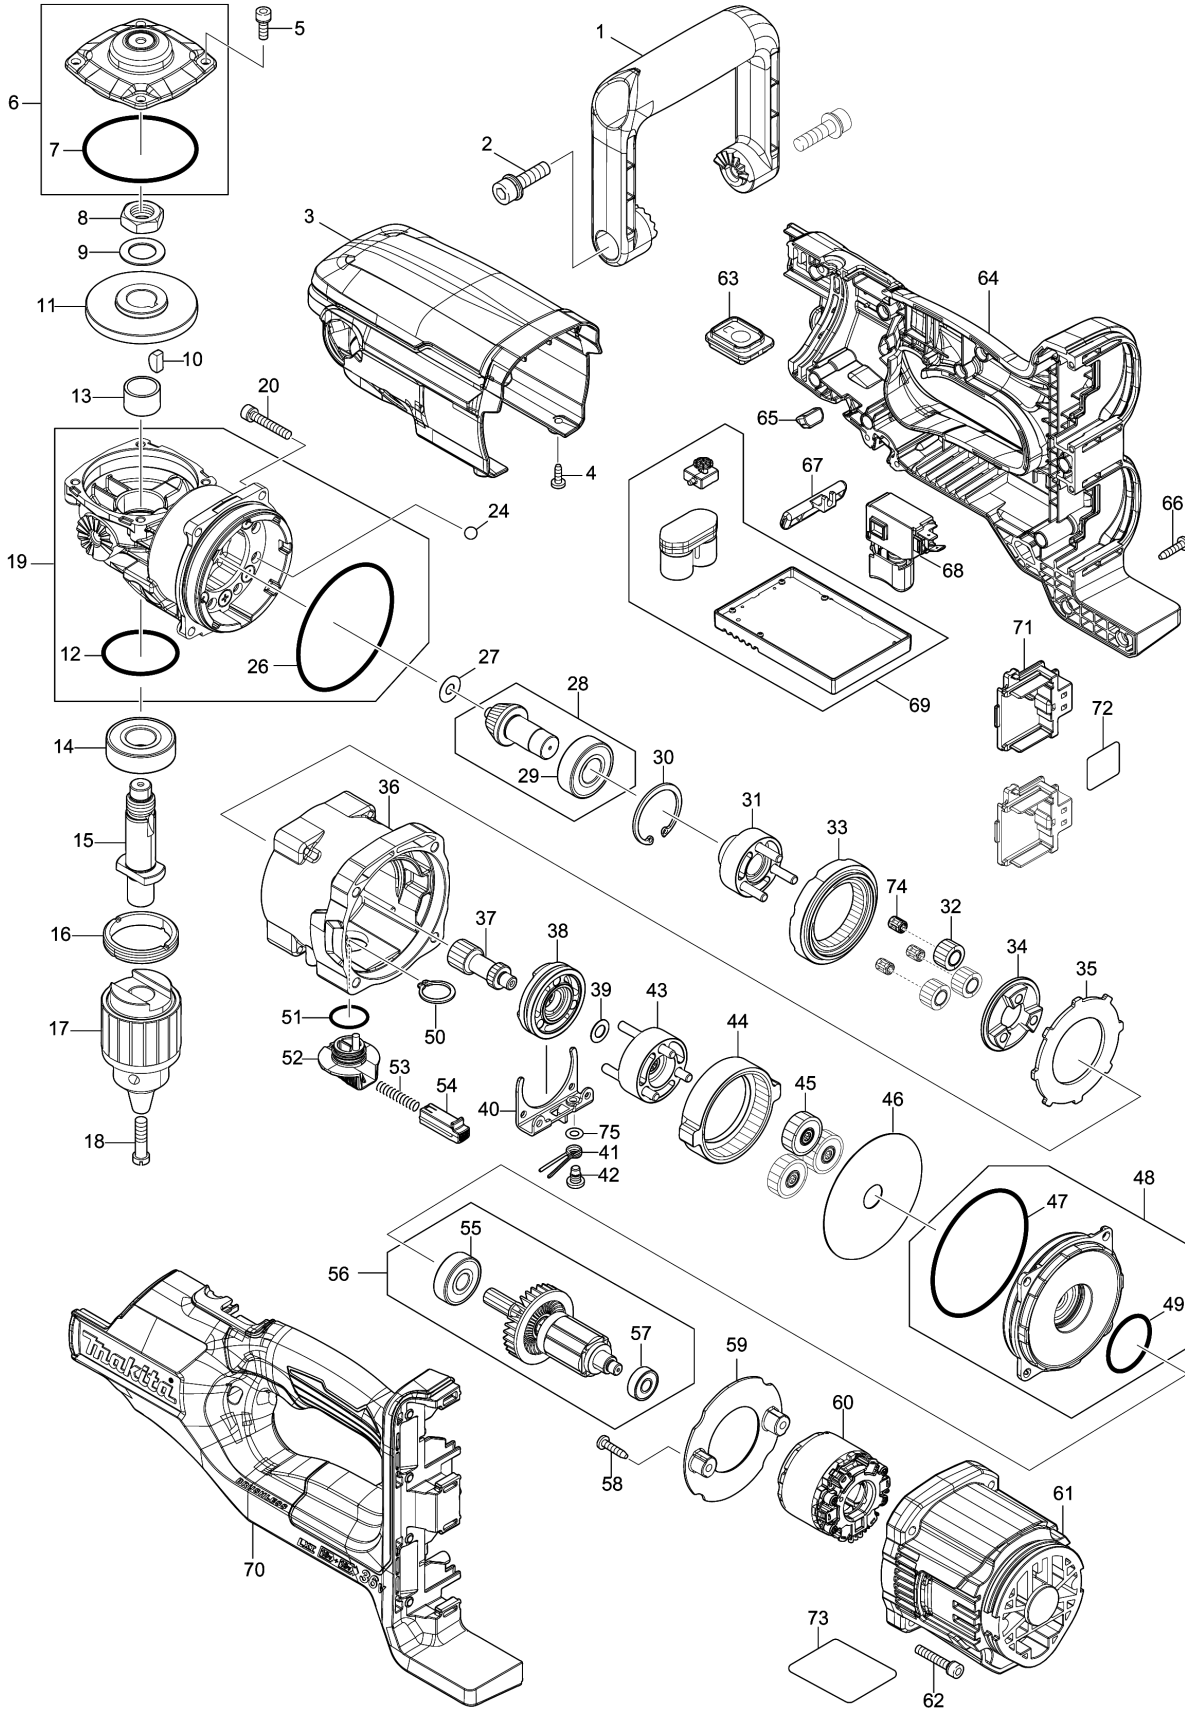

Model No.DDA460 CORDLESS ANGLE DRILL