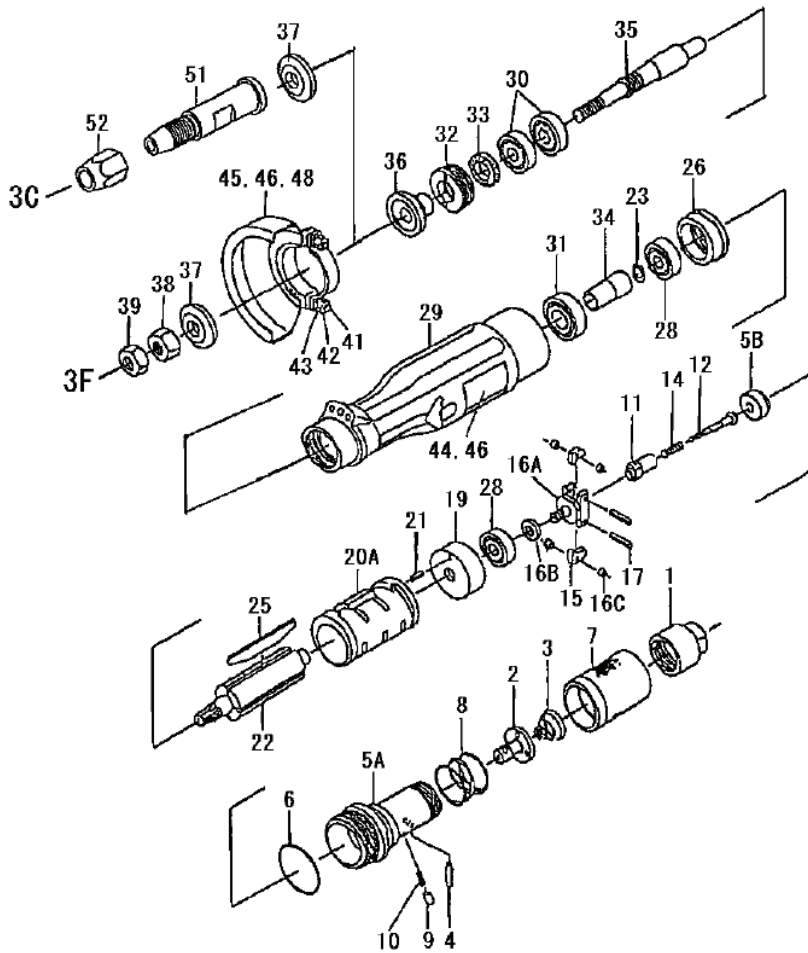

TSG-3F Straight Grinder

KT-code: T111-0810

No.	KT-Code	Part no.	Description	Required Q'ty
001		Y31122010	Throttle valve cover	1 pc
002	T112-4473	Y31122020	Throttle valve	1 pc
003	T112-4474	Y31122030	Throttle valve spring	1 pc
004	T112-4474A	Y31122040	Valve pin	1 pc
005A		Y3112205A	Case cap	1 pc
005B		Y3112205B	Case bush	1 pc
006		Y31122060	O-ring JASO-1033	1 pc
007		Y31122070	Throttle valve handle	1 pc
008		Y31122080	Handle spring	1 pc
009	T112-4474J	Y31122090	Plunger pin	1 pc
010		Y31122100	Plunger spring	1 pc
011		Y31122110	Governor valve	1 pc
011A		Y3112211A	Governor CP (w/no.11-16C)	1 pc
012		Y31122120	Governor set screw	1 pc
014		Y31122140	Governor spring	1 pc
015		Y31122150	Governor weight	2 pcs
016A		Y3112216A	Governor body	1 pc
016B		Y3112216B	Governor body washer	1 pc
016C		Y3112216C	Governor ring	4 pcs
017		Y50201040	Spring pin 3x16	2 pcs
019		Y31122190	Rear plate	1 pc
020	T112-4475	Y31122200	Cylinder	1 pc
020A		Y3112220A	Cylinder CP (w/no.20-21)	1 pc
021		Y31122210	Spring pin 3x8	1 pc
022	T112-4478	Y31122220	Rotor	1 pc
023		Y31122230	Snap ring S-10	1 pc
025	T112-4480	Y31122250	Vane (วาล์ว 4 อัน/ชุด)	4 pcs
026		Y31122260	Front plate	1 pc
028		Y31122280	Bearing 6000ZZ	2 pcs
029	T112-4484	Y31122290	Case	1 pc
030		Y31122300	Bearing 6001Z	2 pcs
031		Y31122310	Bearing 6002Z	1 pc
032		Y31122320	Bearing nut	1 pc
033		Y31122330	Felt	1 pc
034		Y31122340	Joint	1 pc
035	T112-4490	Y31122350	Shaft	1 pc
036		Y31122360	Wheel carrier	1 pc
037		Y31122370	Wheel ring	1 pc
038	T112-4500	Y31122380	Wheel nut (1)	1 pc
039	T112-4510	Y31122390	Wheel nut (2)	1 pc
041		Y31122410	Wheel cover bolt M6x20	2 pcs
042		Y31122420	Wheel cover nut M6	2 pcs
043		Y31122430	Spring washer M6	2 pcs
044		Y31122440	Name plate	1 pc
045		Y31122450	Wheel cover name plate	1 pc
046		Y31122460	Rivet	6 pcs
047		Y31122470	Hose stem 1/4x3/8	1 pc
048		Y31122480	Wheel cover	1 pc
050		Y31122500	Spanner	1 pc