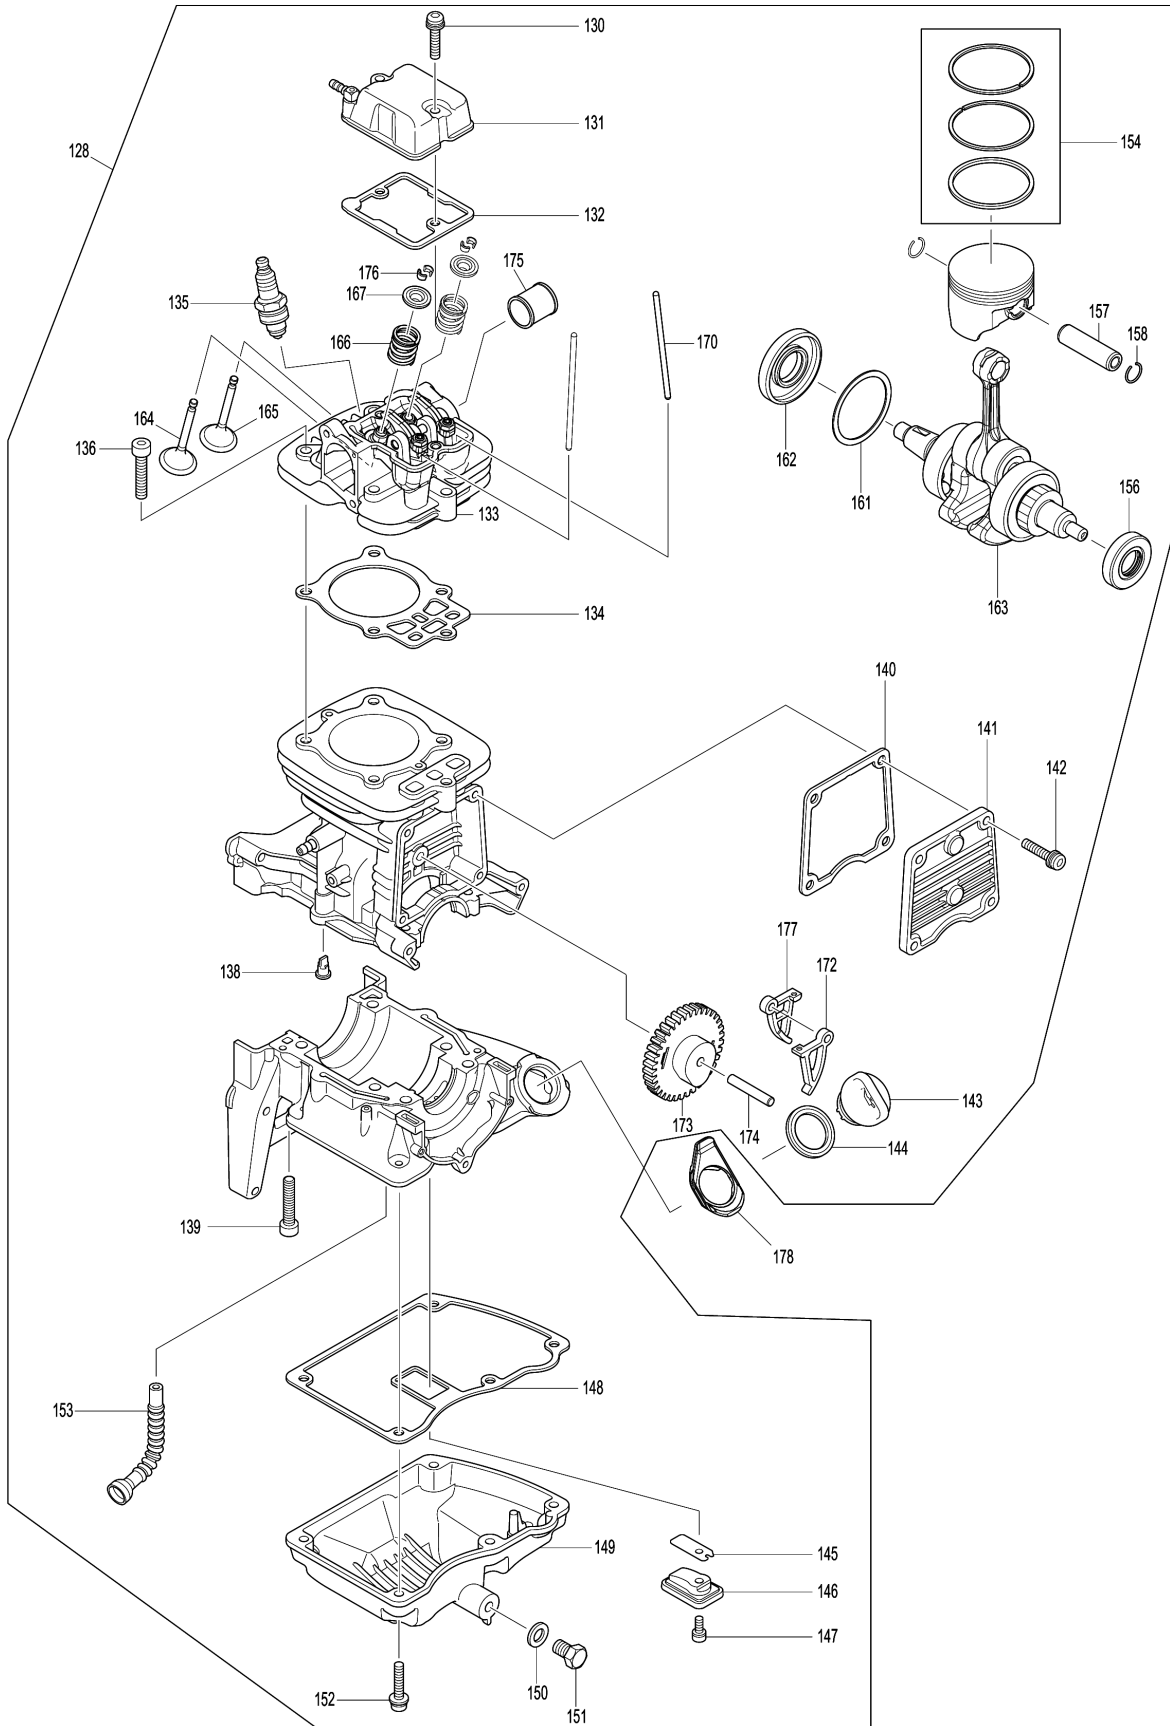

Model No.EB7660TH PETROL BLOWER