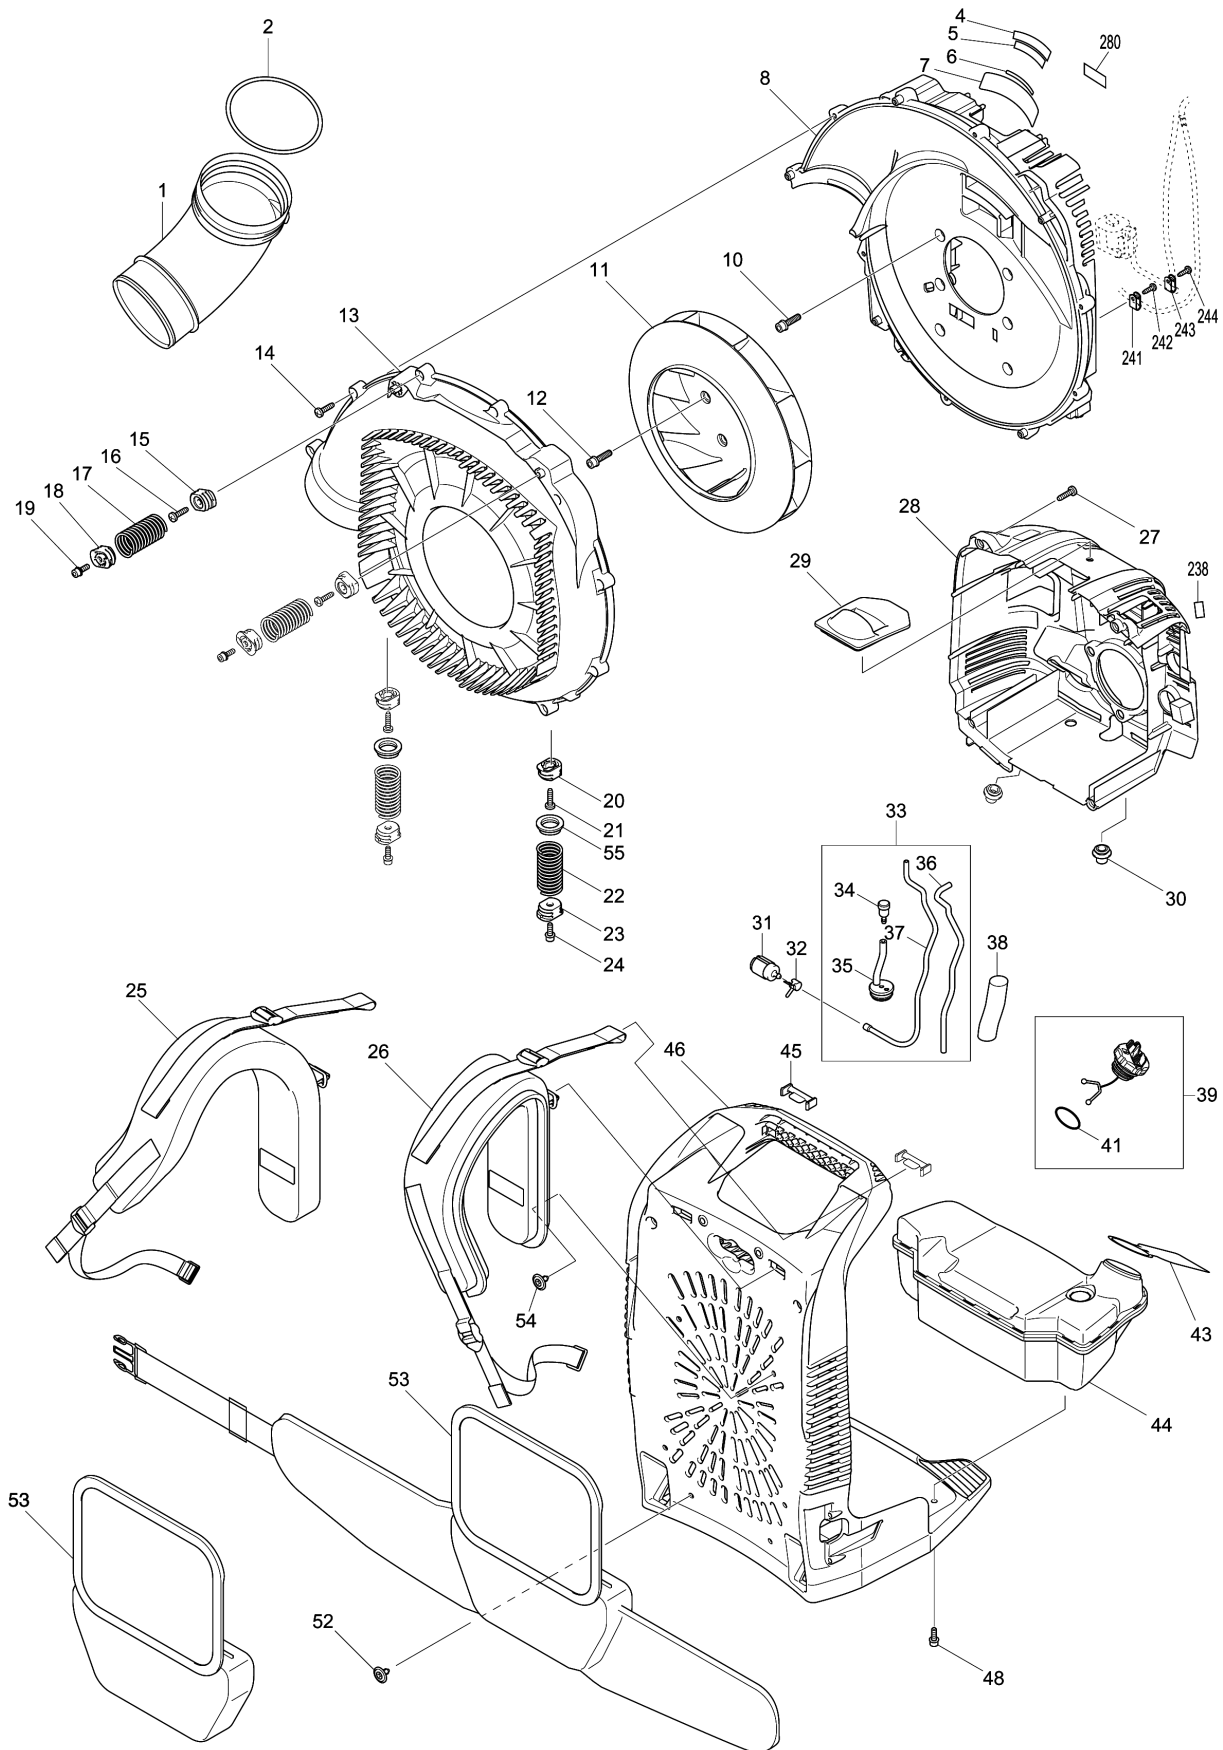

Model No.EB7660TH PETROL BLOWER