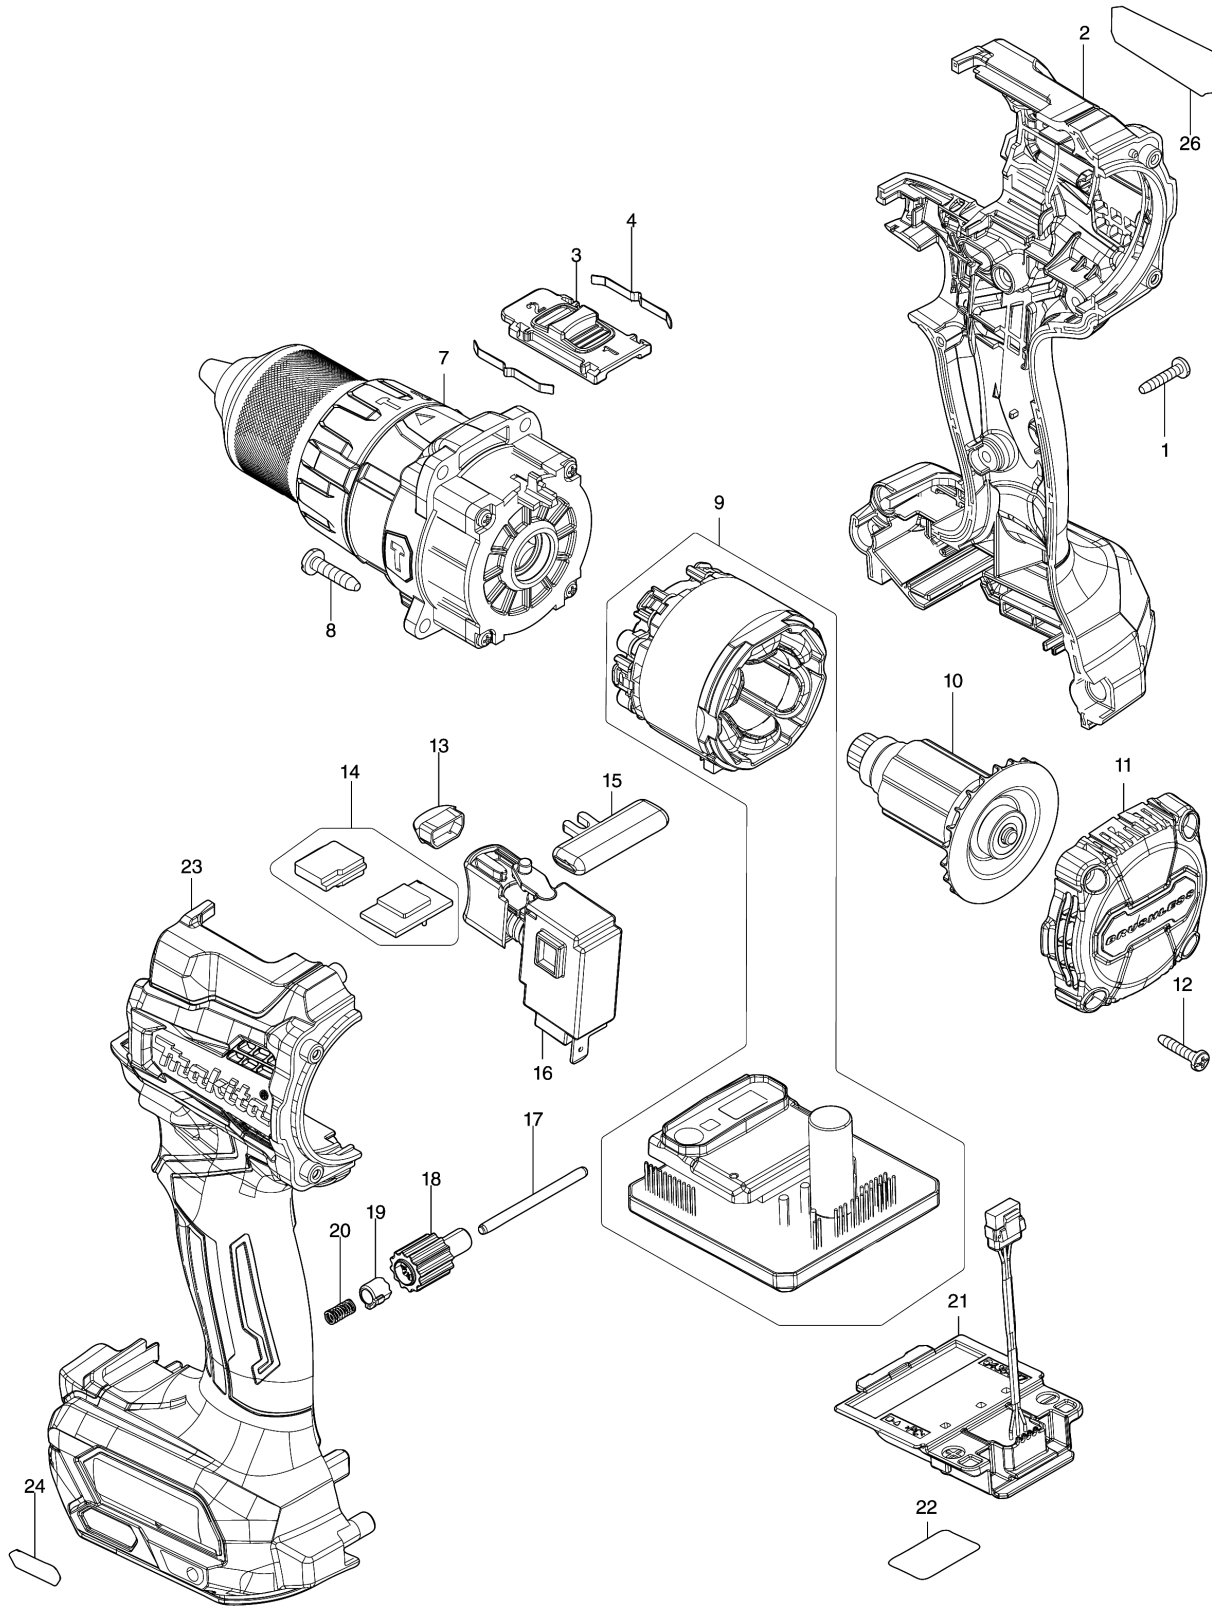

Model No.HP001G CORDLESS HAMMER DRIVER DRILL