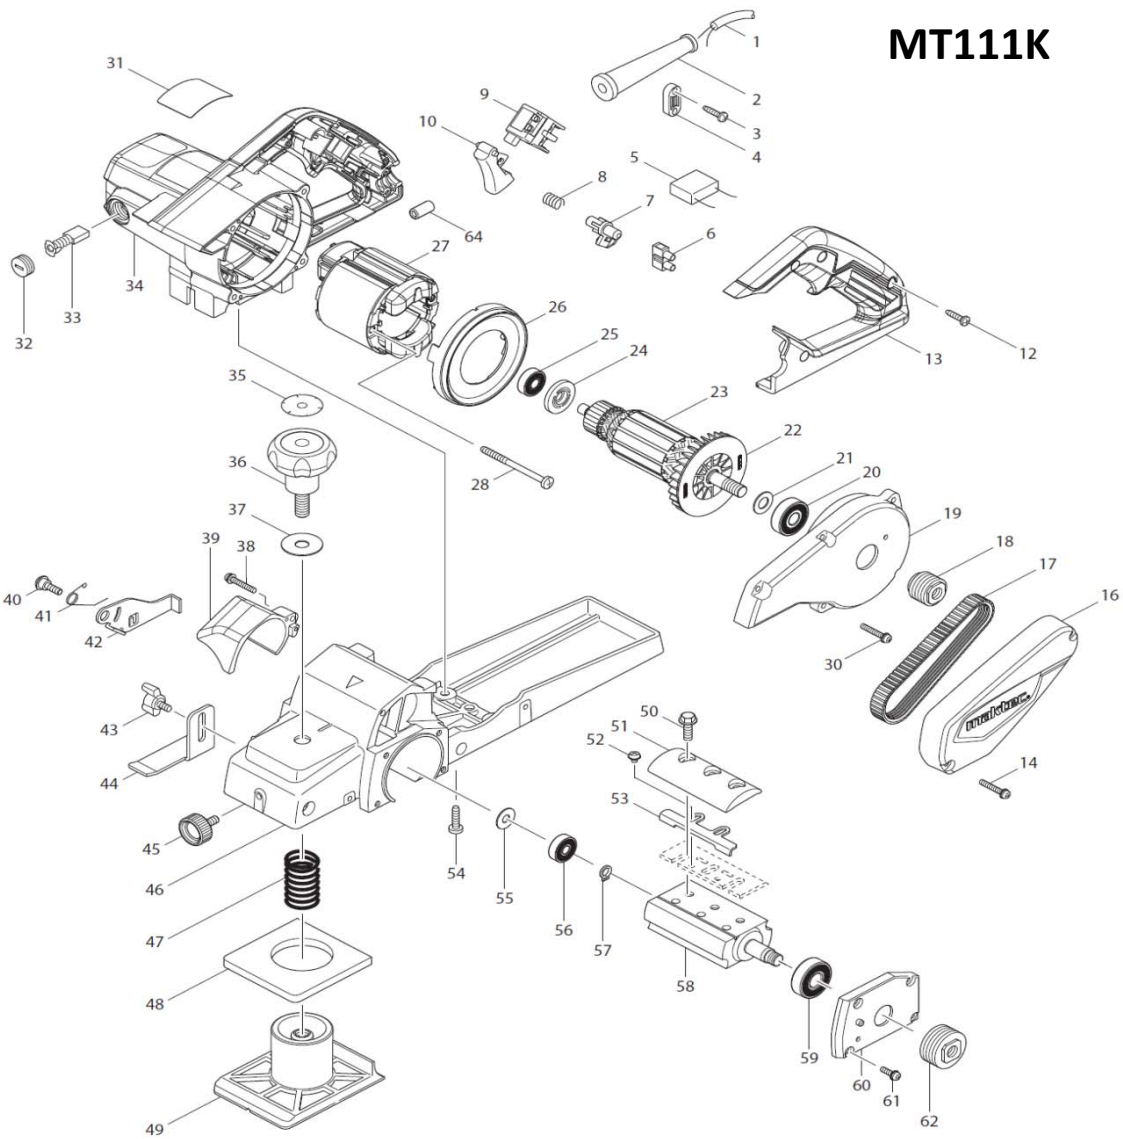

MT111K

No.	CODE	DESCRIPTION	ราคาตั้ง	No.	CODE	DESCRIPTION	ราคาตั้ง
1	691780-5	POWER SUPPLY CORD 0.75-2-5.0	320	38	265101-3	PAN HEAD SCREW M4X25	110
2	682574-9	CORD GUARD 10-90	90	39	418874-9	CHIP COVER	90
3	266326-2	TAPPING SCREW 4X18	30	40	265150-0	+SHOULDER SCREW M5X18	60
4	687140-7	STRAIN RELIEF	40	41	231677-2	TORSION SPRING 9	40
7	418871-5	LOCK ON BUTTON	60	42	345507-2	DRUM COVER	140
8	233423-9	COMPRESSION SPRING 9	50	43	265760-3	THUMB SCREW M5X10	100
9	650545-4	SWITCH TGA115CT-2	220	44	345506-4	DEPTH GUIDE	100
10	418873-1	SWITCH LEVER	80	45	265767-9	THUMB SCREW M6X13	90
12	266326-2	TAPPING SCREW 4X18	30	46	154501-1	MAIN FRAME COMPLETE	2,980
13	454046-2	HANDLE COVER	350	47	233422-1	COMPRESSION SPRING 19	110
14	265101-3	PAN HEAD SCREW M4X25	110	48	421902-1	RUBBER PACKING	140
16	454047-0	BELT COVER	220	49	317852-5	FRONT BASE	680
17	225001-9	POLY V-BELT 5-285	690	50	265512-2	FLANGE HEX.BOLT M6X17	70
18	222166-8	V-PULLEY 5-23.5L	220	51	345001-4	DRUM PLATE (2PCS/SET)	570
19	317854-1	BRACKET	500	52	265132-2	+ PAN HEAD SCREW M4X5	70
20	211476-8	BALL BEARING 6200ZZ		53	345644-2	ADJUST PLATE	110
21	267256-0	FLAT WASHER 10	70	54	266420-0	TAPPING SCREW 5X20	30
22	240064-4	FAN 70	170	55	267293-4	FLAT WASHER 7	40
23	513853-3	ARMATURE ASS'Y 220V		56	210030-5	BALL BEARING 627ZZ	150
24	681644-1	INSULATION WASHER	60	57	961003-8	RETAINING RING S-7	20
25	210046-0	BALL BEARING 608ZZ	110	58	161141-8	DRUM	1,690
26	454051-9	BAFFLE PLATE	100	59	211477-6	BALL BEARING 6201ZZ	160
27	594533-0	FIELD ASS'Y 220V		60	317853-3	BEARING BOX	360
27	654220-4	RING TERMINAL	100	61	265099-4	PAN HEAD SCREW M4X14	70
27	654501-6	CONNECTOR P-1.25	40	62	222165-0	V-PULLEY 5-32.4	250
28	266352-1	TAPPING SCREW 5X65	50	A01	122694-2	SHARPENING HOLDER ASS'Y	150
30	265101-3	PAN HEAD SCREW M4X25	110	A01	252649-4	THUMB NUT M6	60
32	643750-0	BRUSH HOLDER CAP	70	A01	266332-7	R.H SQUARE NECK BOLT M6X35	40
33	B-80379	CARBON BRUSH SET CB-303A	190	A01	341003-8	PRESSURE PLATE	130
34	643708-9	BRUSH HOLDER 5-11	230	A02	122695-0	BLADE GAUGE ASS'Y	140
34	141790-7	MOTOR HOUSING COMPLETE	1,250	A02	265131-4	PAN HEAD SCREW M5X18	40
35	816830-7	SCALE LABEL	40	A02	418465-6	GAUGE PLATE	60
36	271329-3	KNOB 50	210	A03	163539-5	GUIDE RULE	1,170
37	267258-6	FLAT WASHER 10	70	A04	782229-7	BOX WRENCH 9	150