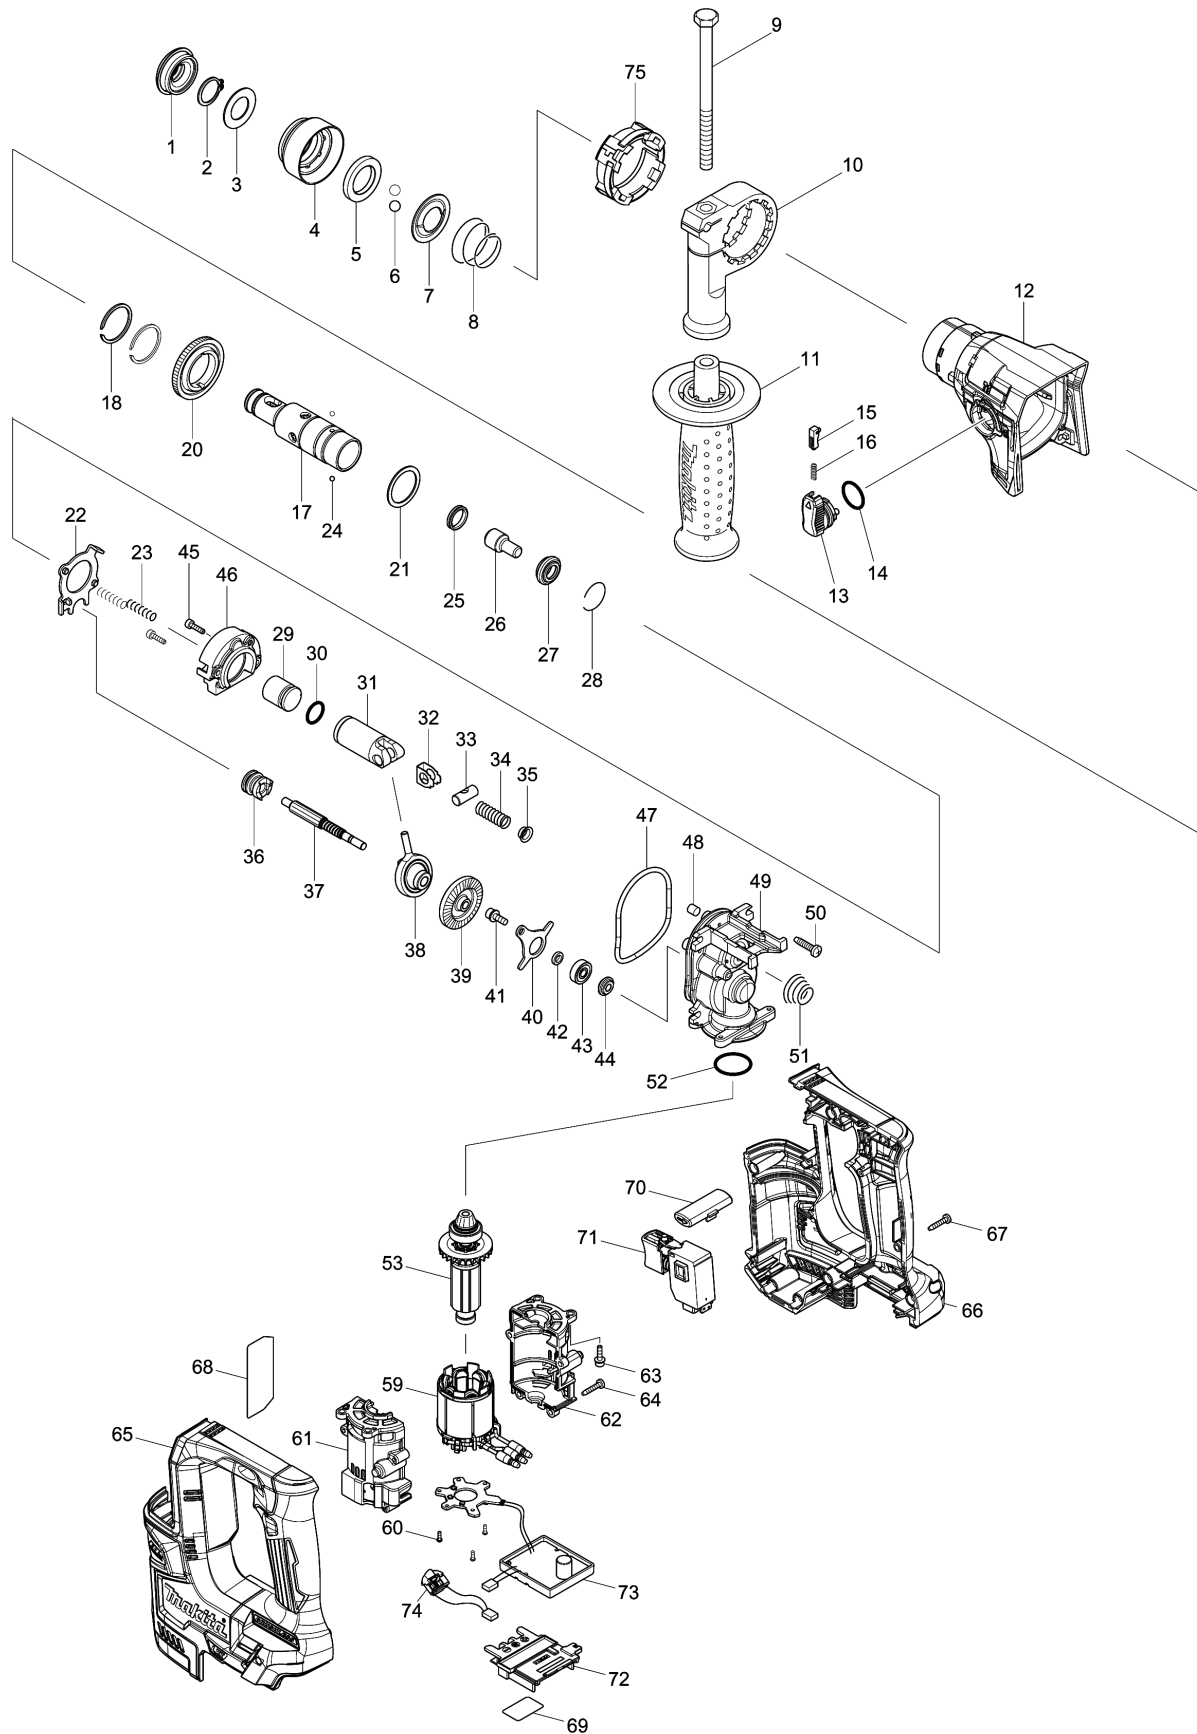

Model No.DHR171 17MM CORDLESS ROTARY HAMMER

Model No.DHR171 17MM CORDLESS ROTARY HAMMER

undefined	undefined	undefined	undefined	undefined	undefined	undefined	undefined	undefined
-----------	-----------	-----------	-----------	-----------	-----------	-----------	-----------	-----------

Please order the parts with part number.

Print Date 24/8/2021