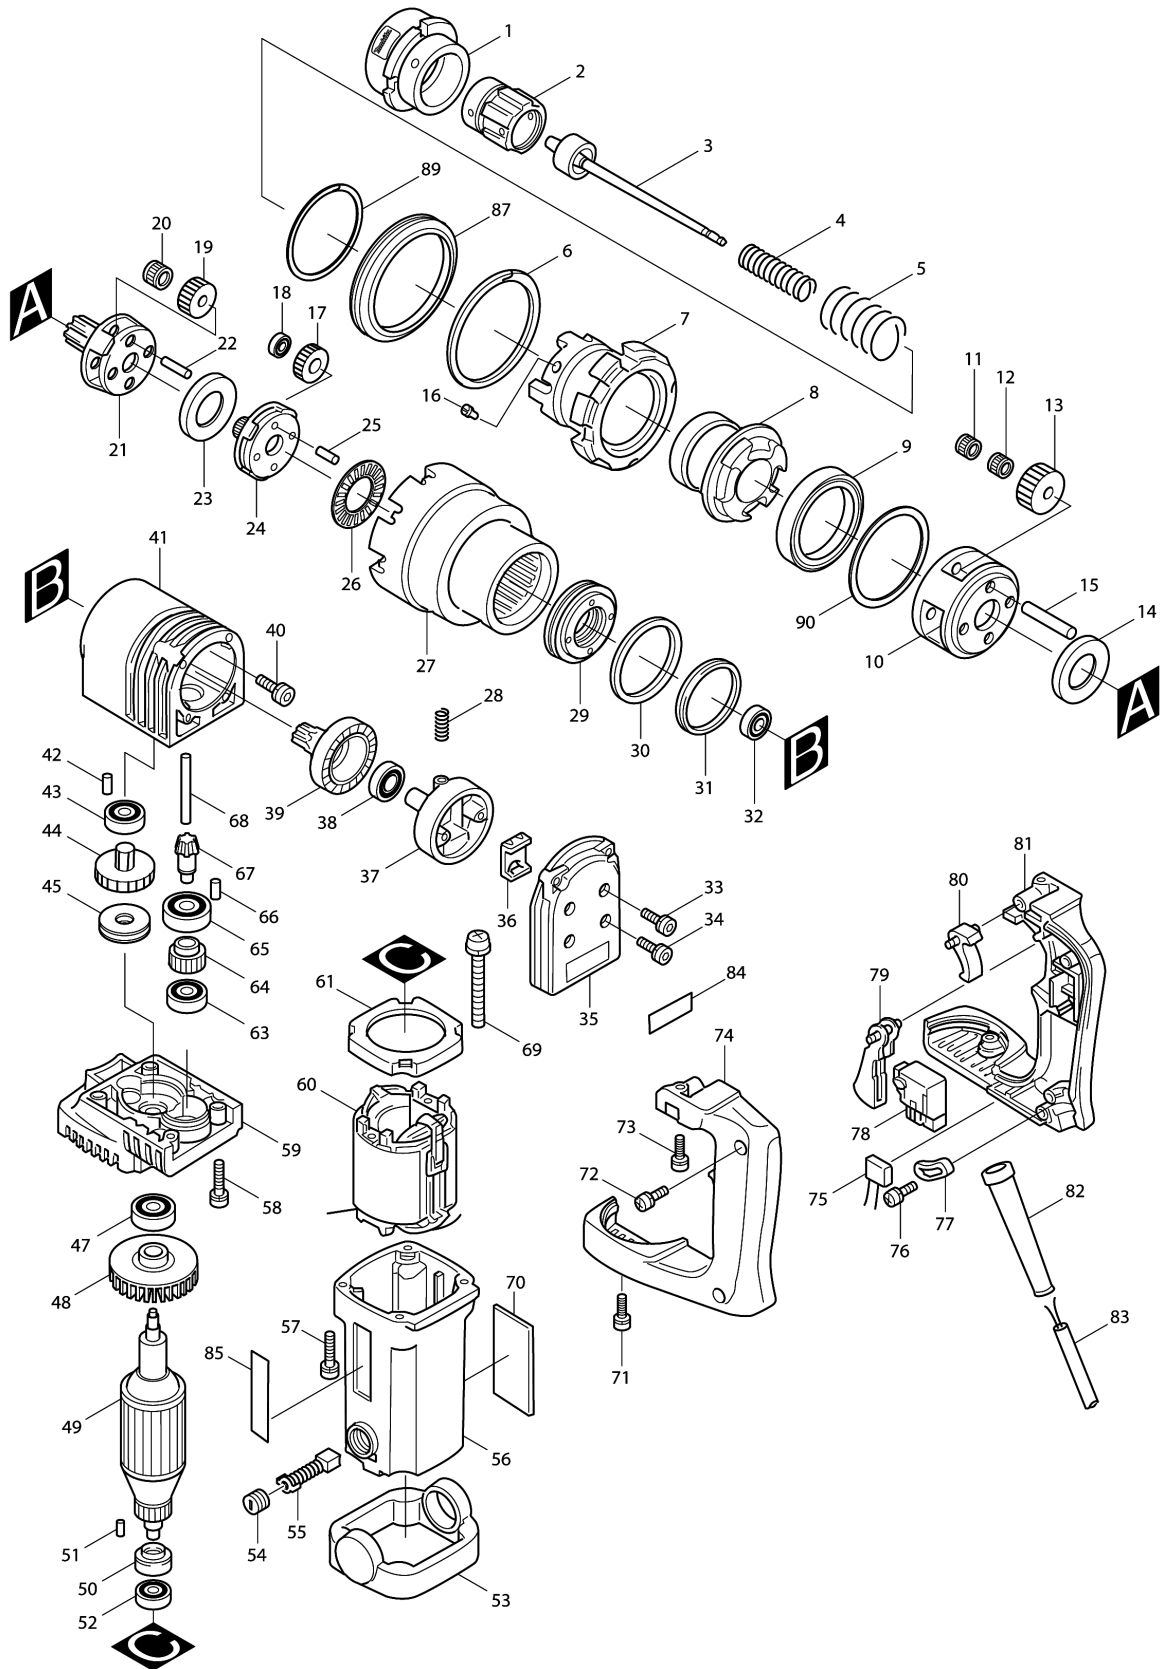

Model No.6922NB SHEAR WRENCH