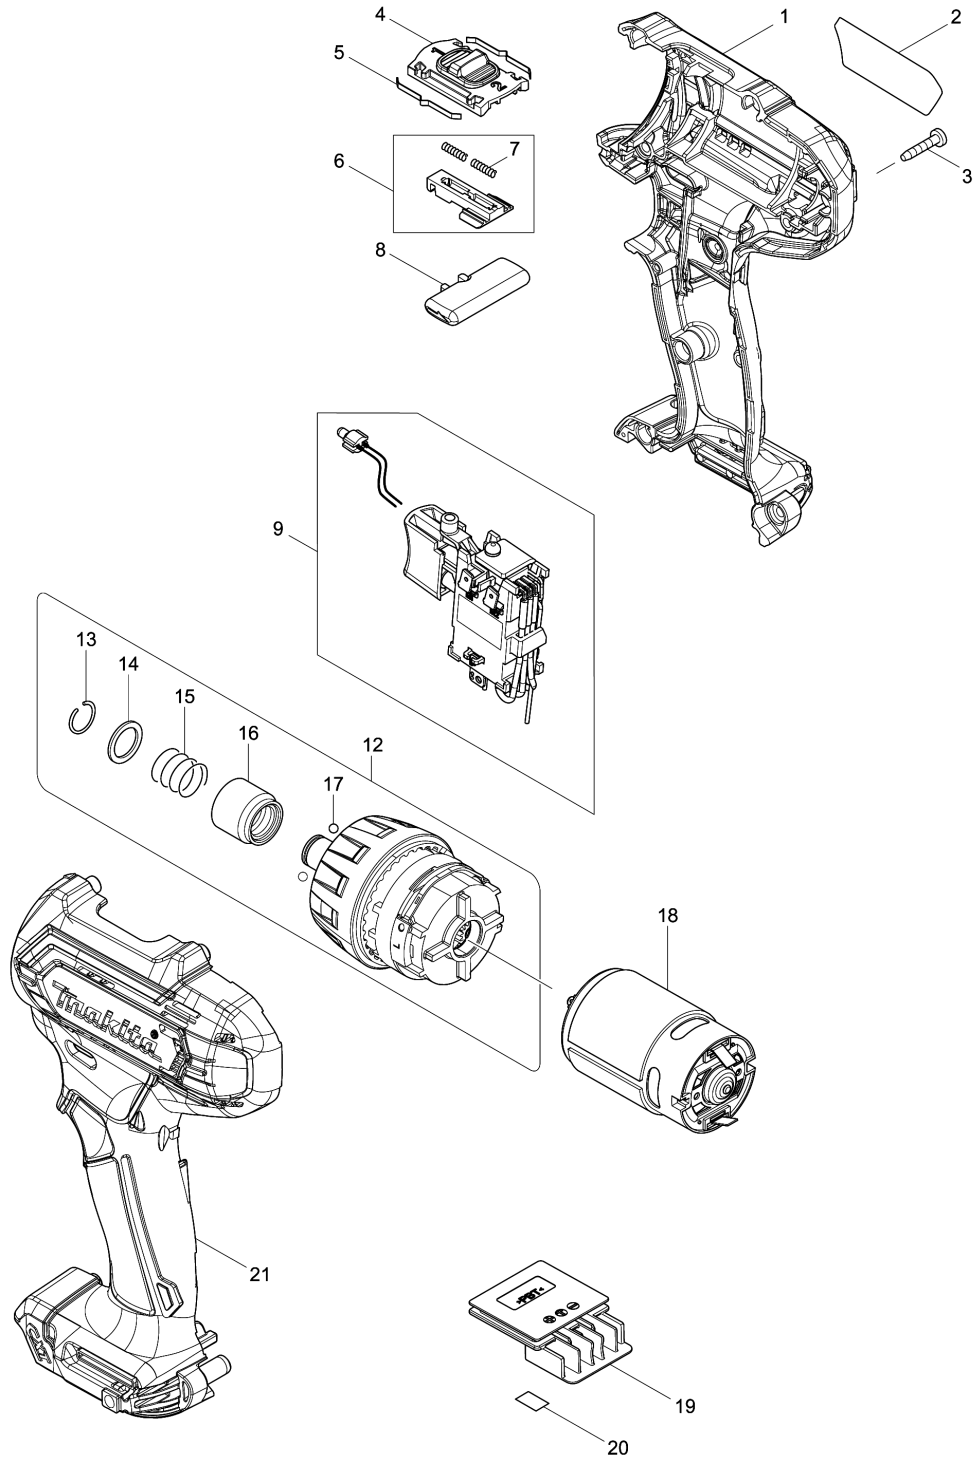

Model No.DF033D CORDLESS DRIVER DRILL

Model No.DF033D CORDLESS DRIVER DRILL

| รายการ | รหัสอะไหล่ | รายละเอียด | การ แลกเปลี่ยน | จำนวน | New/Old | ขาย | ซื้อ | ข้อความ |
|--------|------------|------------------------------|-------------------|-------|---------|-----|------|---------|
| 001 | 183K90-5 | HOUSING SET | | 1 | | | | |
| C10 | 252126-6 | HEX. LOCK NUT M4-7 | | 2 | | | | |
| D10 | | INC. 21 | | | | | | |
| 002 | 855E57-4 | DF033D NAME PLATE | | 1 | | | | |
| 003 | 266429-2 | TAPPING SCREW 3X16 | | 9 | | | | |
| 004 | 459026-3 | SPEED CHANGE LEVER | | 1 | | | | |
| 005 | 232493-5 | LEAF SPRING | | 2 | | | | |
| 006 | 127127-2 | CHANGE LEVER ASSEMBLY | | 1 | | | | |
| D10 | | INC. 7 | | | | | | |
| 007 | 233025-1 | COMPRESSION SPRING 2 | | 2 | | | | |
| 008 | 456039-5 | F/R CHANGE LEVER | | 1 | | | | |
| 009 | 632J77-3 | SWITCH UNIT | | 1 | | | | |
| C10 | 620625-0 | LED CIRCUIT | | 1 | | | | |
| 012 | 127126-4 | GEAR ASSEMBLY N | | 1 | * | | | |
| D10 | | INC. 13-17 | | | * | | | |
| 012-1 | 127126-4 | GEAR ASSEMBLY N | O | 1 | | | | |
| D10 | | INC. 13-17 | | | | | | |
| 013 | 231965-7 | RING SPRING 10 | | 1 | | | | |
| 014 | 347004-4 | BIT WASHER | | 1 | | | | |
| 015 | 233005-7 | COMPRESSION SPRING 13 | | 1 | | | | |
| 016 | 326677-6 | BIT SLEEVE | | 1 | | | | |
| 017 | 216019-1 | STEEL BALL 3 | | 2 | | | | |
| 018 | 629395-8 | DC MOTOR | | 1 | | | | |
| 019 | 644813-5 | TERMINAL | | 1 | | | | |
| 020 | 855E64-7 | DF033D SERIAL NO. LABEL | | 1 | | | | |
| 021 | 183K90-5 | HOUSING SET | | 1 | | | | |
| C10 | 252126-6 | HEX. LOCK NUT M4-7 | | 2 | | | | |
| D10 | | INC. 1 | | | | | | |
| A01 | 251314-2 | + SCREW M4X12 | | 1 | | | | |
| A02 | 346909-5 | HOOK | | 1 | | | | |
| A03 | 784202-3 | PHILLIPS BIT 2-45 | | 1 | | | | |
| A04B | 821661-1 | PLASTIC CARRYING CASE | | 1 | | | | |
| C10 | 417724-5 | LATCH | | 2 | | | | |
| A04C | 821661-1 | PLASTIC CARRYING CASE | | 1 | | | | |
| C10 | 417724-5 | LATCH | | 2 | | | | |
| A04D | 821661-1 | PLASTIC CARRYING CASE | | 1 | | | | |
| C10 | 417724-5 | LATCH | | 2 | | | | |
| A05B | 818P05-0 | DF033DWYE MODEL NO. LABEL | | 1 | | | | |
| A05C | 818P10-7 | DF033DWAE MODEL NO. LABEL | | 1 | | | | |