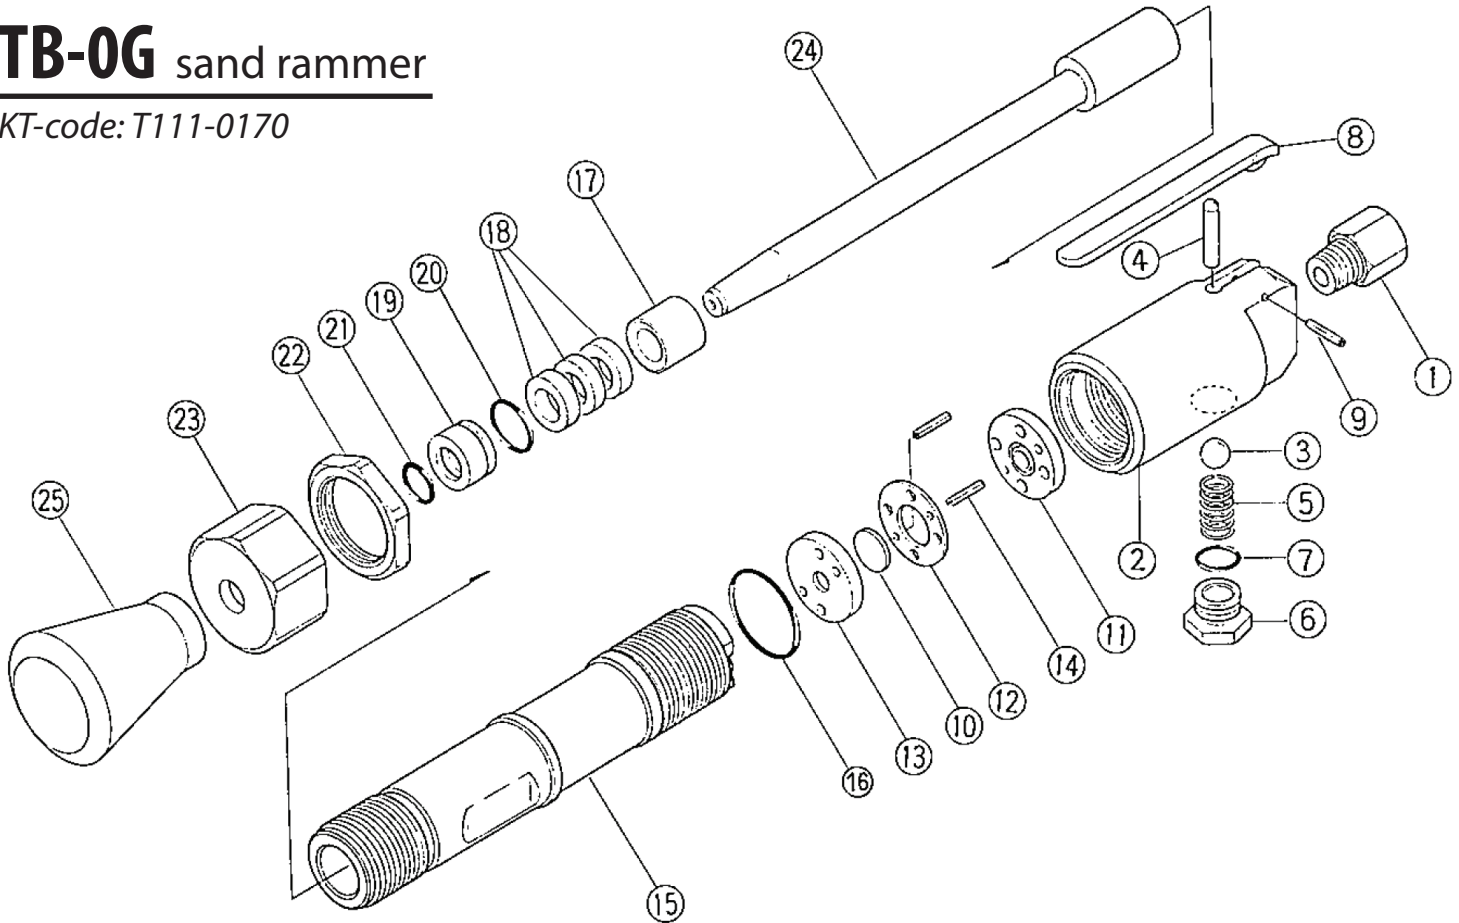

## TB-0G sand rammer

KT-code: T111-0170

| No. | KT-Code   | Part no.  | Description           | Required Q'ty |
|-----|-----------|-----------|-----------------------|---------------|
| 001 | T112-0415 | Y30101500 | Screw bushing 3/8x3/8 | 1 pc          |
| 002 |           | Y31002020 | Cylinder cap          | 1 pc          |
| 003 | T112-2542 | Y10103040 | Throttle valve ball   | 1 pc          |
| 004 |           | Y31002040 | Throttle valve pin    | 1 pc          |
| 005 |           | Y31002050 | Throttle valve spring | 1 pc          |
| 006 |           | Y31002060 | Throttle valve cap    | 1 pc          |
| 007 |           | Y31002070 | O-ring 6605-1015      | 1 pc          |
| 008 | T112-2558 | Y31002080 | Throttle lever        | 1 pc          |
| 009 |           | Y31002090 | Spring pin 3x18       | 2 pcs         |
| 010 | T112-2551 | Y31002100 | Valve                 | 1 pc          |
| 011 |           | Y31002110 | Valve seat (upper)    | 1 pc          |
| 012 | T112-2552 | Y31002120 | Valve seat (middle)   | 1 pc          |
| 013 | T112-2553 | Y31002130 | Valve seat (under)    | 1 pc          |
| 014 |           | Y31002090 | Spring pin 3x18       | 1 pc          |
| 015 |           | Y31002150 | Cylinder              | 1 pc          |
| 016 |           | Y50201250 | O-ring 2035           | 1 pc          |
| 017 |           | Y31002170 | Inner bush            | 1 pc          |
| 018 | T112-2545 | Y31002180 | Packing 23.6x14x14    | 3 pcs         |
| 019 |           | Y31002190 | Outer bush            | 1 pc          |
| 020 |           | Y31002200 | O-ring S-20           | 1 pc          |
| 021 |           | Y31002210 | O-ring 6227-11        | 1 pc          |
| 022 |           | Y31002220 | Double nut            | 1 pc          |
| 023 |           | Y31002230 | Gland nut             | 1 pc          |
| 024 |           | Y31002240 | Piston                | 1 pc          |
| 025 | T112-2550 | Y31002250 | Butt (rubber)         | 1 pc          |
| 048 | T112-0430 | Y10301220 | Hose stem 3/8x1/2     | 1 pc          |
| 049 |           | Y10301320 | Poly plug 3/8         | 1 pc          |