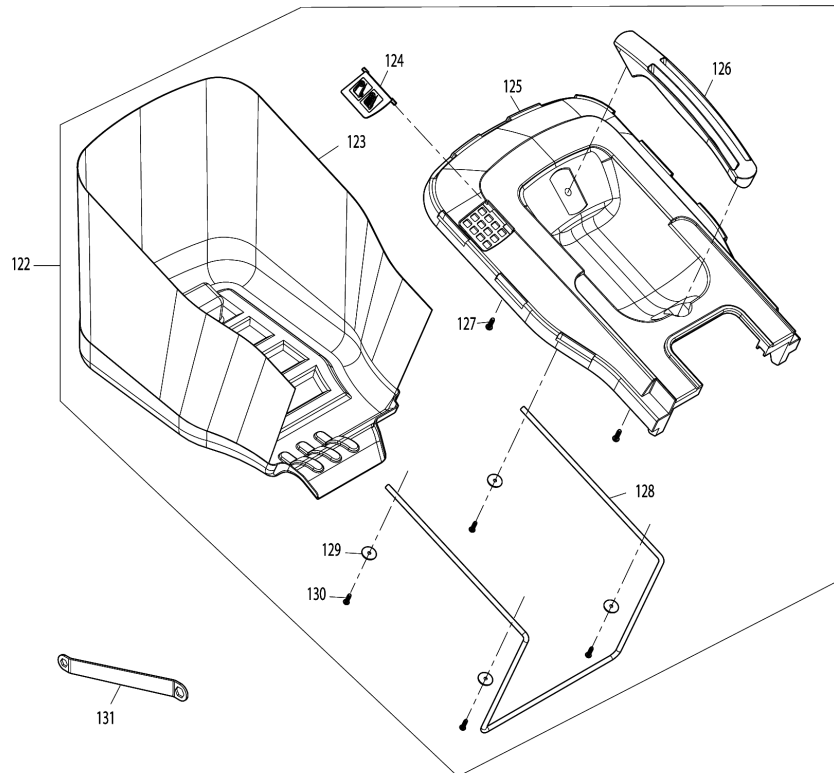

### Model No.ELM3720 370MM ELECTRIC LAWN MOWER