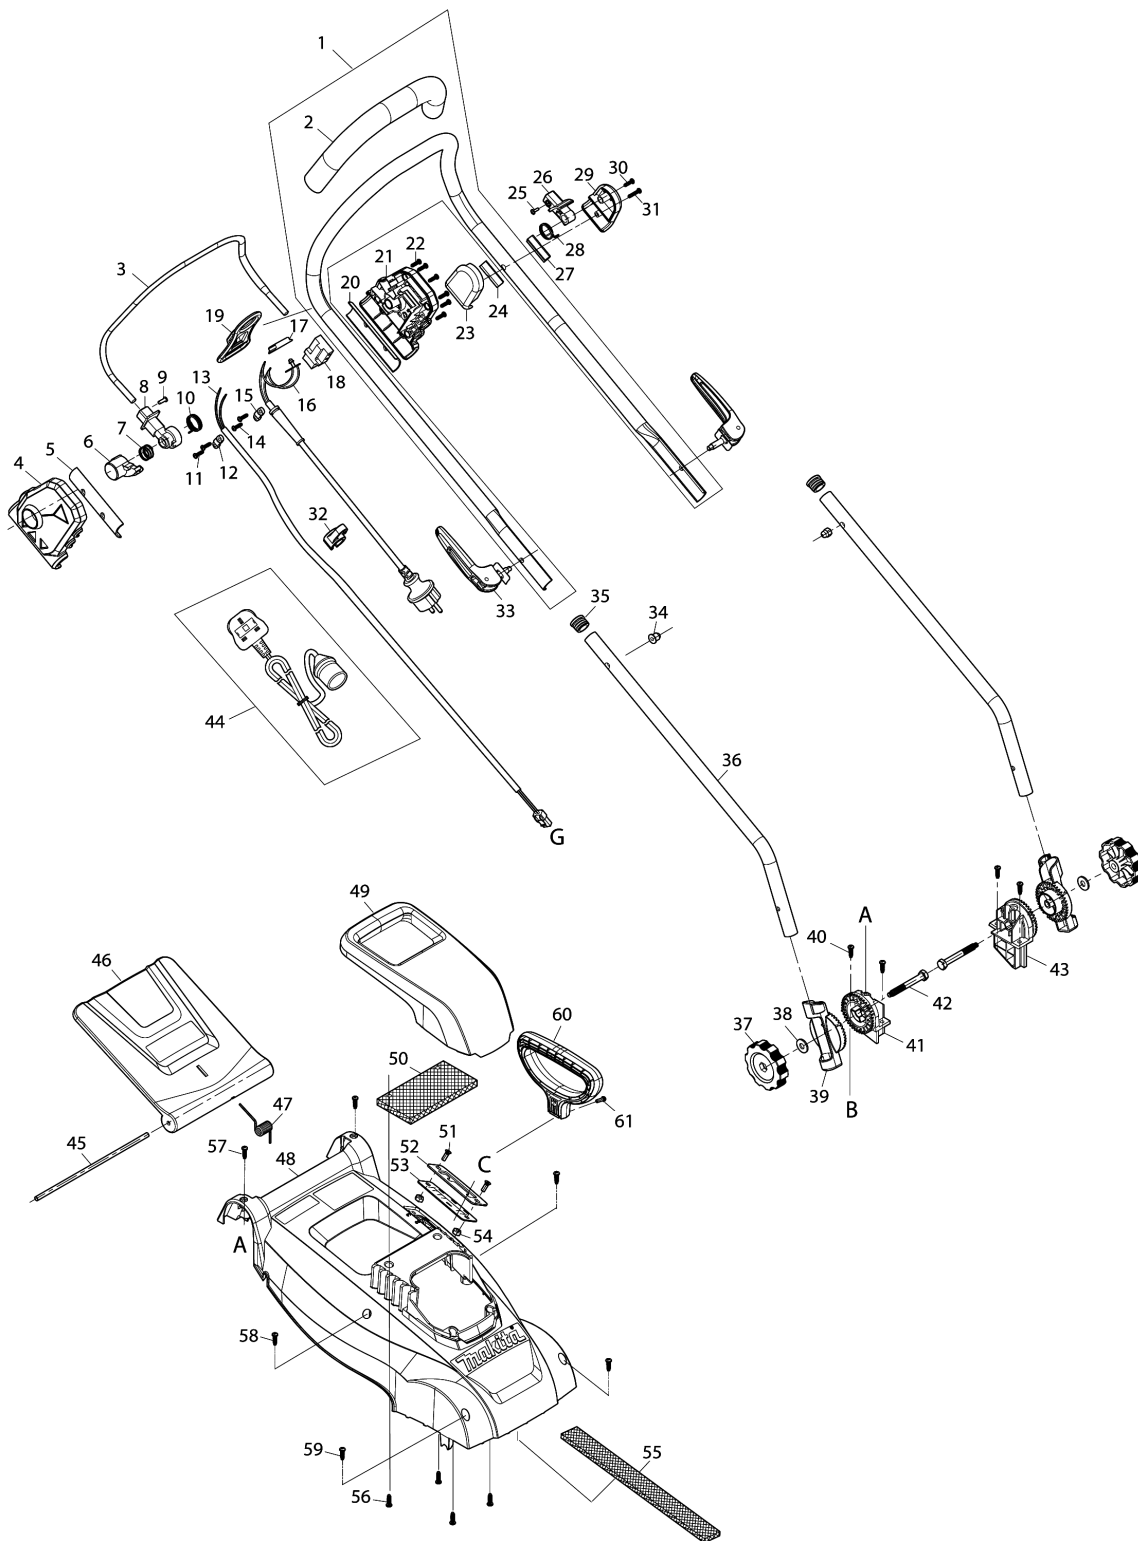

# Model No.ELM3720 370MM ELECTRIC LAWN MOWER

### Model No.ELM3720 370MM ELECTRIC LAWN MOWER

Please order the parts with part number.

Print Date 15/8/2021