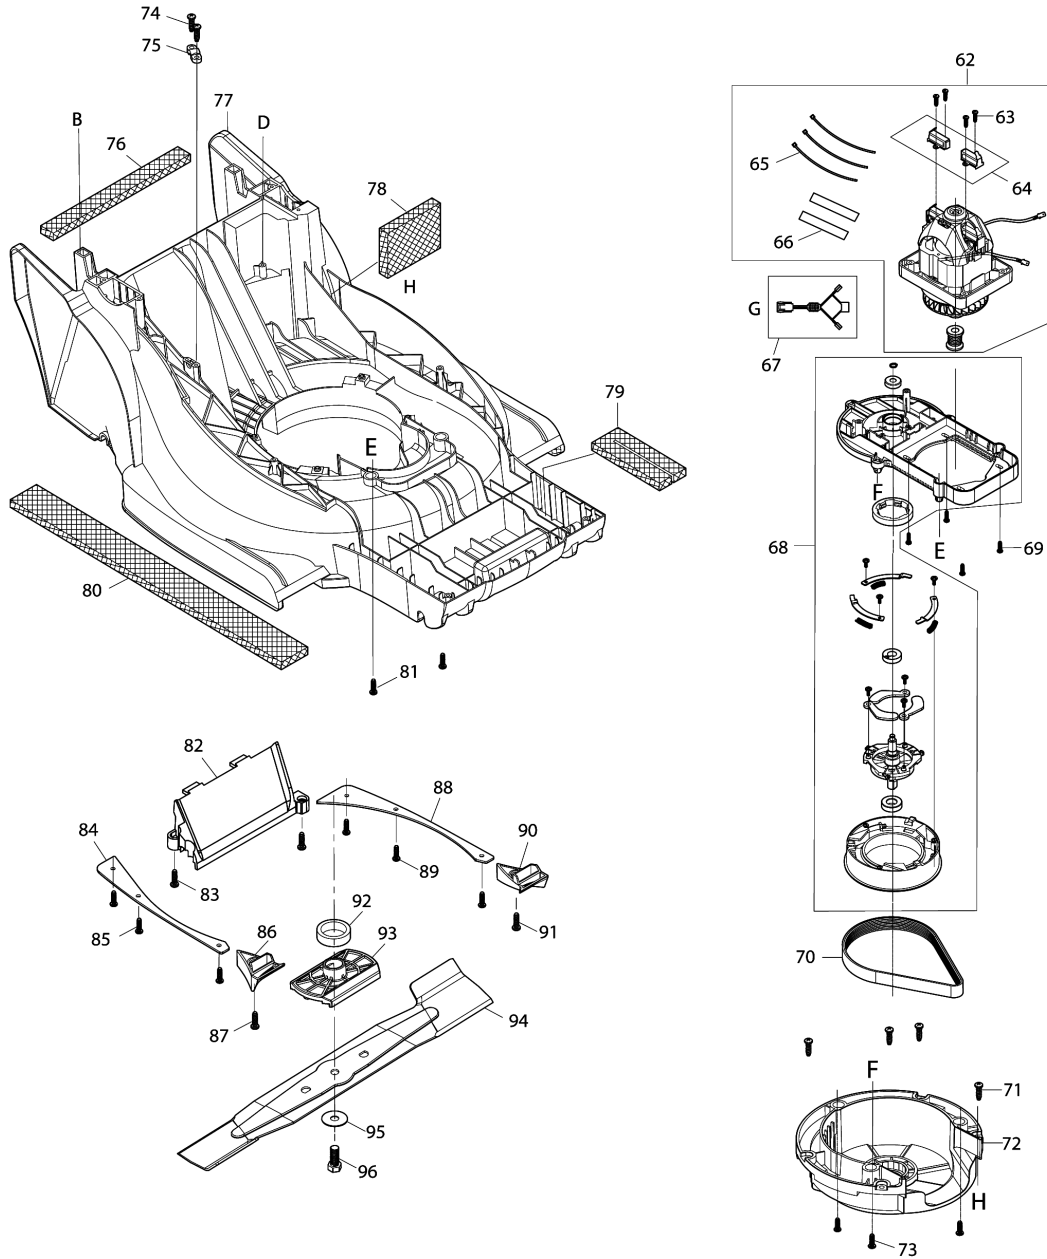

### Model No.ELM3720 370MM ELECTRIC LAWN MOWER