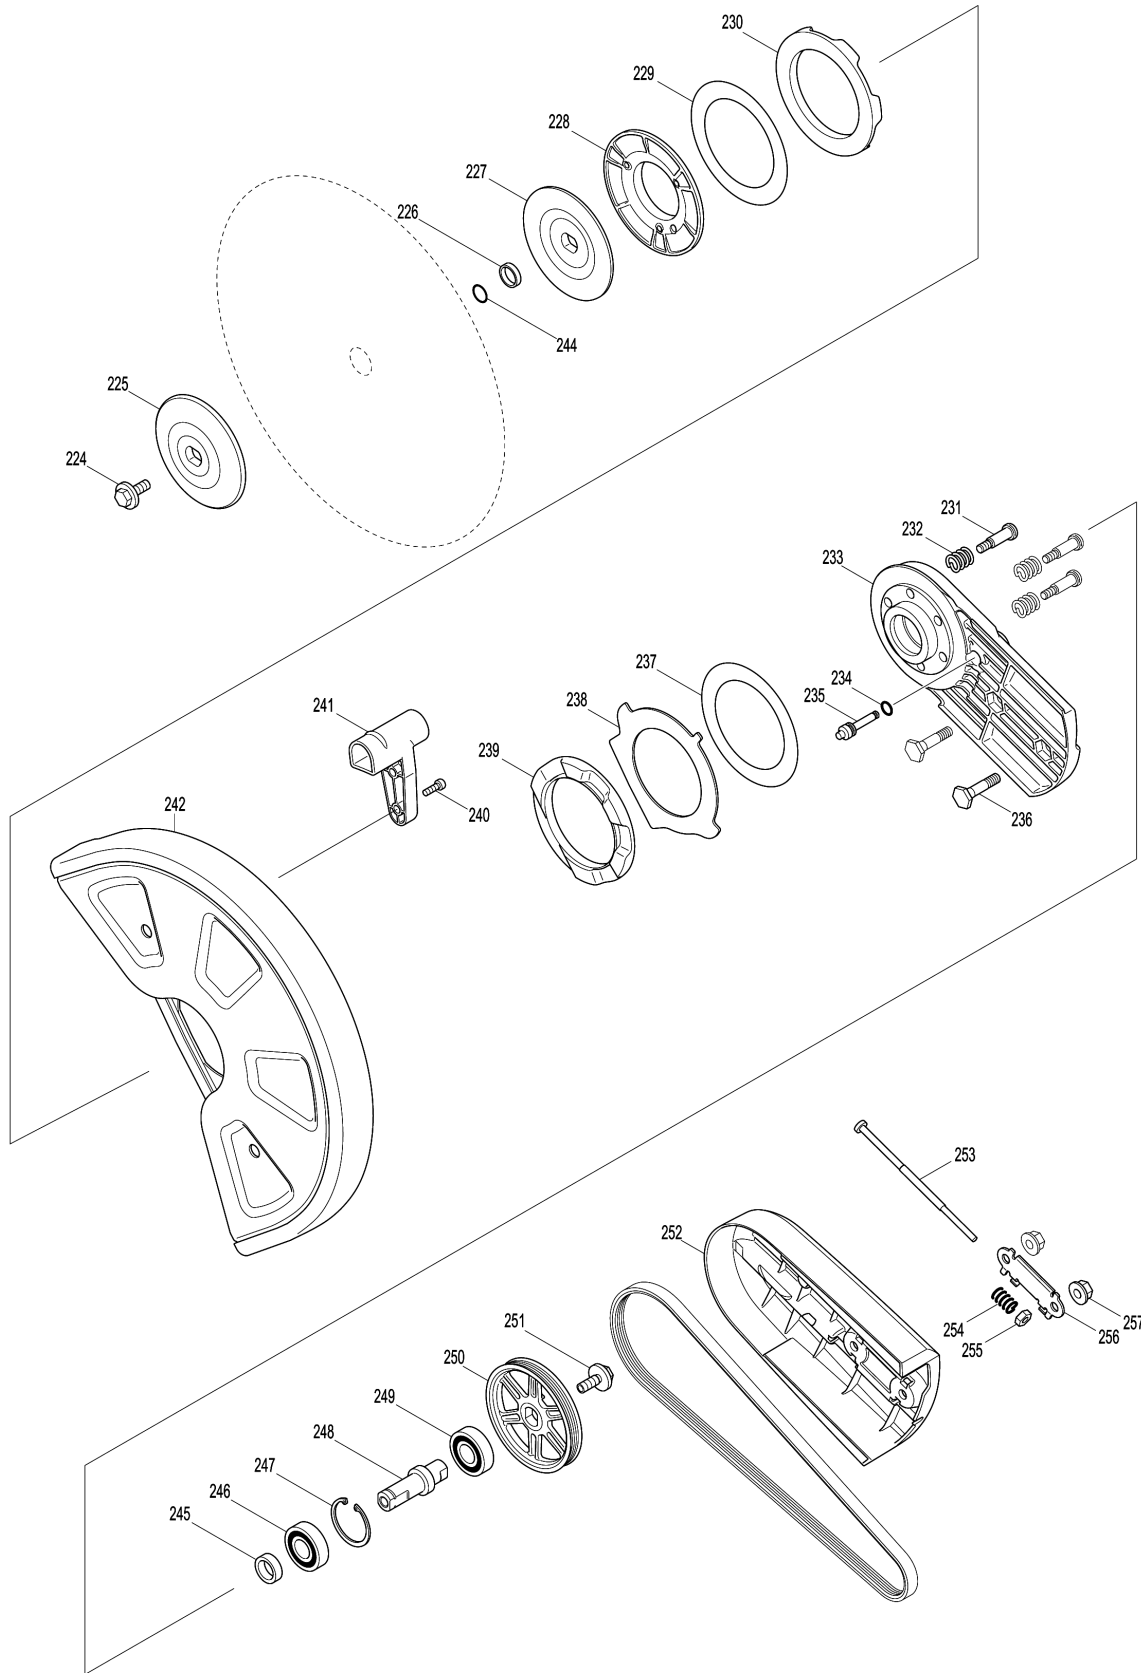

Model No.EK7651H POWER CUTTER