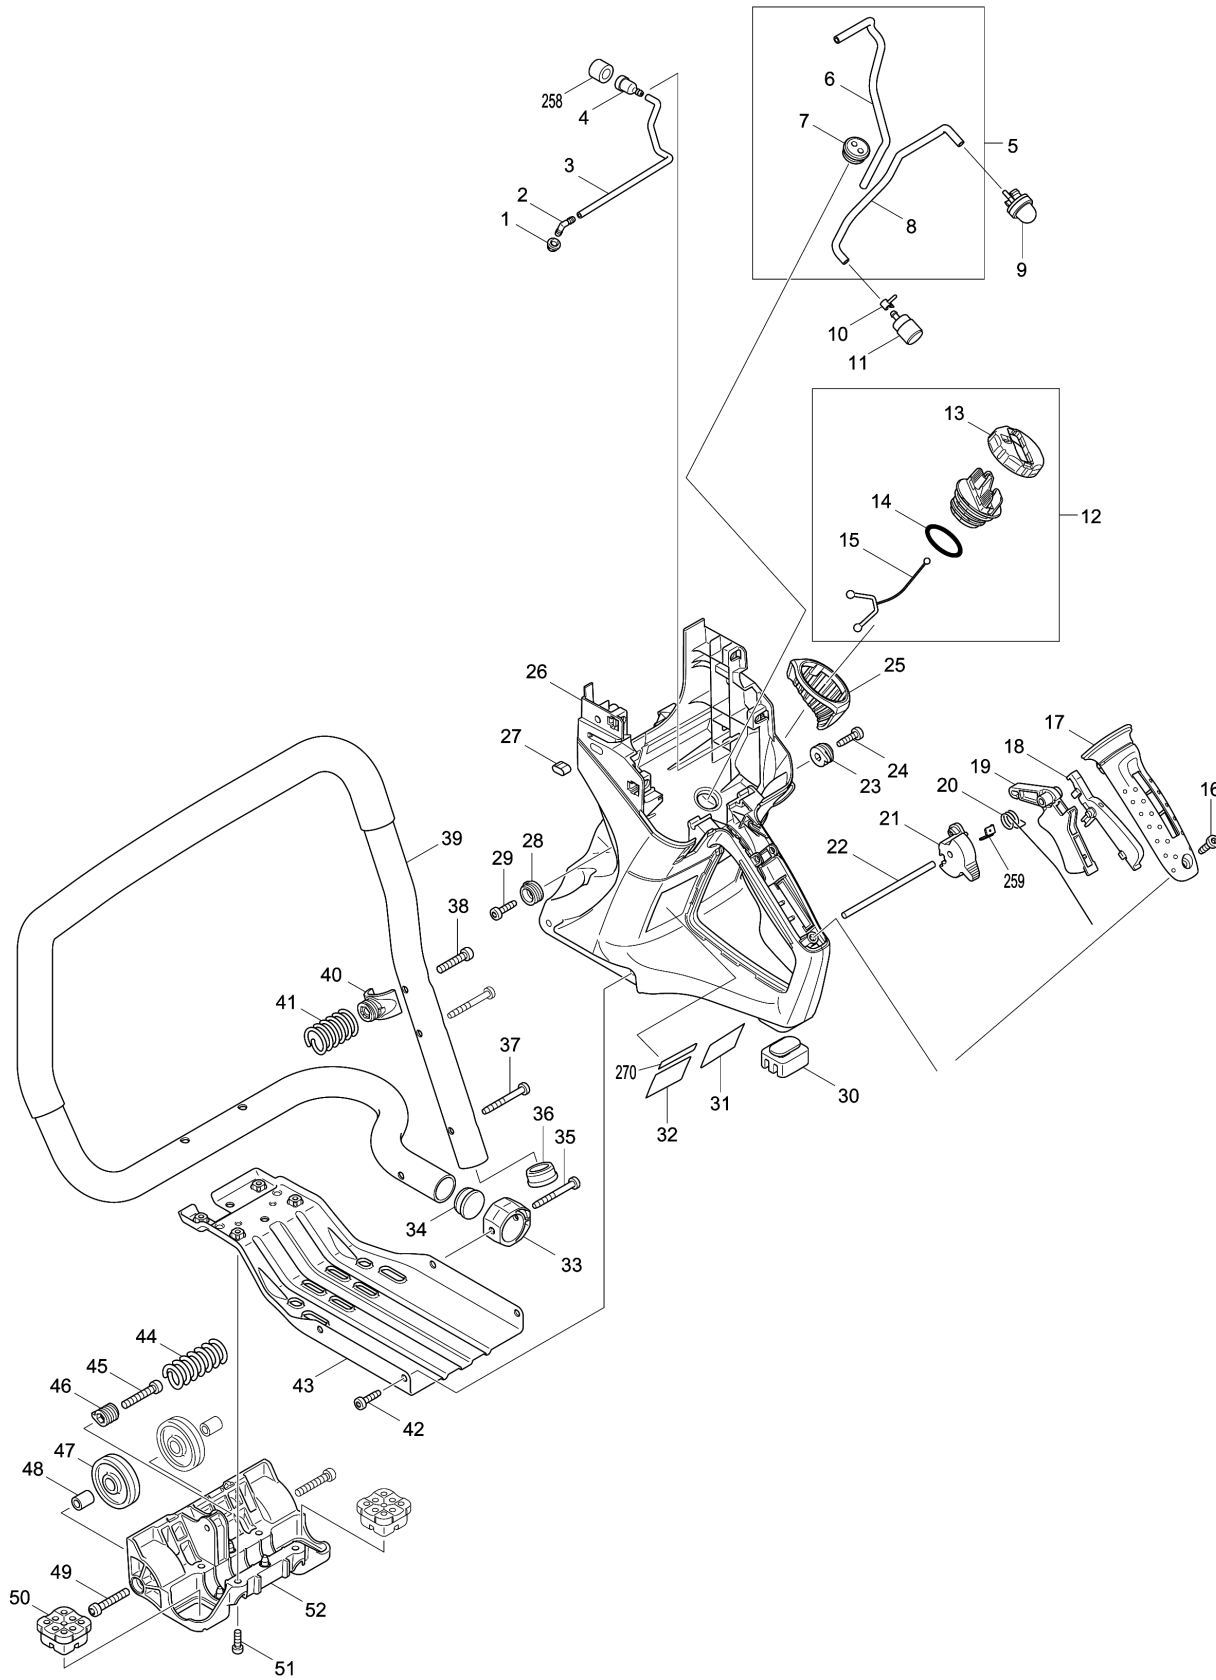

Model No.EK7651H POWER CUTTER