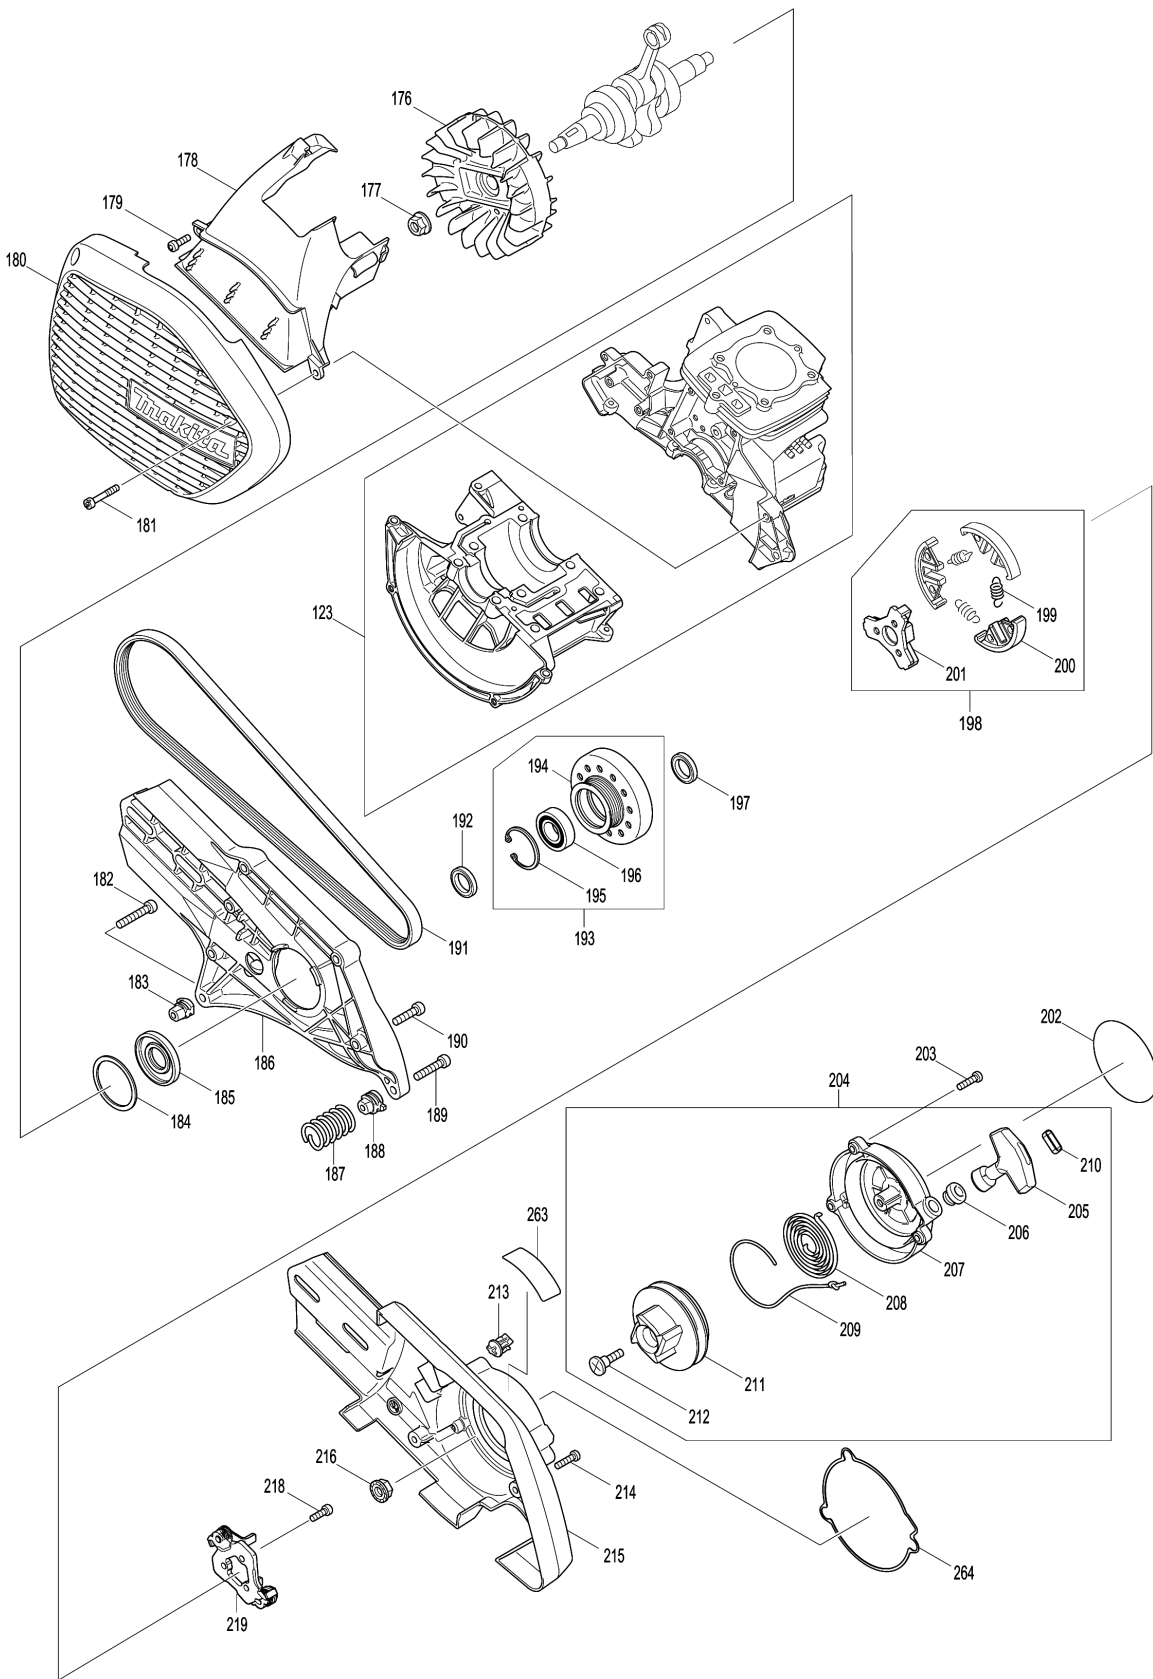

Model No.EK7651H POWER CUTTER