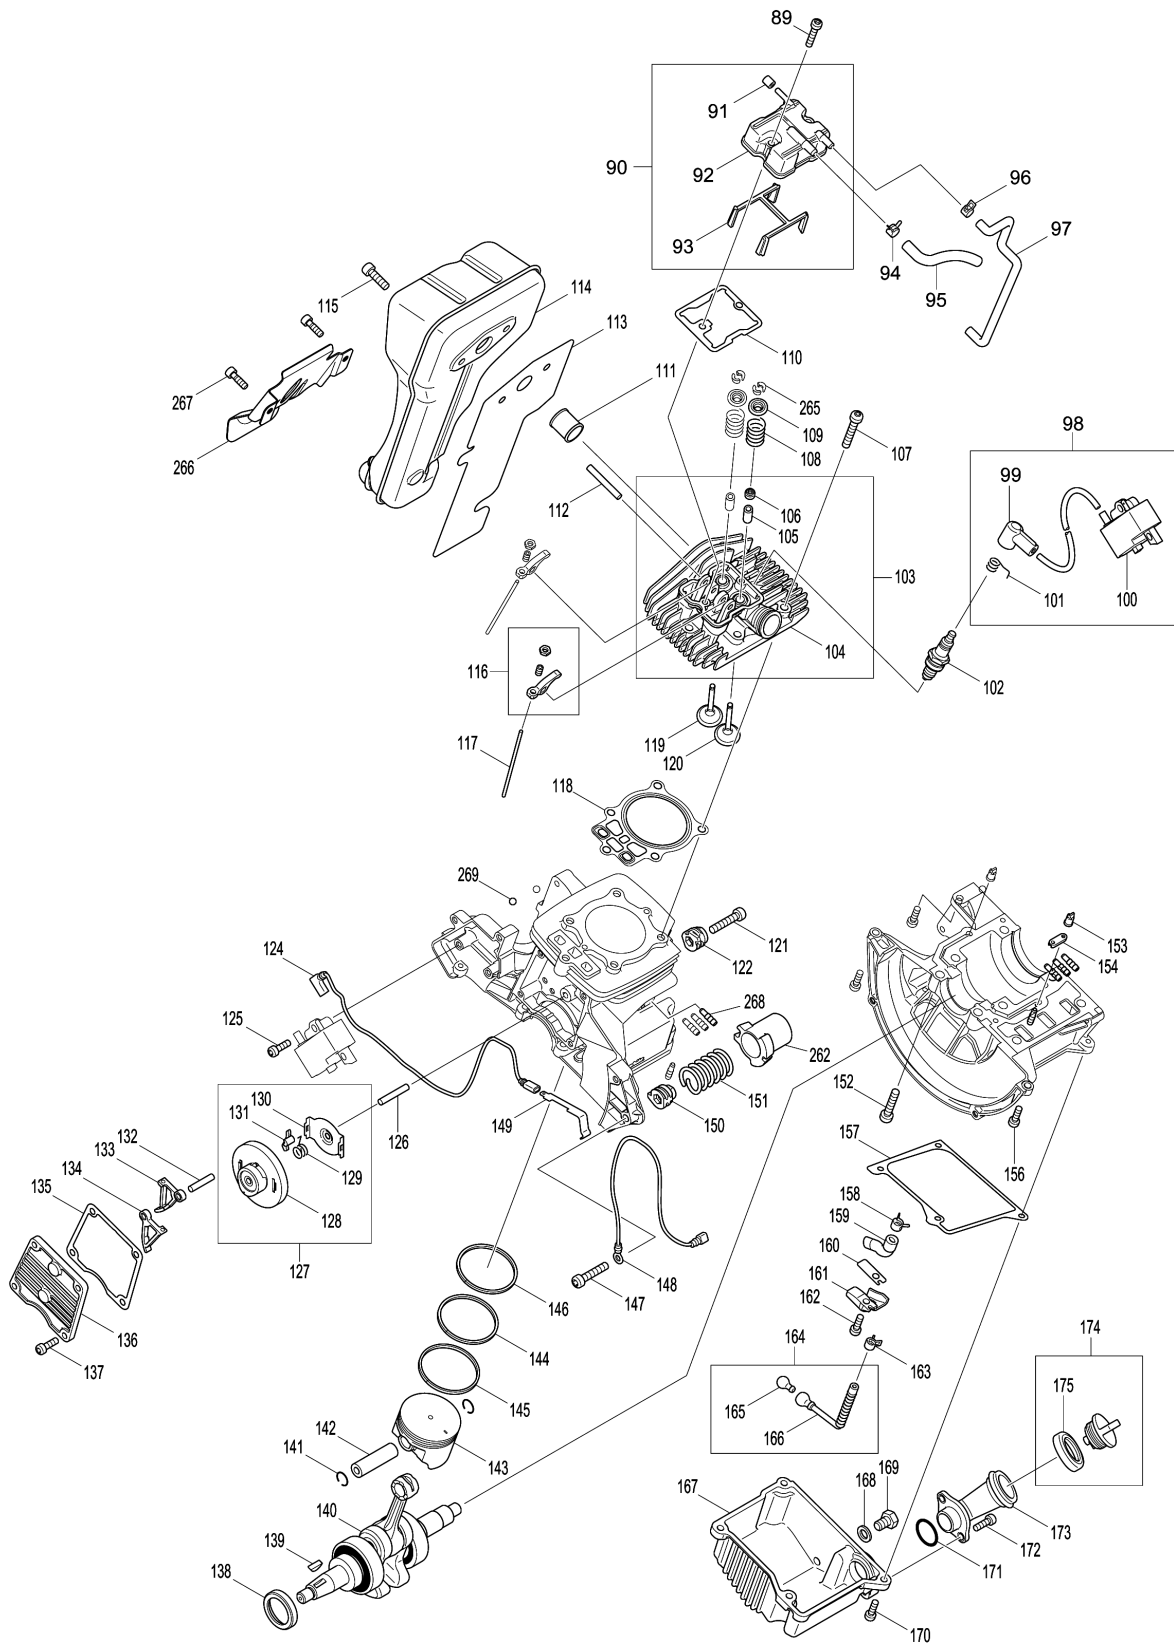

Model No.EK7651H POWER CUTTER