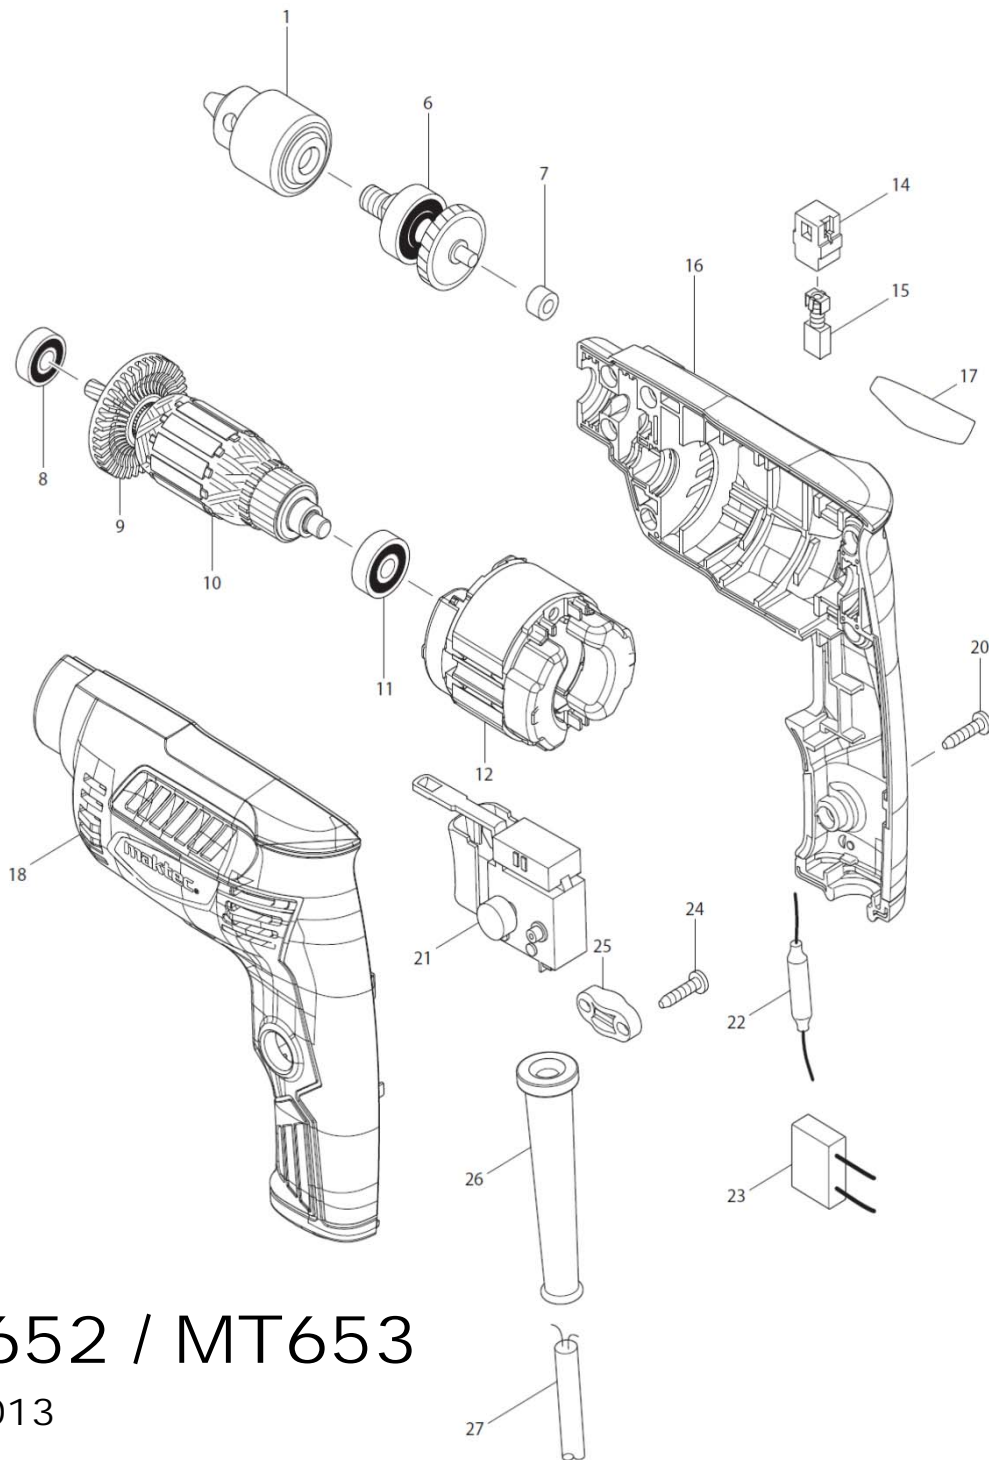

MT652

ITEM	PARTNO.	DESCRIPTION	ราคาตั้ง
1	766021-9	DERILL CHUCK 6.5	460
6	141950-1	GEAR COMPLETE	530
7	214043-8	PLANE BEARING 5	60
8	210062-2	BALL BEARING 607ZZ	130
9	240142-0	FAN 44	100
10	515873-3	ARMATURE ASS'Y 220V	
11	210030-5	BALL BEARING 627ZZ	150
12	593808-4	FIELD ASS'Y 220V	
14	643566-3	BRUSH HOLDER 5X8	
15	B-80254	CARBON BRUSH SET CB-64A	
16	187552-9	HOUSING SET	600
18	187552-9	HOUSING SET	600
20	266326-2	TAPPING SCREW 4X18	30
21	650235-9	SWITCH FA1-6/1B-3	180
24	266326-2	TAPPING SCREW 4X18	30
25	687124-5	STRAIN RELIEF	70
26	682569-2	CORD GUARD 8-85	110
27	691284-7	POWER SUPPLY CORD 0.75-2-2.0	290
A01	418198-3	KEY HOLDER 9	60
A02	763449-2	CHUCK KEY S6	

MT653

ITEM	PARTNO.	DESCRIPTION	ราคาตั้ง
1	766021-9	DERILL CHUCK 6.5	460
6	141951-9	GEAR COMPLETE	530
7	214043-8	PLANE BEARING 5	60
8	210062-2	BALL BEARING 607ZZ	130
9	240142-0	FAN 44	100
10	515878-3	ARMATURE ASS'Y 220V	
11	210030-5	BALL BEARING 627ZZ	150
12	633813-0	FIELD 220V	
14	643566-3	BRUSH HOLDER 5X8	
15	B-80282	CARBON BRUSH SET CB-85A	
16	187553-7	HOUSING SET	560
18	187553-7	HOUSING SET	560
20	266326-2	TAPPING SCREW 4X18	30
21	650551-9	SWITCH FA1-3/2BEZ-4	670
24	266326-2	TAPPING SCREW 4X18	30
25	687124-5	STRAIN RELIEF	70
26	682569-2	CORD GUARD 8-85	110
27	691284-7	POWER SUPPLY CORD 0.75-2-2.0	290
A01	418198-3	KEY HOLDER 9	60
A02	763449-2	CHUCK KEY S6	