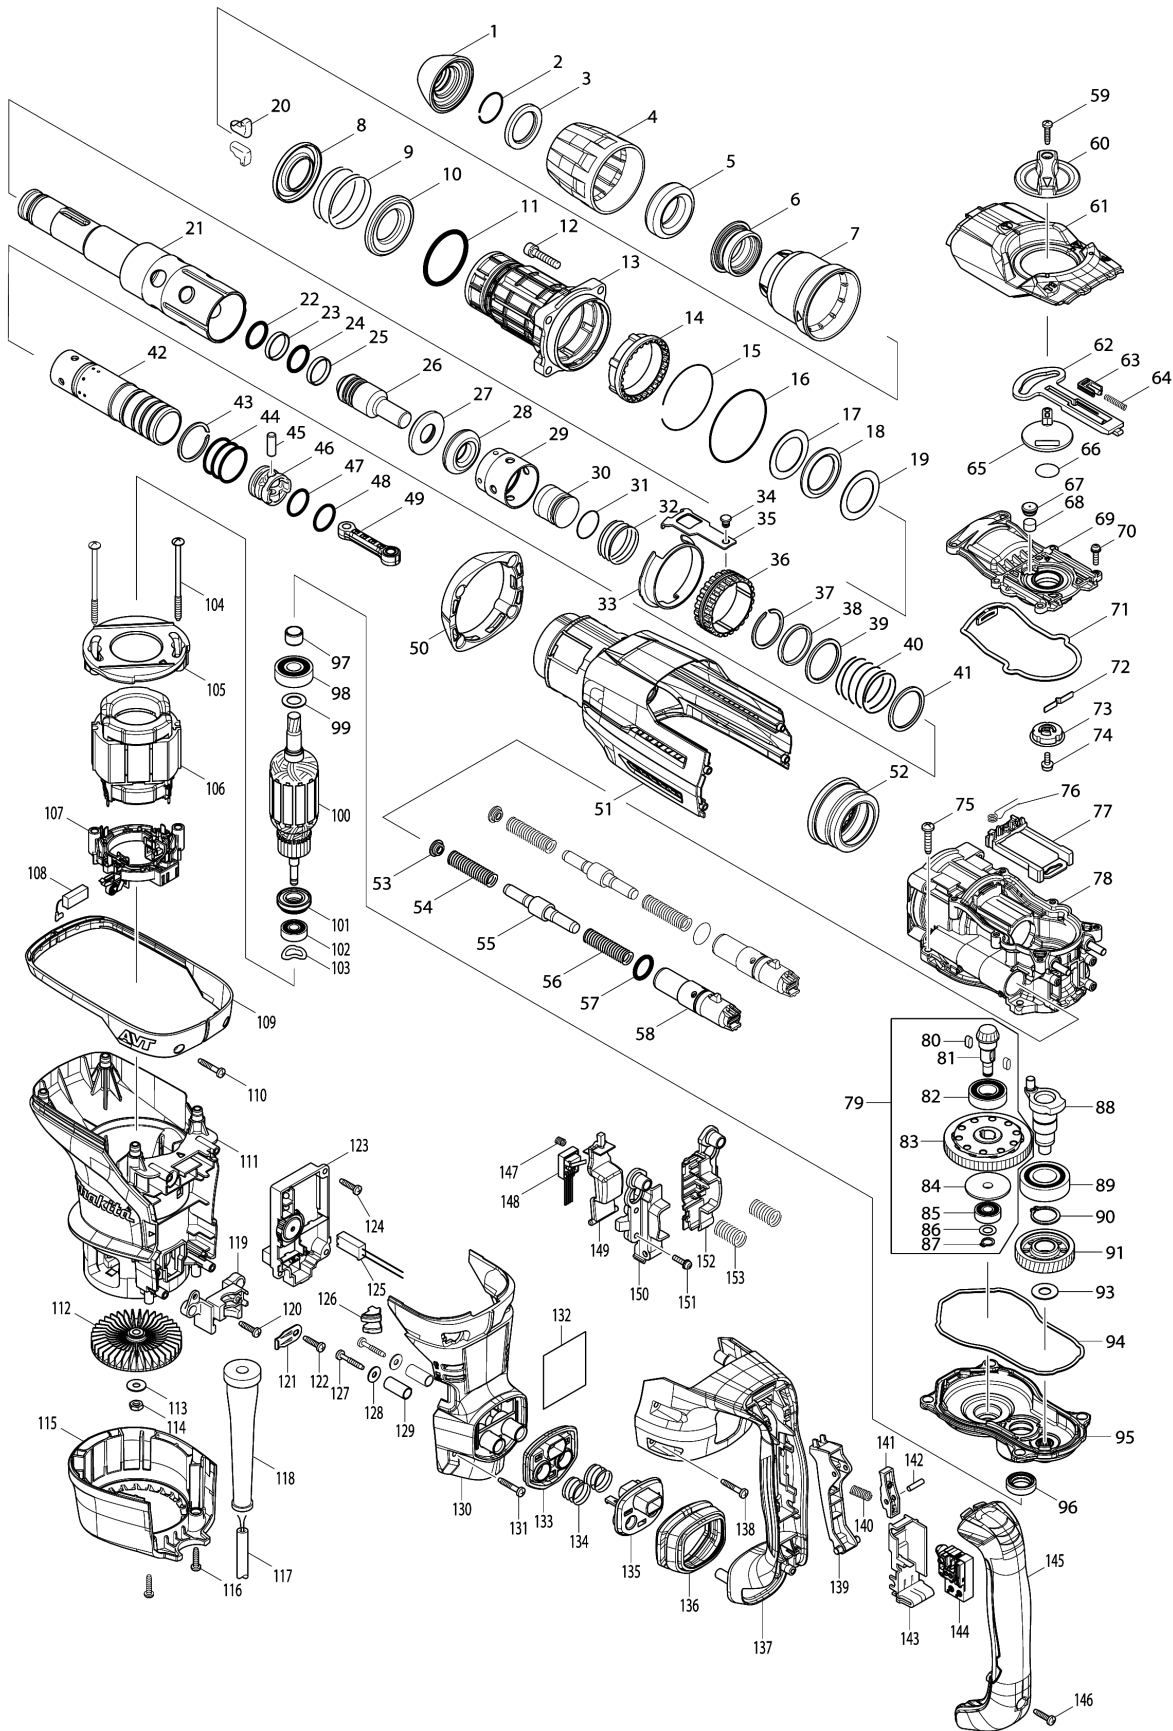

Model No.HR4013C 40MM ROTARY HAMMER