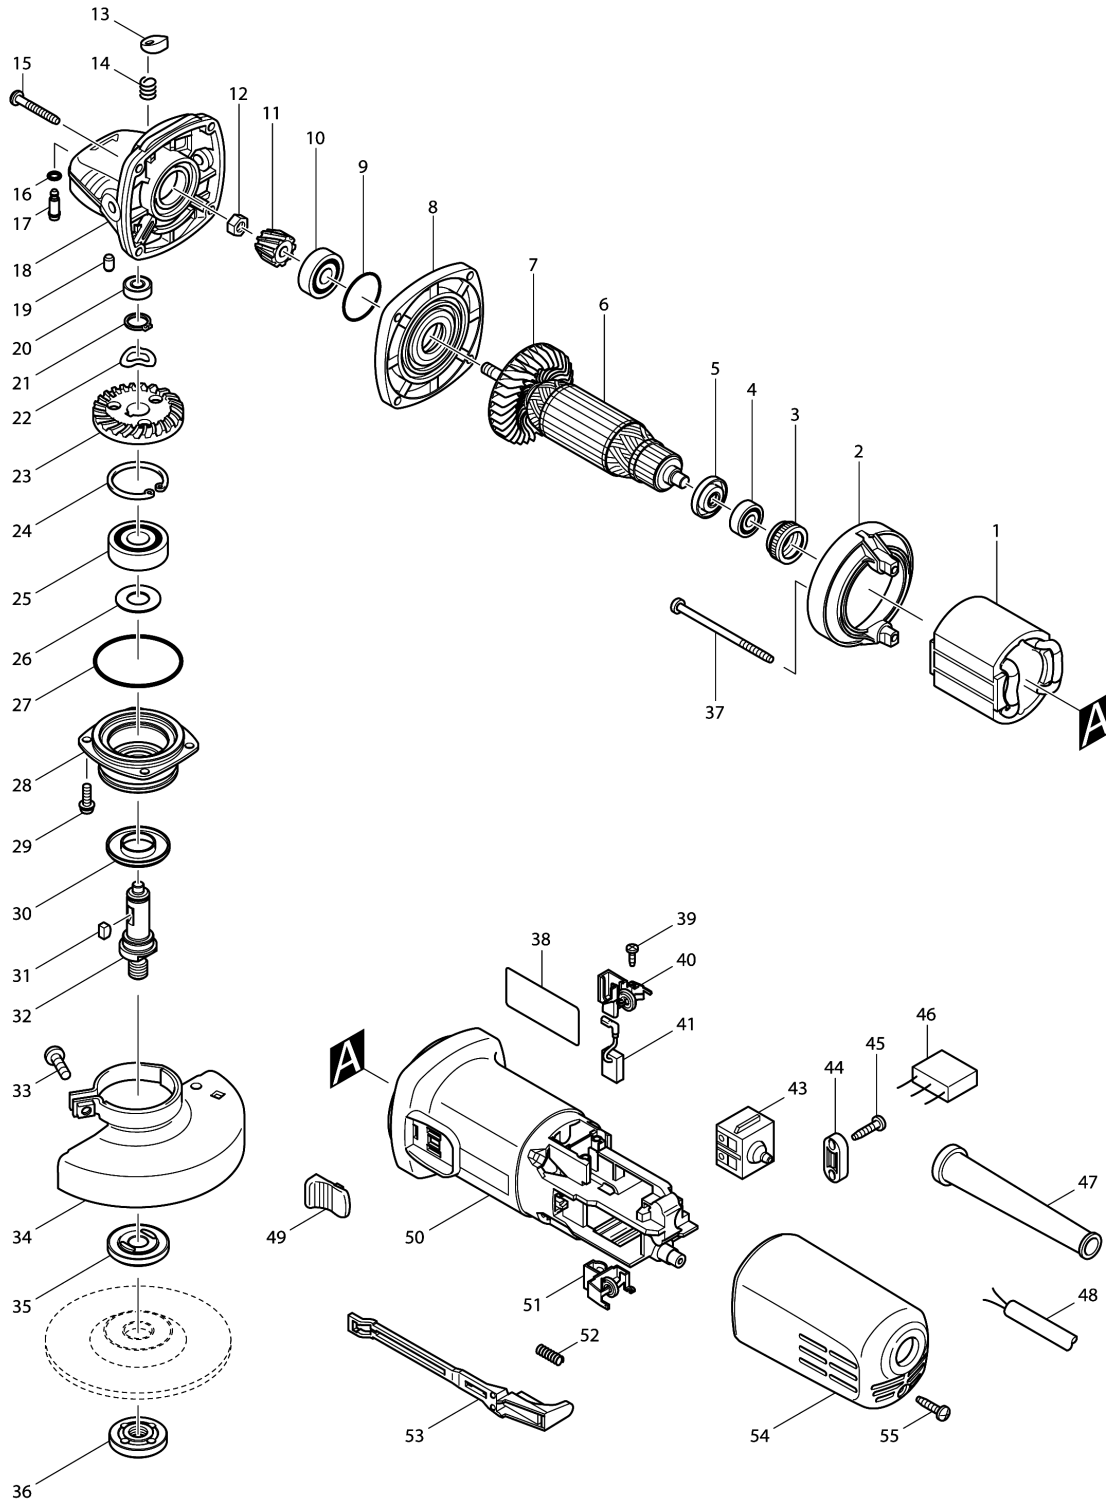

Model No.9553NB 100MM ANGLE GRINDER