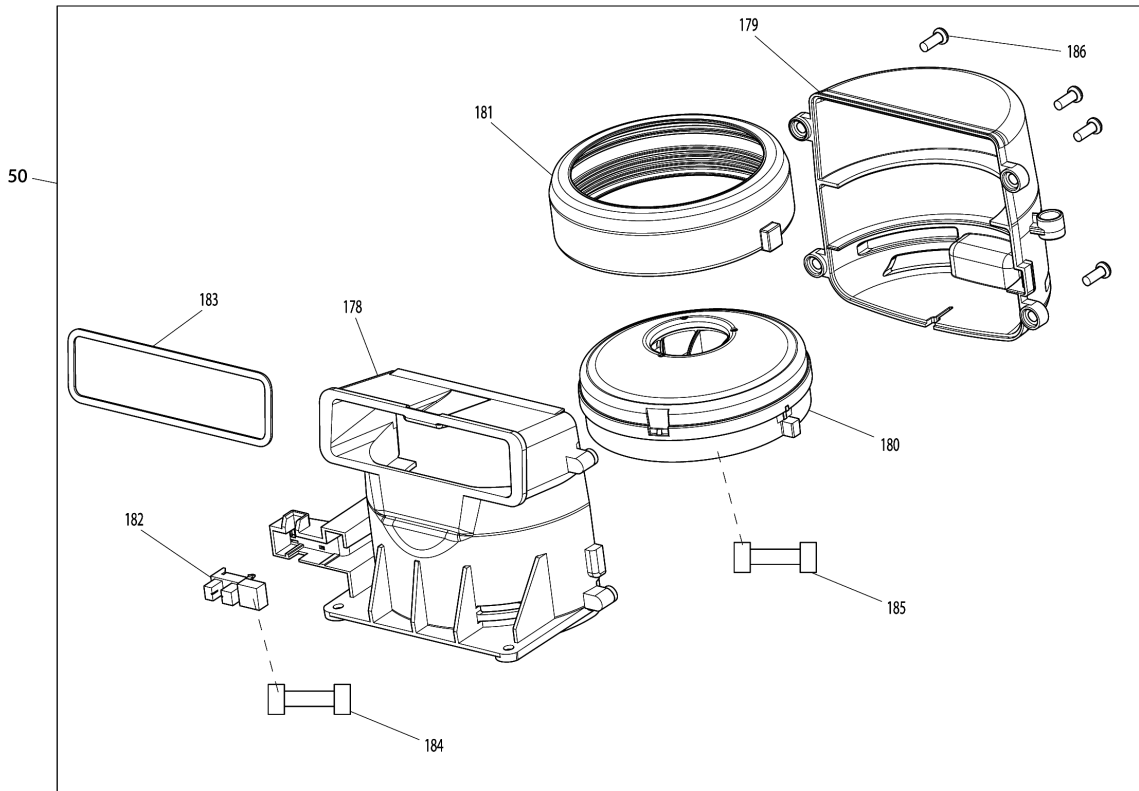

Model No.DRC200 ROBOTIC CLEANER