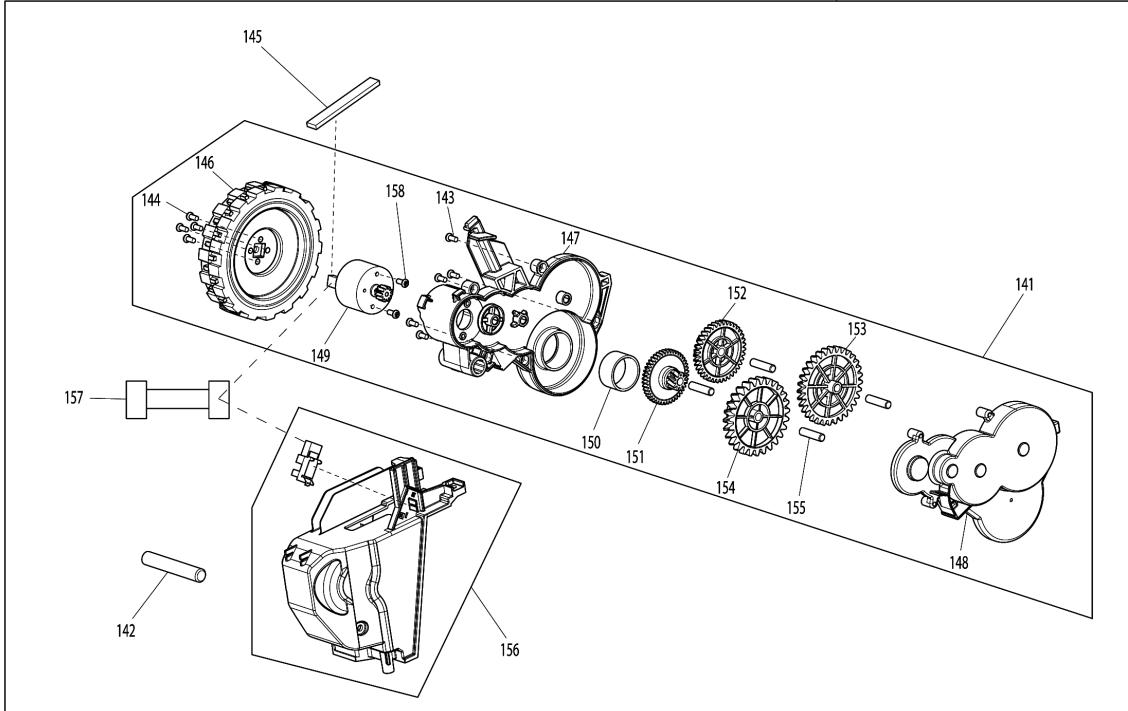

Model No.DRC200 ROBOTIC CLEANER

R

47

L

46