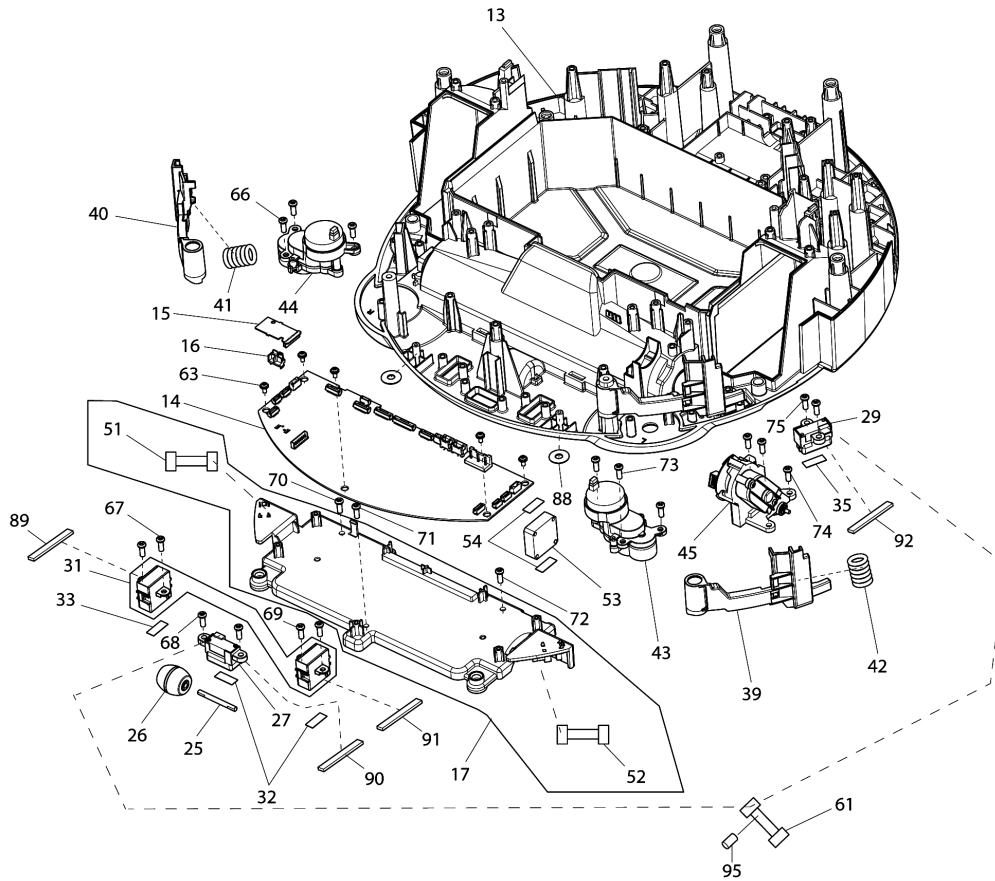

Model No.DRC200 ROBOTIC CLEANER