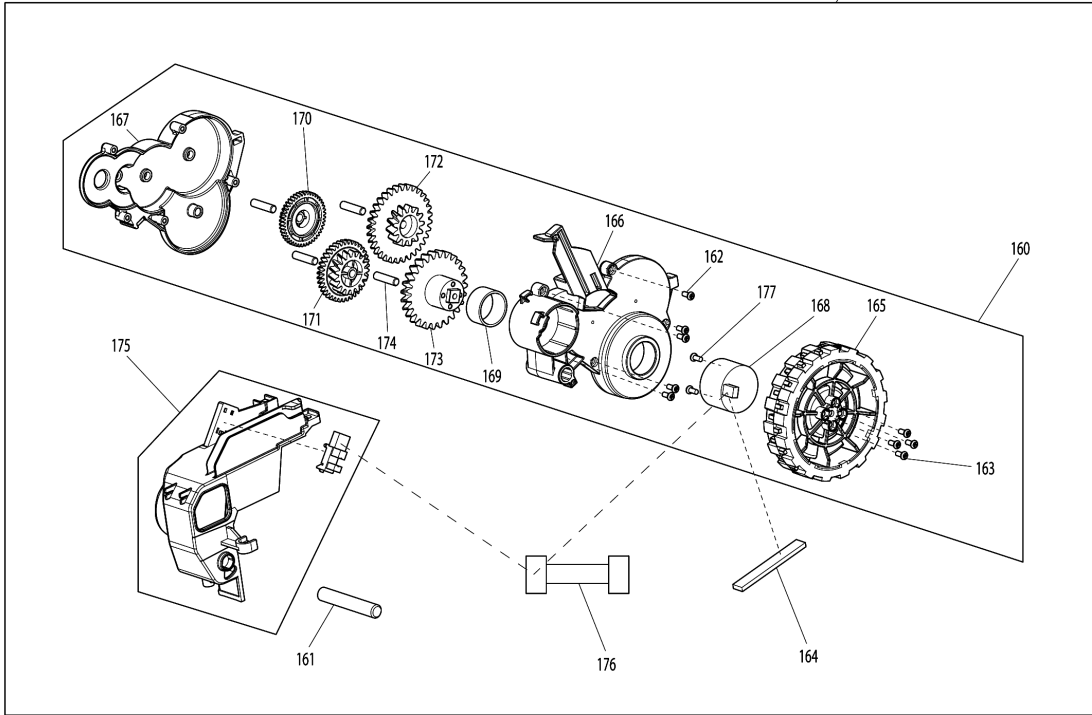

Model No.DRC200 ROBOTIC CLEANER

R

47