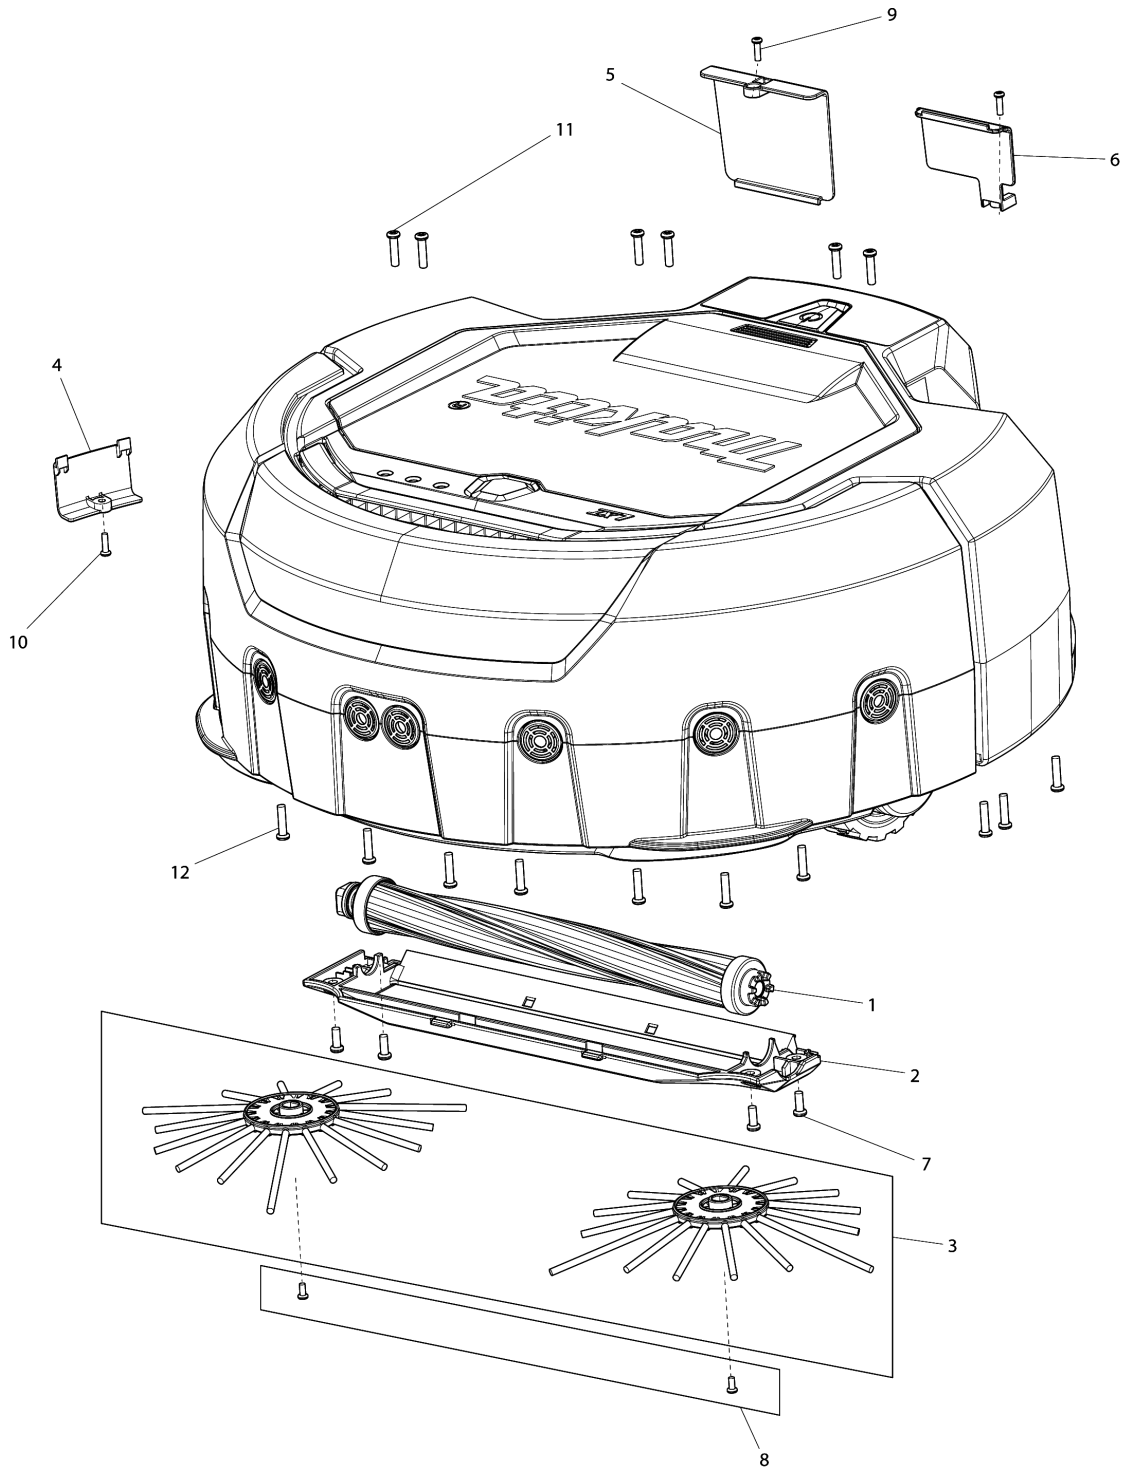

Model No.DRC200 ROBOTIC CLEANER