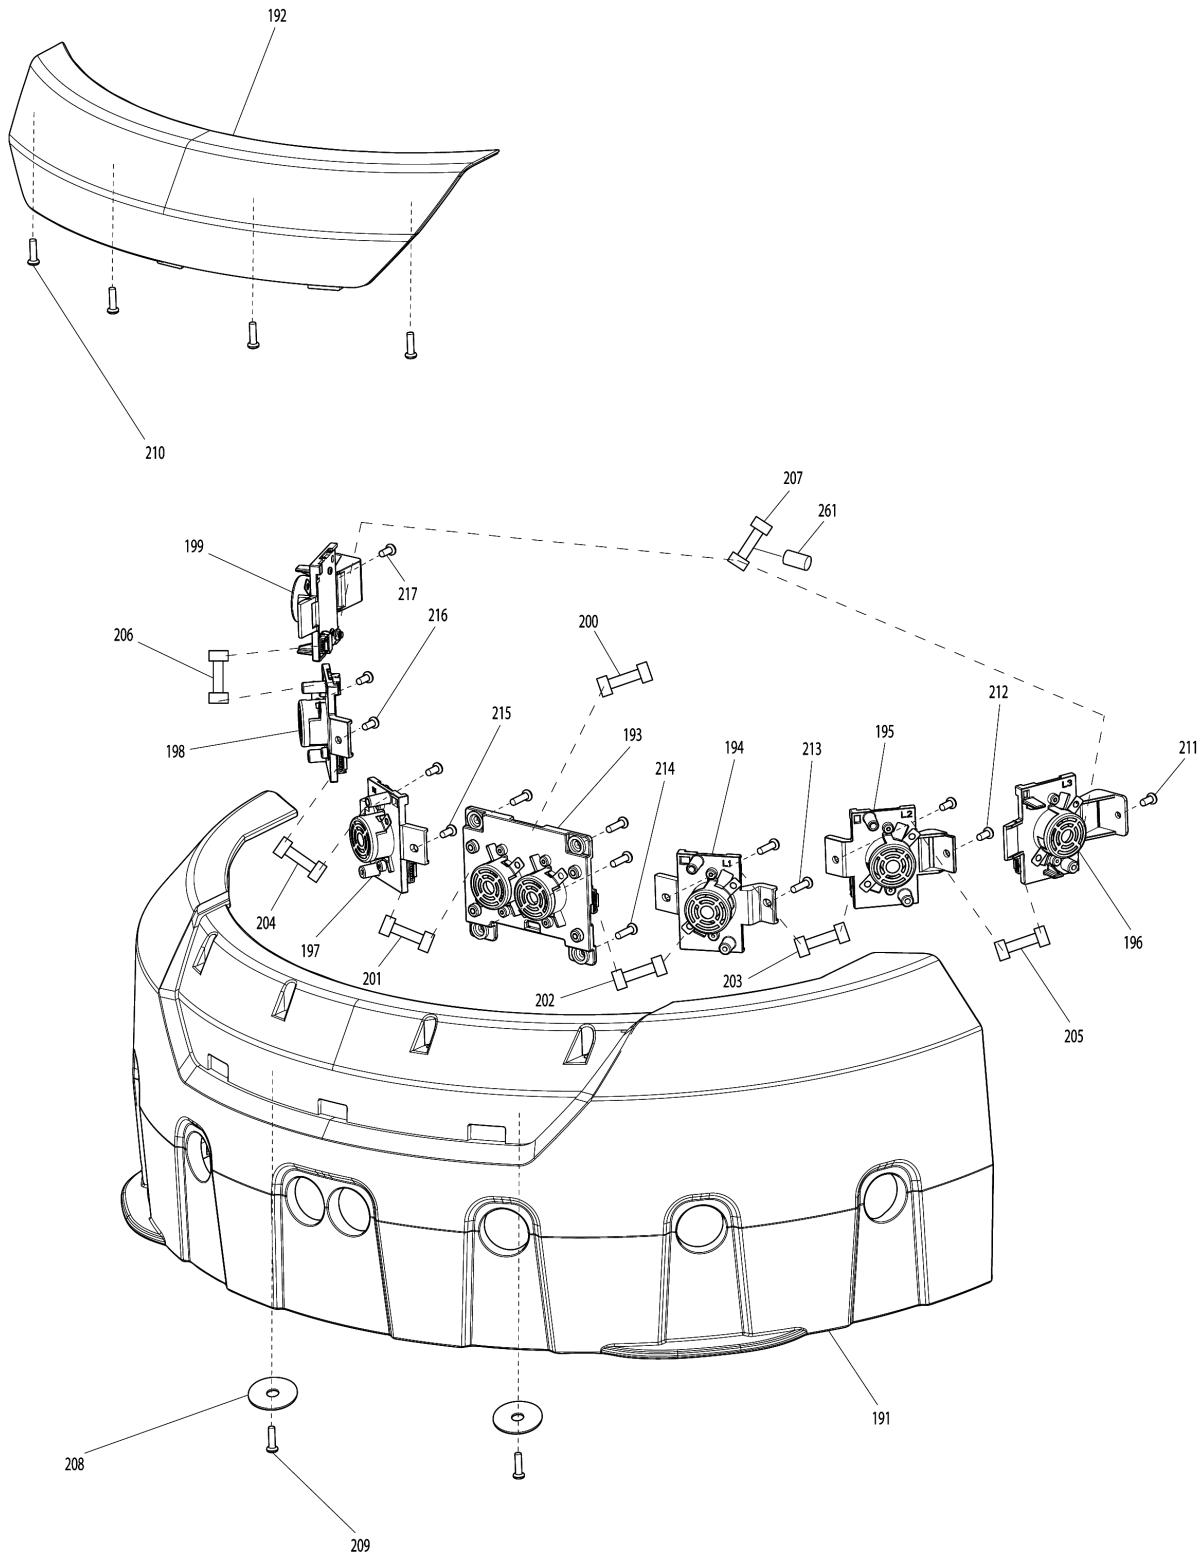

Model No.DRC200 ROBOTIC CLEANER