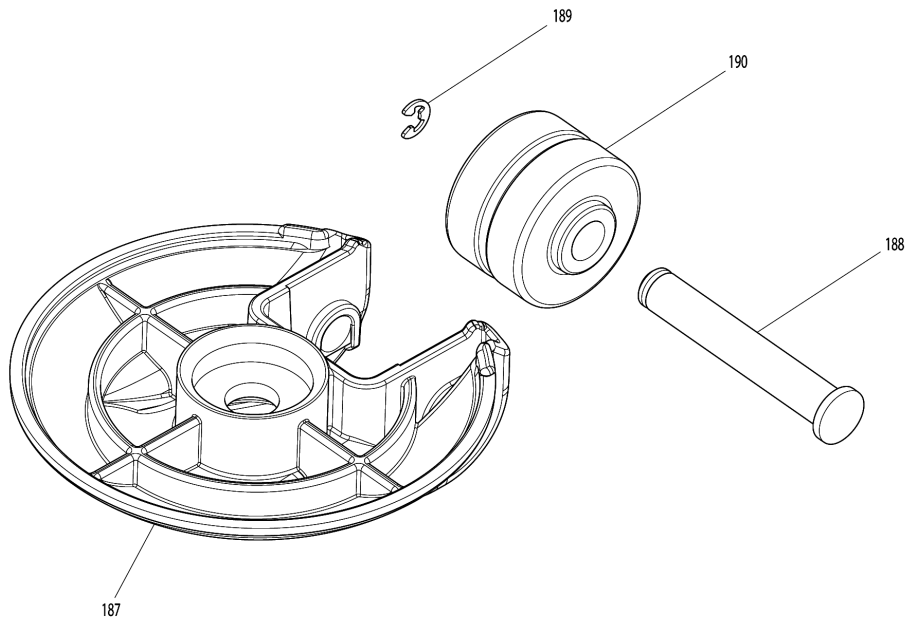

Model No.DRC200 ROBOTIC CLEANER