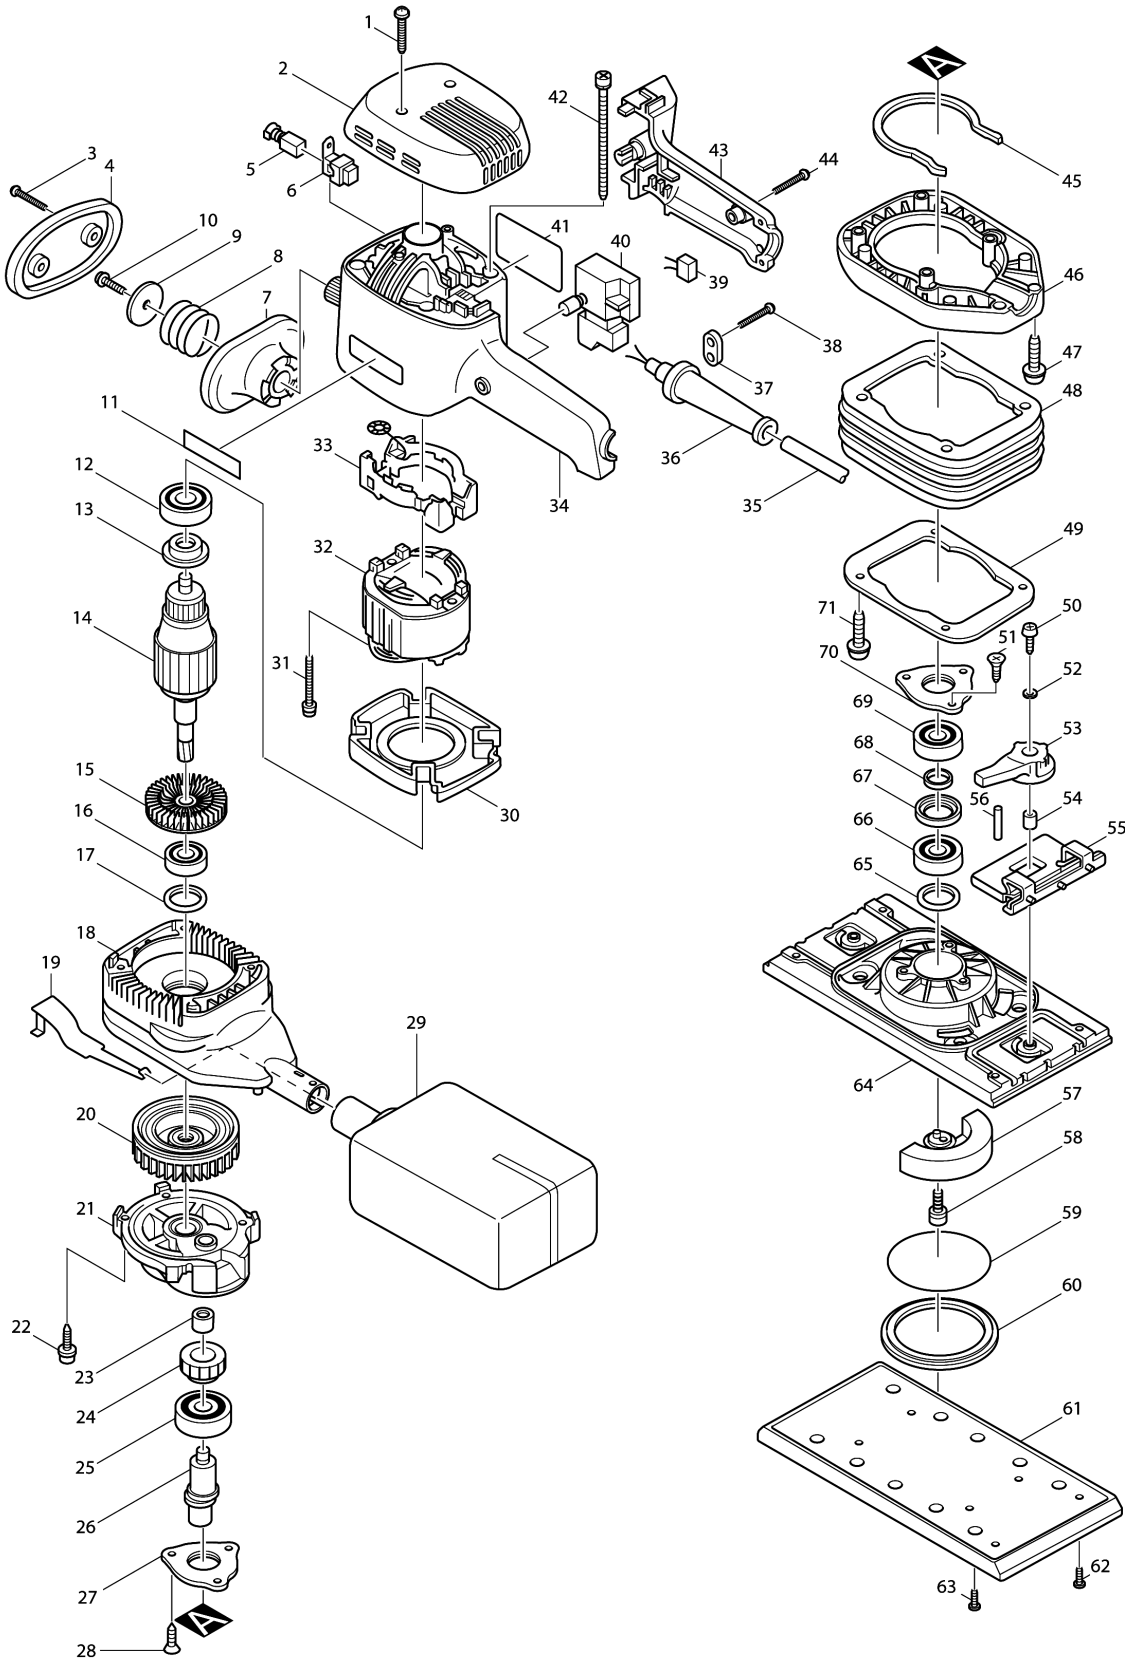

Model No.9046 ORBITAL SANDER