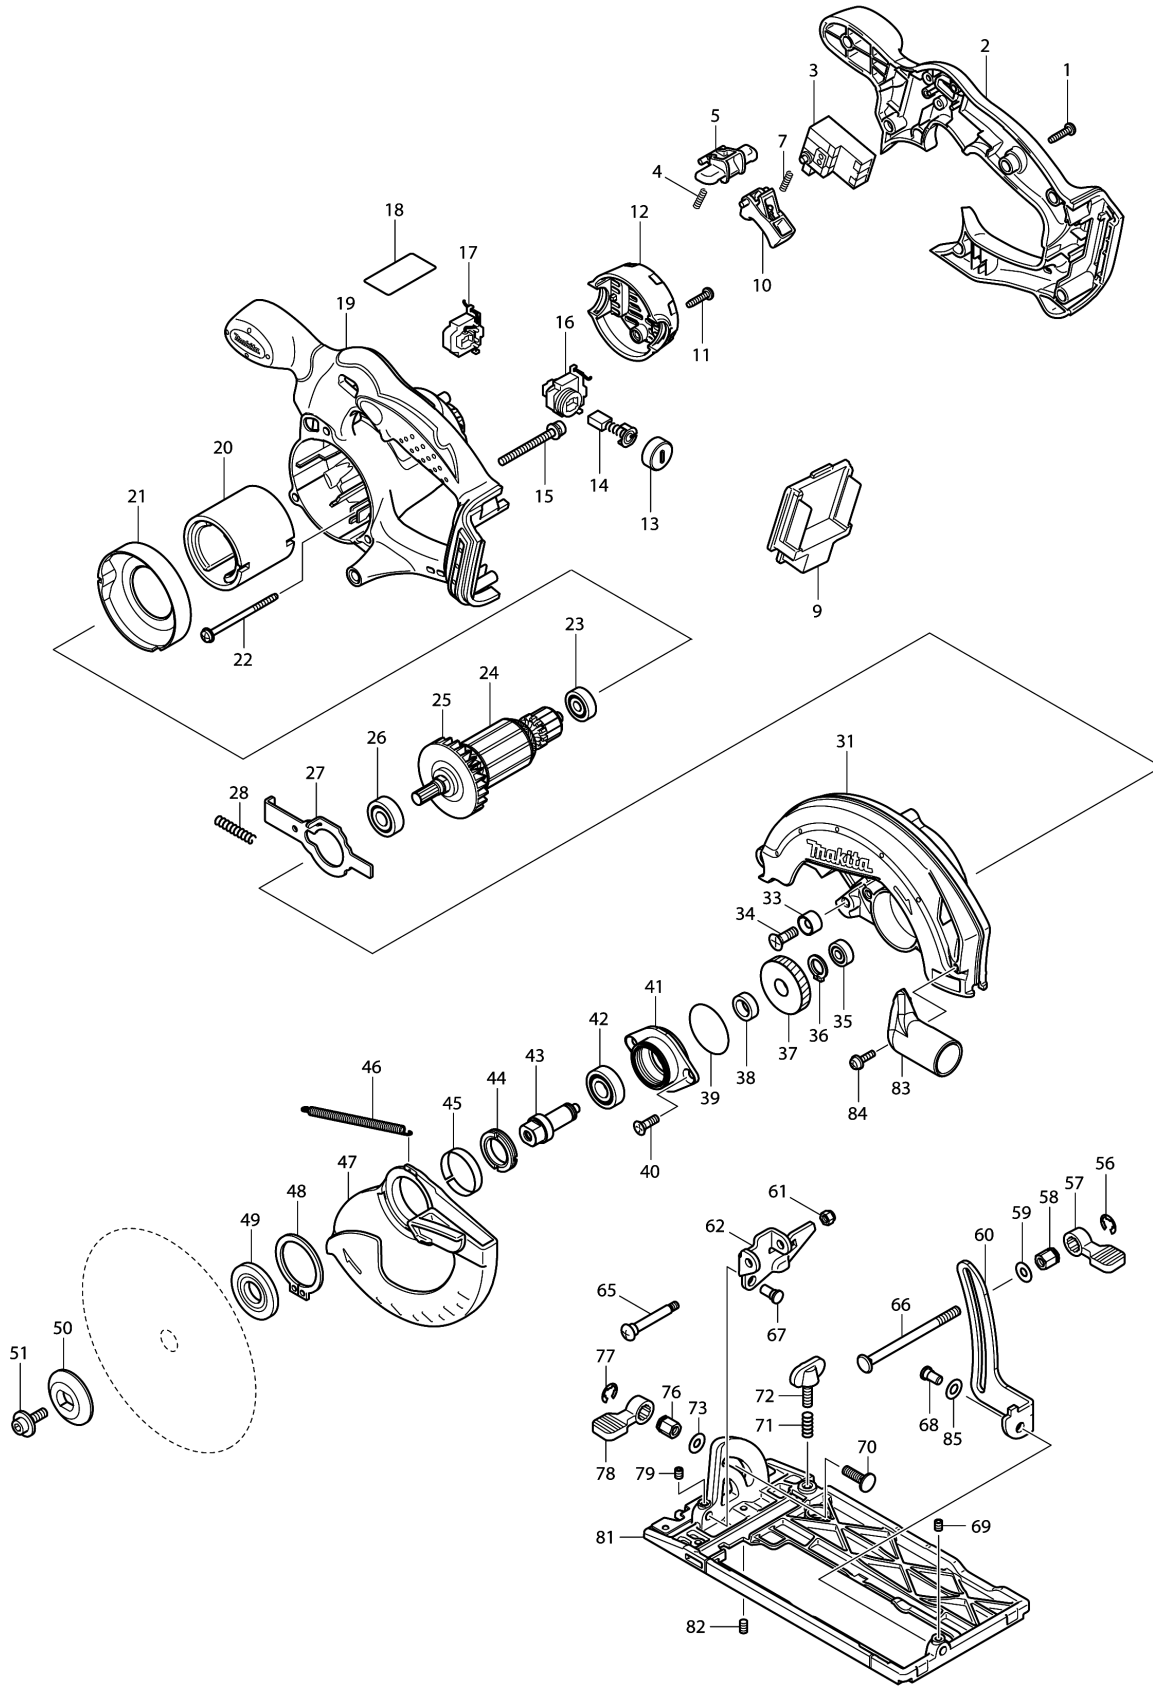

Model No.DSS611 CORDLESS CIRCULAR SAW 165MM