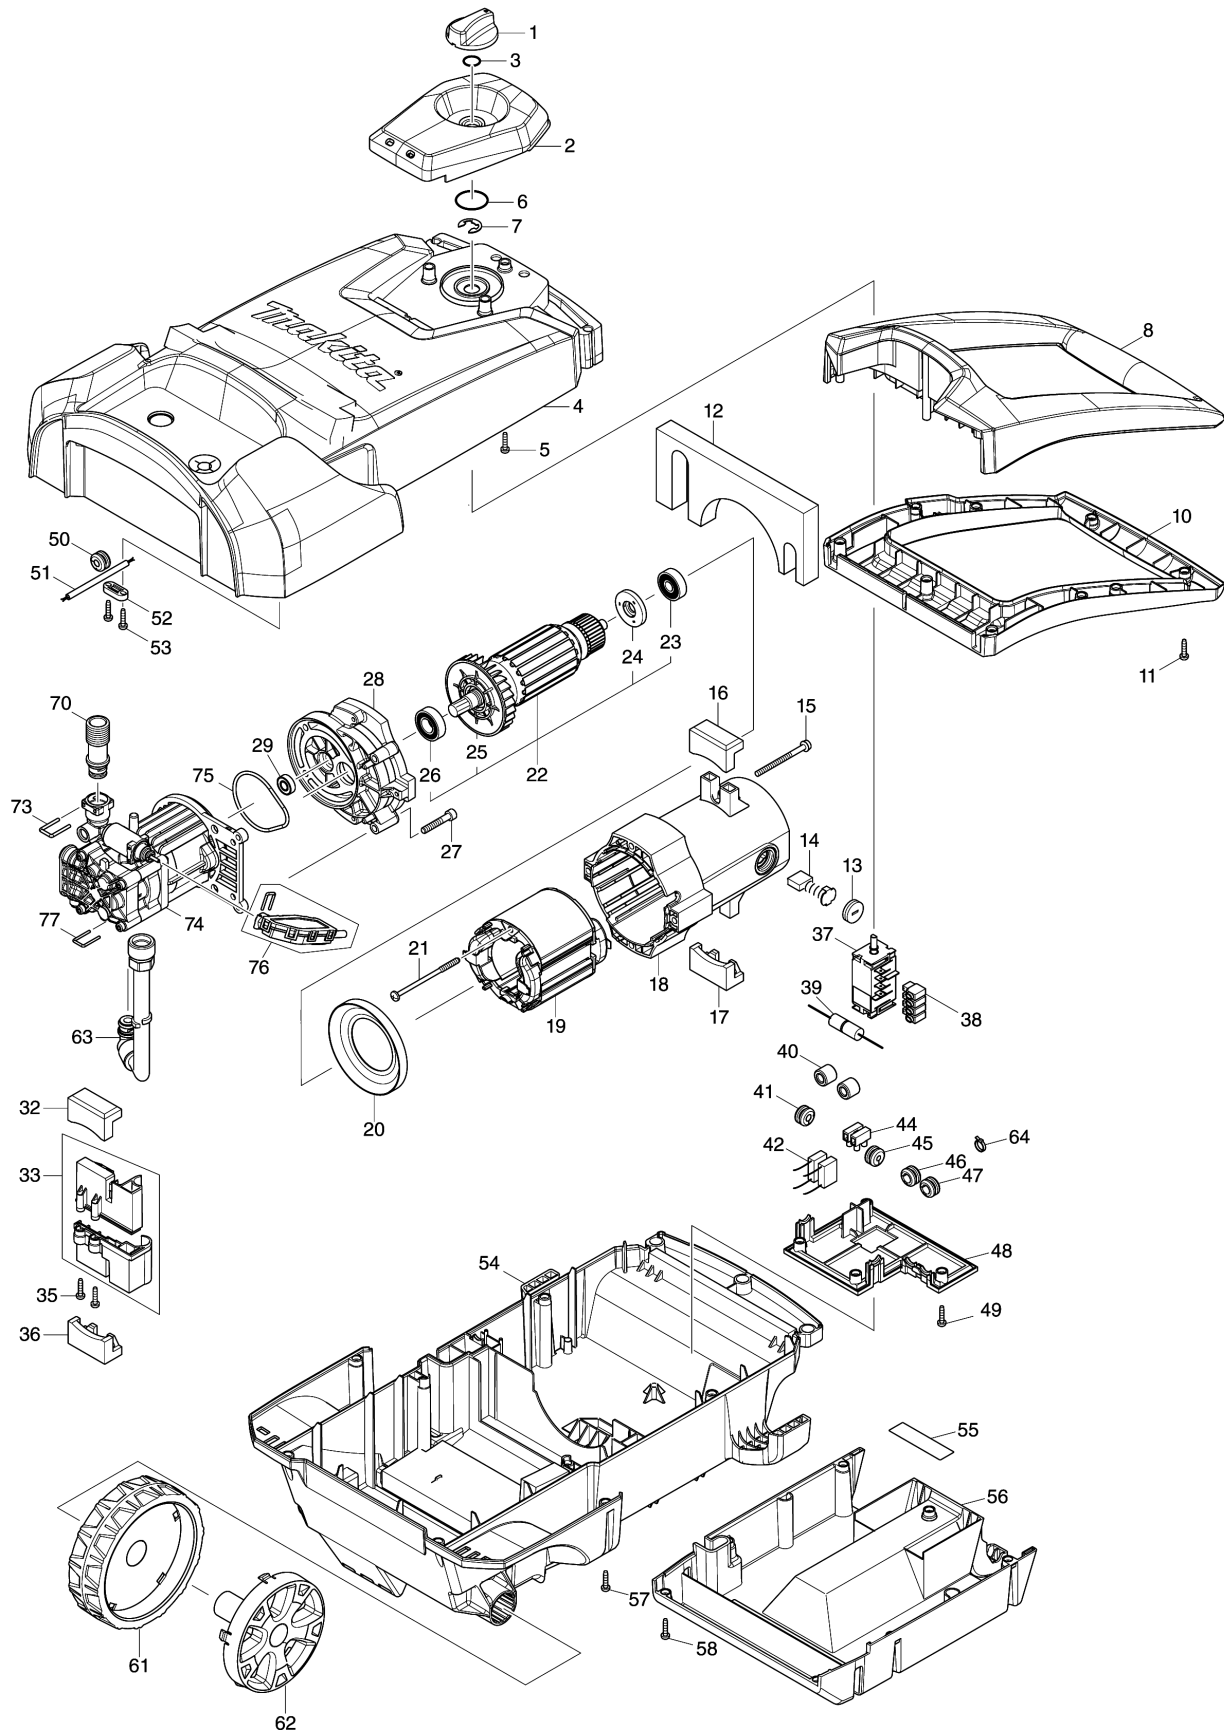

Model No.HW1200 HIGH PRESSURE WASHER