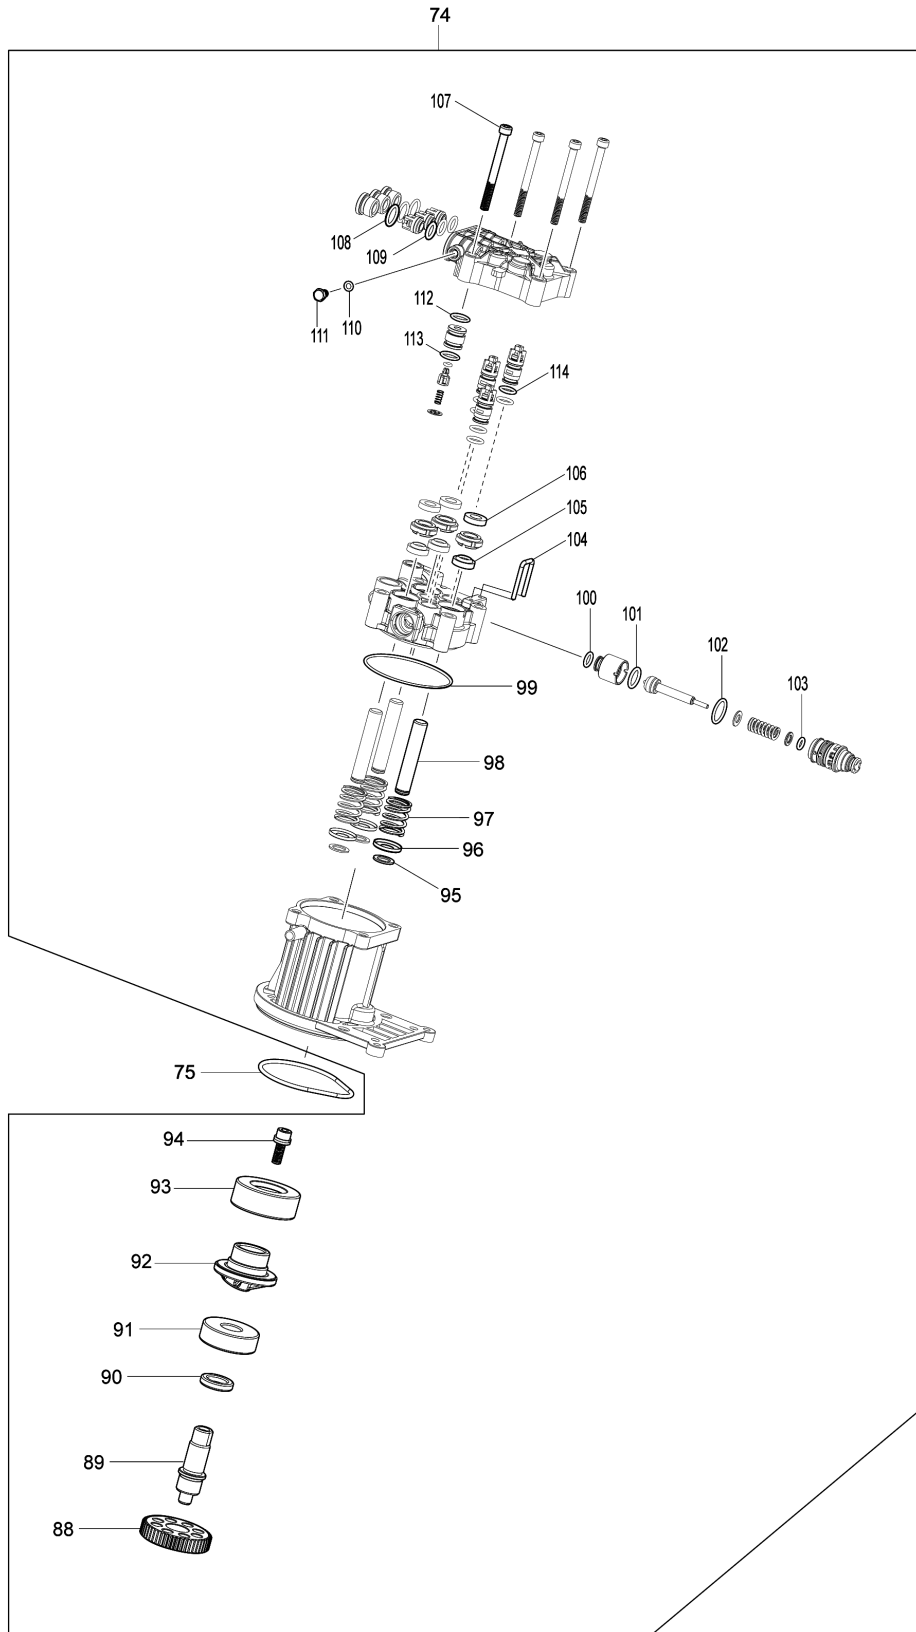

Model No.HW1200 HIGH PRESSURE WASHER