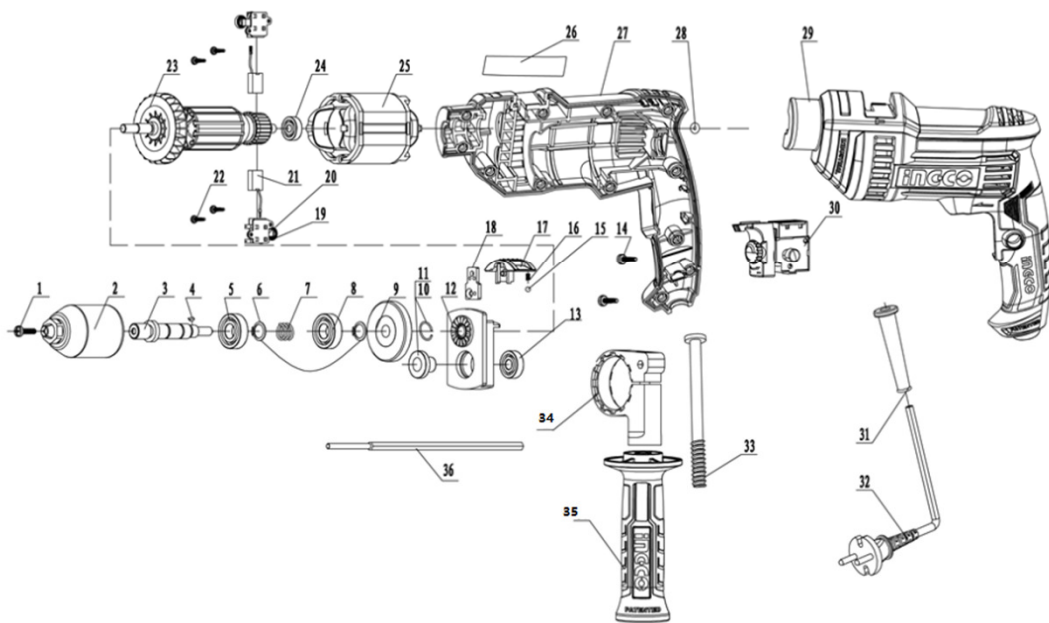

ID8108

Item No.	Part No.	Part Description	Remark
ID8108-EW			
ID8108-SP-1	AA004000080	Left-threaded screw M6*25	1pcs/1set
ID8108-SP-2	AA004000002	Chuck(13mm)	1pcs/1set
ID8108-SP-3	AA004000045	Shaft	1pcs/1set
ID8108-SP-4	AA004000046	Woodruff key(3X10)	1pcs/1set
ID8108-SP-5	A1016001000	Ball Bearing 6001-RS	1pcs/1set
ID8108-SP-6	AA004000048	Circlip ϕ 12	2pcs/1set
ID8108-SP-7	AA004000050	Spring	1pcs/1set
ID8108-SP-8	DD00003063	Bearing 6001-2Z	1pcs/1set
ID8108-SP-9	DD00005181	Gear	1pcs/1set
ID8108-SP-10	AA004000053	Circlip ϕ 10	1pcs/1set
ID8108-SP-11	AA004000054	sealing ring	1pcs/1set
ID8108-SP-12	DD00003064	Motor Support	1pcs/1set
ID8108-SP-13	A1010608000	Ball Bearing	1pcs/1set
ID8108-SP-14	DD00004722	Screw ST4X16	12pcs/1set
ID8108-SP-15	AA004000059	steel ball	1pcs/1set
ID8108-SP-16	AA004000058	spring	1pcs/1set
ID8108-SP-17	AA004000057	function lever	1pcs/1set
ID8108-SP-18	AA004000056	Slip Plate Drill/Impact Selector	1pcs/1set
ID8108-SP-19	AA004000068	coil spring	2pcs/1set
ID8108-SP-20	DD00003065	Carbon brush holder	2pcs/1set
ID8108-SP-21	DD00003066	Carbon Brush	2pcs/1set
ID8108-SP-22	AA004000064	Screw	4pcs/1set
ID8108-SP-23	DD00003067	Rotor	1pcs/1set
ID8108-SP-24	DD00003068	Bearing 627-2RS	1pcs/1set
ID8108-SP-25	DD00003069	Stator assembly	1pcs/1set
ID8108-SP-26	DD00003070	label	1pcs/1set
ID8108-SP-27/29	DD00003071	left&right Housing	1pcs/1set
ID8108-SP-28	DD00003072	O ring ϕ 3X9	3pcs/1set
ID8108-SP-30	DD00003073	Switch	1pcs/1set
ID8108-SP-31	AA004000073	Cord protector	1pcs/1set
ID8108-SP-32	DD00008134	Power Cable 2M	1pcs/1set
ID8108-SP-33	DD00003075	Screw M8x100	1pcs/1set
ID8108-SP-34	DD00003076	Hose clamp	1pcs/1set
ID8108-SP-35	DD00006443	Side handle	1pcs/1set
ID8108-SP-36	DD00003078	Depth stop	1pcs/1set