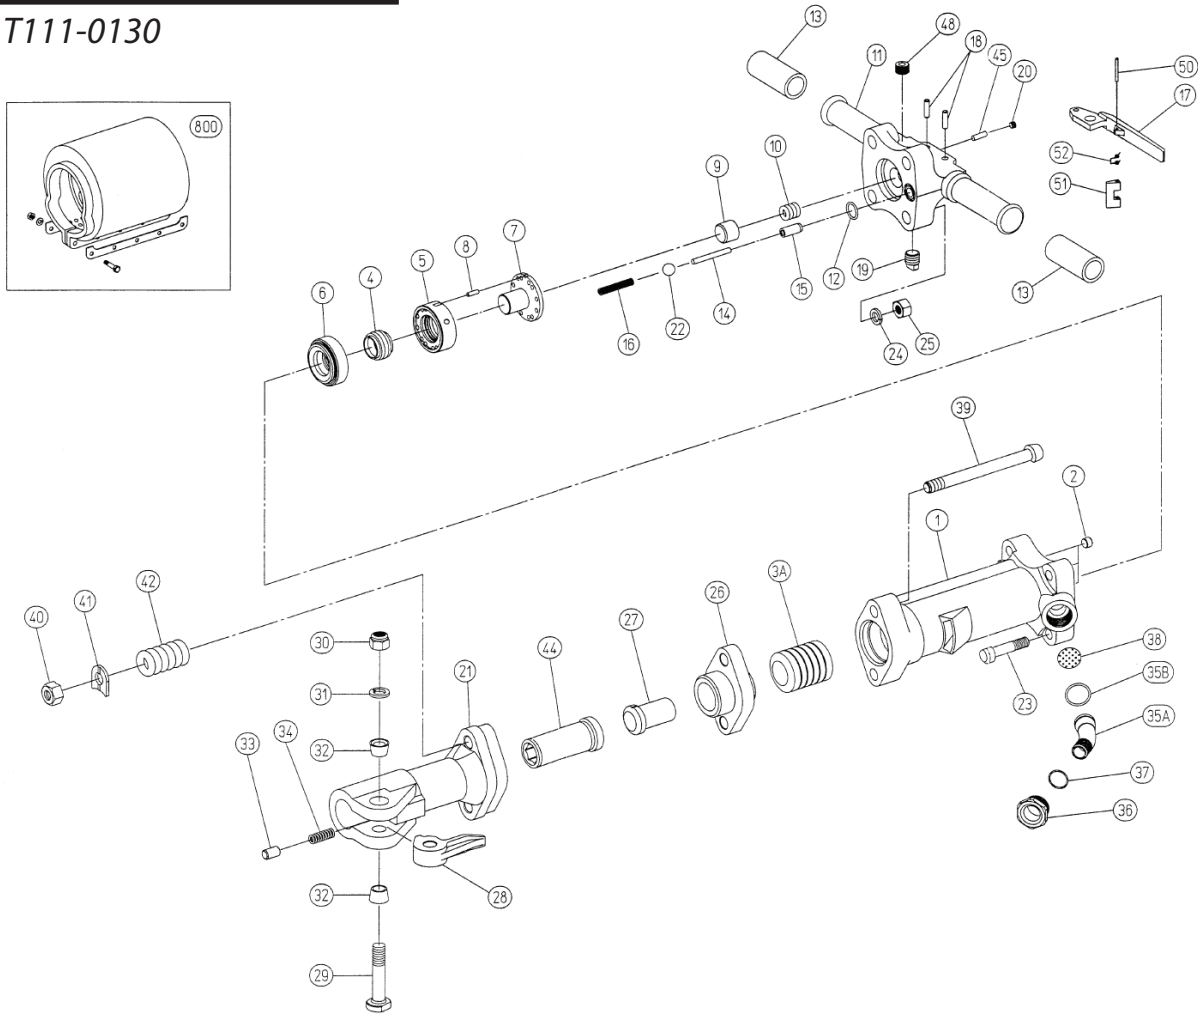

TPB-90 concrete breaker

KT-code: T111-0130

No.	KT-Code	Part no.	Description	Required Q'ty	No.	KT-Code	Part no.	Description	Required Q'ty
001		410271010	Cylinder	1 pc	027		410271581	Tappet	1 pc
002		136301011	Cylinder plug	5 pcs	028	T112-0000	410239610	Steel retainer	1 pc
003A		410271040	Piston	1 pc	029	T112-2230	410241620	Steel retainer bolt	1 pc
004	T112-2070	410241150	Valve	1 pc	030	T112-2010	134601019	Steel retainer bolt nut UNF3/4	1 pc
005		410271190	Valve chest	1 pc	031	T112-2250	131303048	Spring washer W3/4	1 pc
006		410271170	Valve seat	1 pc	032		136301010	Retainer bolt bushing	2 pcs
007		410271200	Valve guide	1 pc	033	T112-2260	410241650	Steel retainer plunger	1 pc
008	T112-2110	130401035	Valve chest dowel pin 6.3x20.3	1 pc	034	T112-2040	130801042	Steel retainer spring	1 pc
009	T112-2120	410241660	Plunger	1 pc	035A		410271370	Air connection tube	1 pc
010	T112-2130	130801040	Plunger spring	1 pc	035B		131103023	O-ring S-29	1 pc
011		410241480	Back head	1 pc	036		410271390	Air connection nut	1 pc
012		131105017	O-ring 6227-17	1 pc	037	T112-0590	131102002	O-ring G-30	1 pc
013	T112-1610	136601011	Rubber grip	2 pcs	038		136801007	Air inlet screen	1 pc
014	T112-2155	410241E00	Throttle pin	1 pc	039		131501017	Front head bolt	2 pcs
015	T112-1630	410201300	Throttle valve stem guide	1 pc	040	T112-2290	410241550	Front head bolt nut	2 pcs
016		130801047	Throttle valve spring	1 pc	041	T112-2300	410241560	Front head lock washer	2 pcs
017	T112-1650	410241311	Safety throttle lever	1 pc	042	T112-2310	130801043	Front head bolt spring	2 pcs
018	T112-1660	410201330	Throttle lever pin 8x30	2 pcs	044	T112-2330	410245572	Front head bushing H1-1/4"	1 pc
019	T112-1670	134905012	Oil plug NPTF 1/2	1 pc	045	T112-2320	136101011	Oil control felt	1 pc
020	T112-1680	134901001	Hex socket head plug PP-2 PT1/8	1 pc	048		134903004	GDL plug NPTF 1/2	2 pcs
021		410241531	Front head	1 pc	050		130604040	Spring pin 4x40	1 pc
022	T112-1070	130505048	Polyurethane rubber ball 3/4	1 pc	051	T112-1814	410241761	Stop lever	1 pc
023		131501018	Back head bolt	4 pcs	052	T112-1815	130801046	Stop lever spring	1 pc
024	T112-2190	131301116	Spring washer M16 (No.3)	4 pcs	098	T112-0780	136501006	Poly cap 3/4	1 pc
025	T112-2200	410241510	Back head bolt nut	4 pcs	800		41027187C	Muffle CP	1 pc
026		410271591	Tappet seat	1 pc					