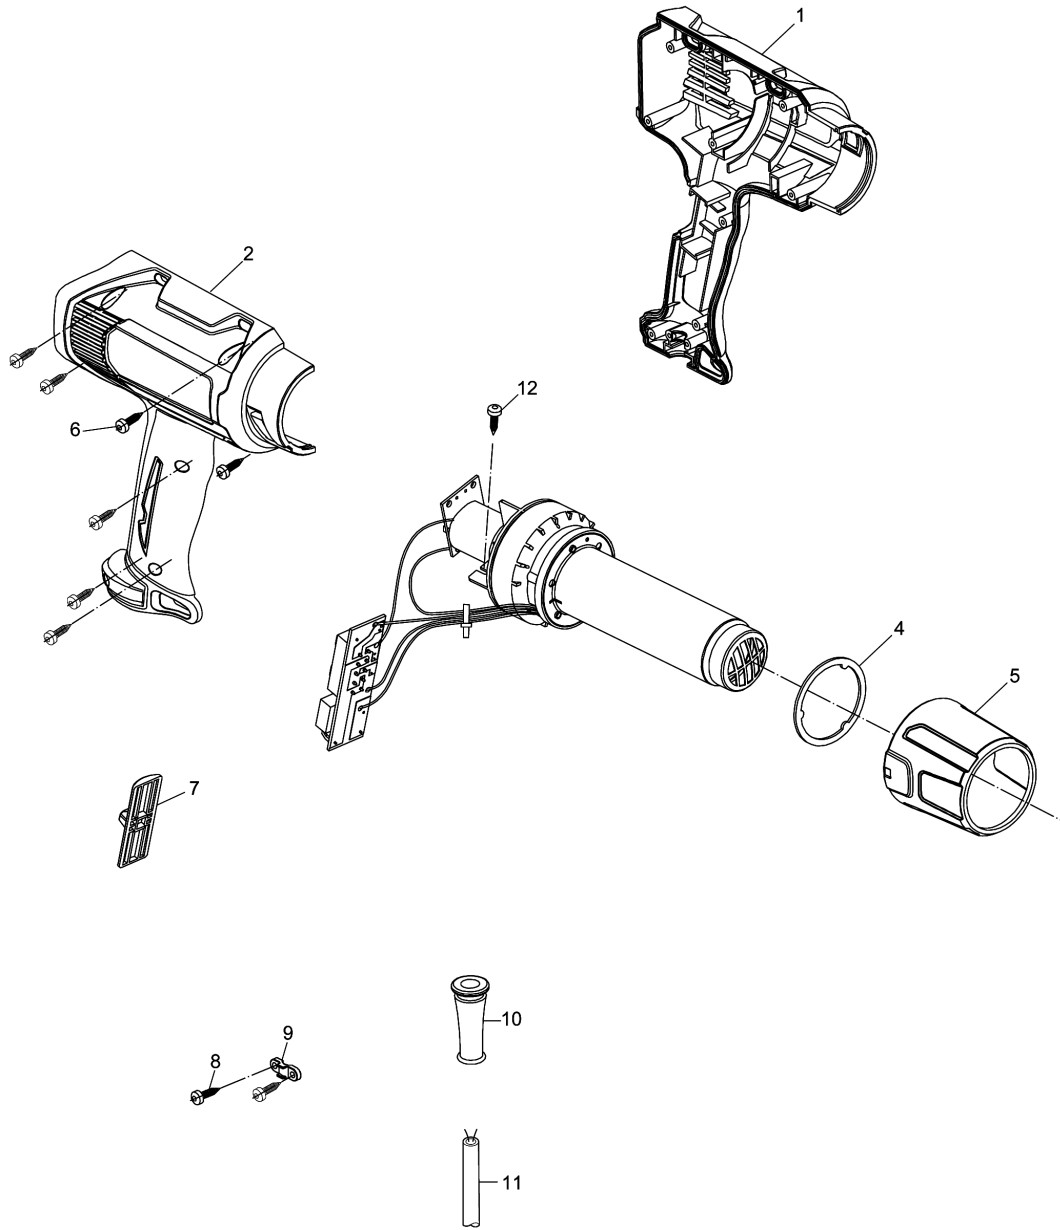

Model No.HG6030 HEAT GUN

Model No.HG6030 HEAT GUN

| รายการ | รหัสอะไหล่ | รายละเอียด | การ แลกเปลี่ยน | จำนวน | New/Old | ขาย | ซื้อ | ข้อความ |
|--------|------------|-----------------------------|-------------------|-------|---------|-----|------|---------|
| 001 | PR00000001 | HOUSING LEFT | | 1 | | | | |
| 002 | PR00000003 | HOUSING RIGHT | | 1 | | | | |
| 004 | PR00000011 | SUPPORT RING | | 1 | | | | |
| 005 | PR00000010 | FRONT COVER COMPLETE | | 1 | | | | |
| 006 | PR00000004 | TAPPING SCREW | | 7 | | | | |
| 007 | PR00000026 | SWITCH COVER | | 1 | | | | |
| 008 | PR00000007 | TAPPING SCREW | | 2 | | | | |
| 009 | PR00000006 | CORD CLAMP | | 1 | | | | |
| 010 | PR00000008 | CORD GUARD | | 1 | | | | |
| 011 | PR00000044 | POWER SUPPLY CORD | | 1 | | | | |
| 012 | PR00000007 | TAPPING SCREW | | 1 | | | | |
| 013 | PR00000025 | HEATER MOTOR SWITCH ASSY | | 1 | | | | |
| A01 | PR00000028 | GLASS PROTECTION NOZZLE | | 1 | * | | | |
| A02 | PR00000029 | WIDE-SLOT NOZZLE | | 1 | * | | | |
| A03 | PR00000030 | REFLECTOR NOZZLE | | 1 | * | | | |
| A04 | PR00000031 | REDUCTION NOZZLE 20mm | | 1 | * | | | |
| A05 | PR00000032 | OVERLAP WELDING NOZZLE | | 1 | * | | | |
| A06 | PR00000033 | SOLDER SLEEVES REFLECTOR | | 1 | * | | | |
| A07 | PR00000034 | WELDING NOZZLE | | 1 | * | | | |
| A08 | PR00000035 | PRESSURE ROLLER | | 1 | * | | | |
| A09 | PR00000036 | WELDING RODS (ABS) | | 1 | * | | | |
| A10 | PR00000037 | WELDING RODS (HDPE) | | 1 | * | | | |
| A11 | PR00000038 | WELDING RODS (PP) | | 1 | * | | | |
| A12 | PR00000039 | SPEED WELDING NOZZLE | | 1 | * | | | |
| A13 | PR00000040 | SCRAPER | | 1 | * | | | |
| A14 | PR00000041 | SCRAPER SET | | 1 | * | | | |
| A15 | PR00000042 | SCRAPER | | 1 | * | | | |
| A16 | PR00000060 | PLASTIC CASE | | 1 | | | | |
| C10 | PR00000127 | PLASTIC CASE LATCH | | 2 | | | | |

Please order the parts with part number.

Print Date 15/8/2021