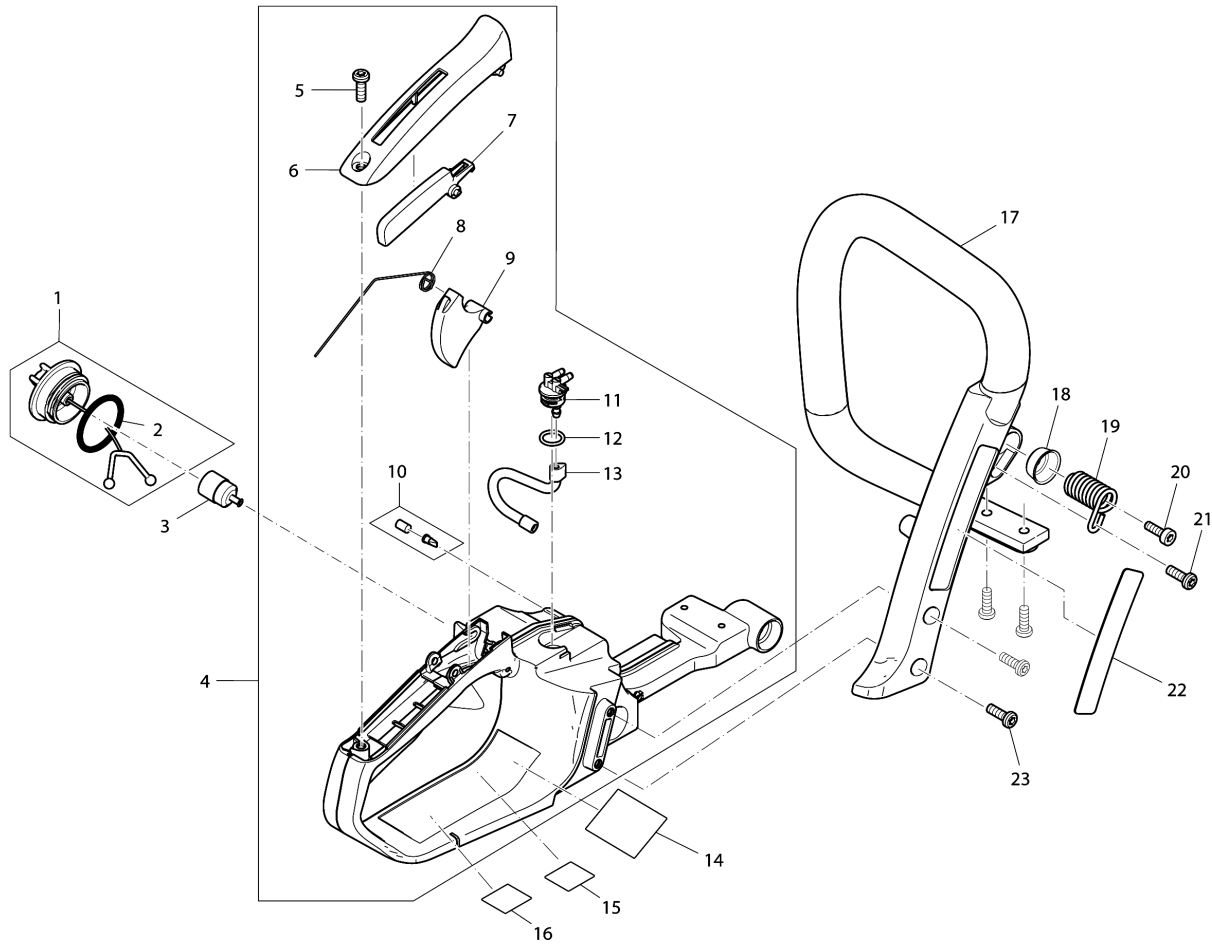

# Model No.TEY1201 PETROL CHAIN SAW