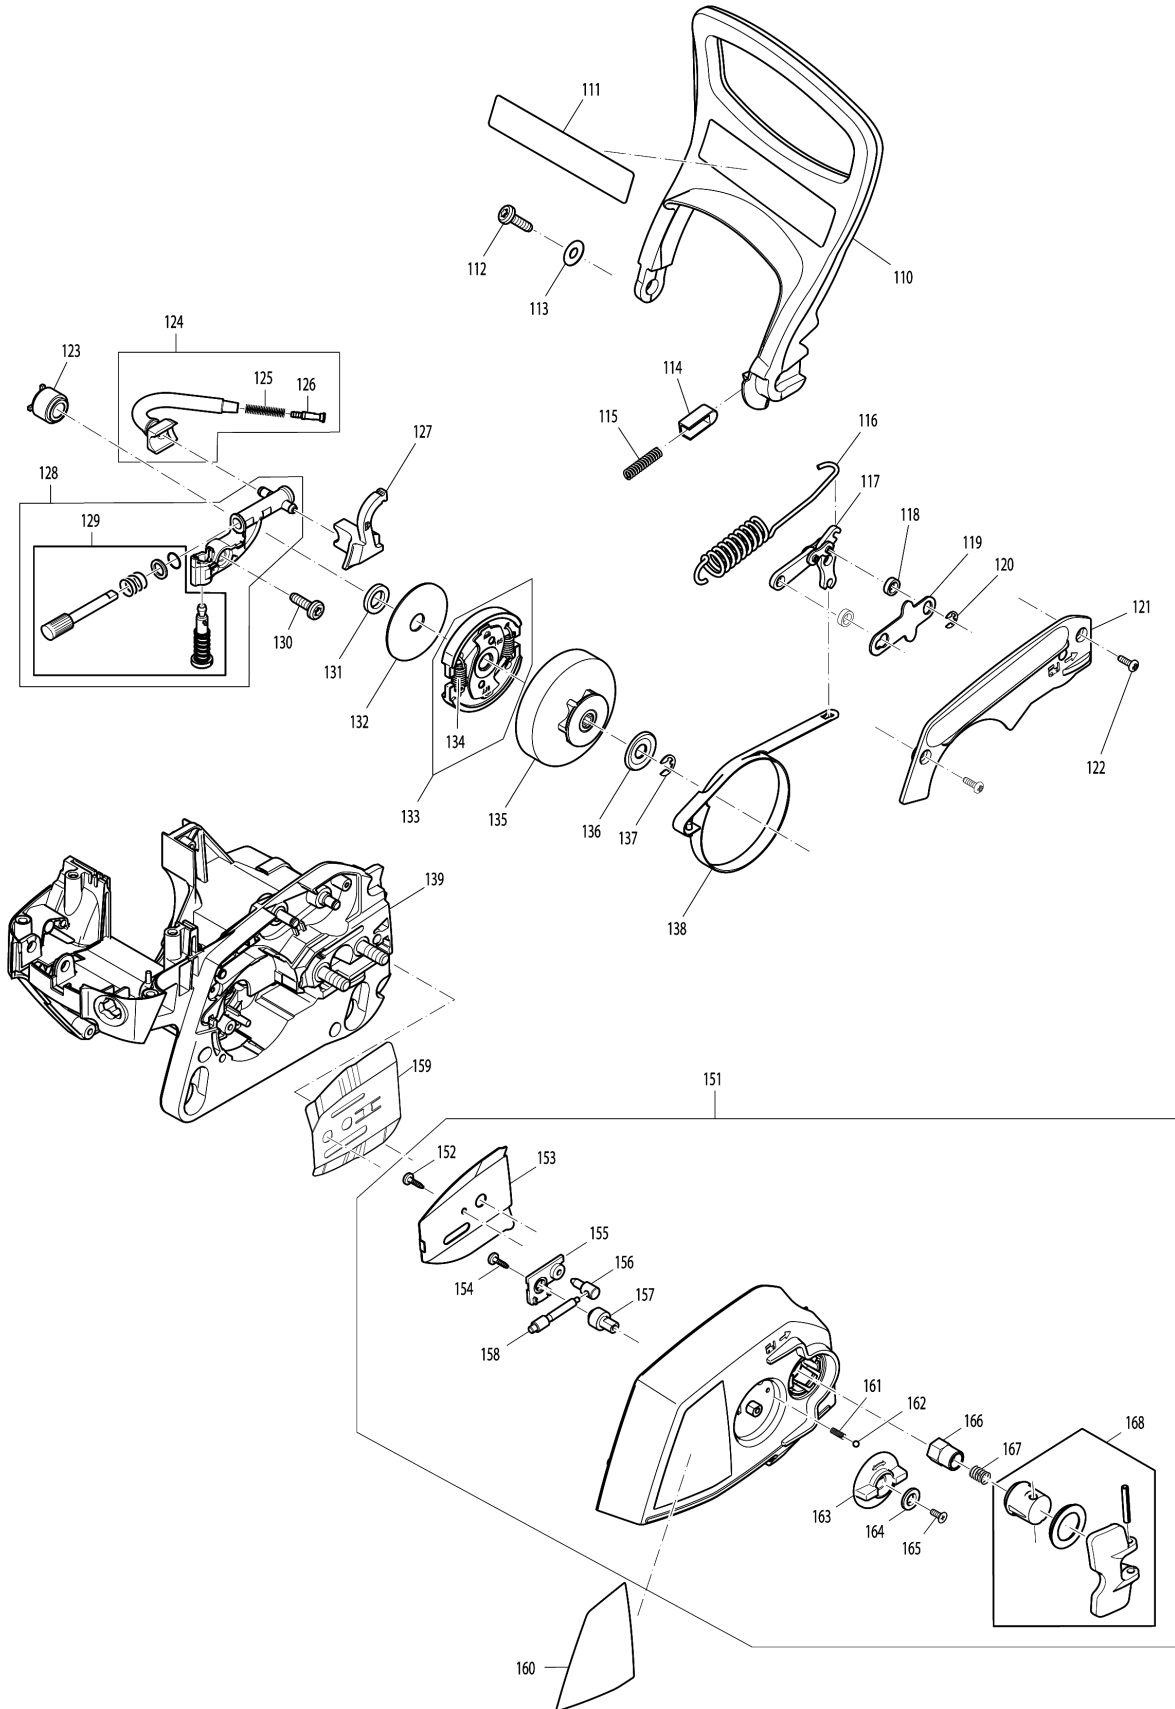

Model No.TEY1201 PETROL CHAIN SAW