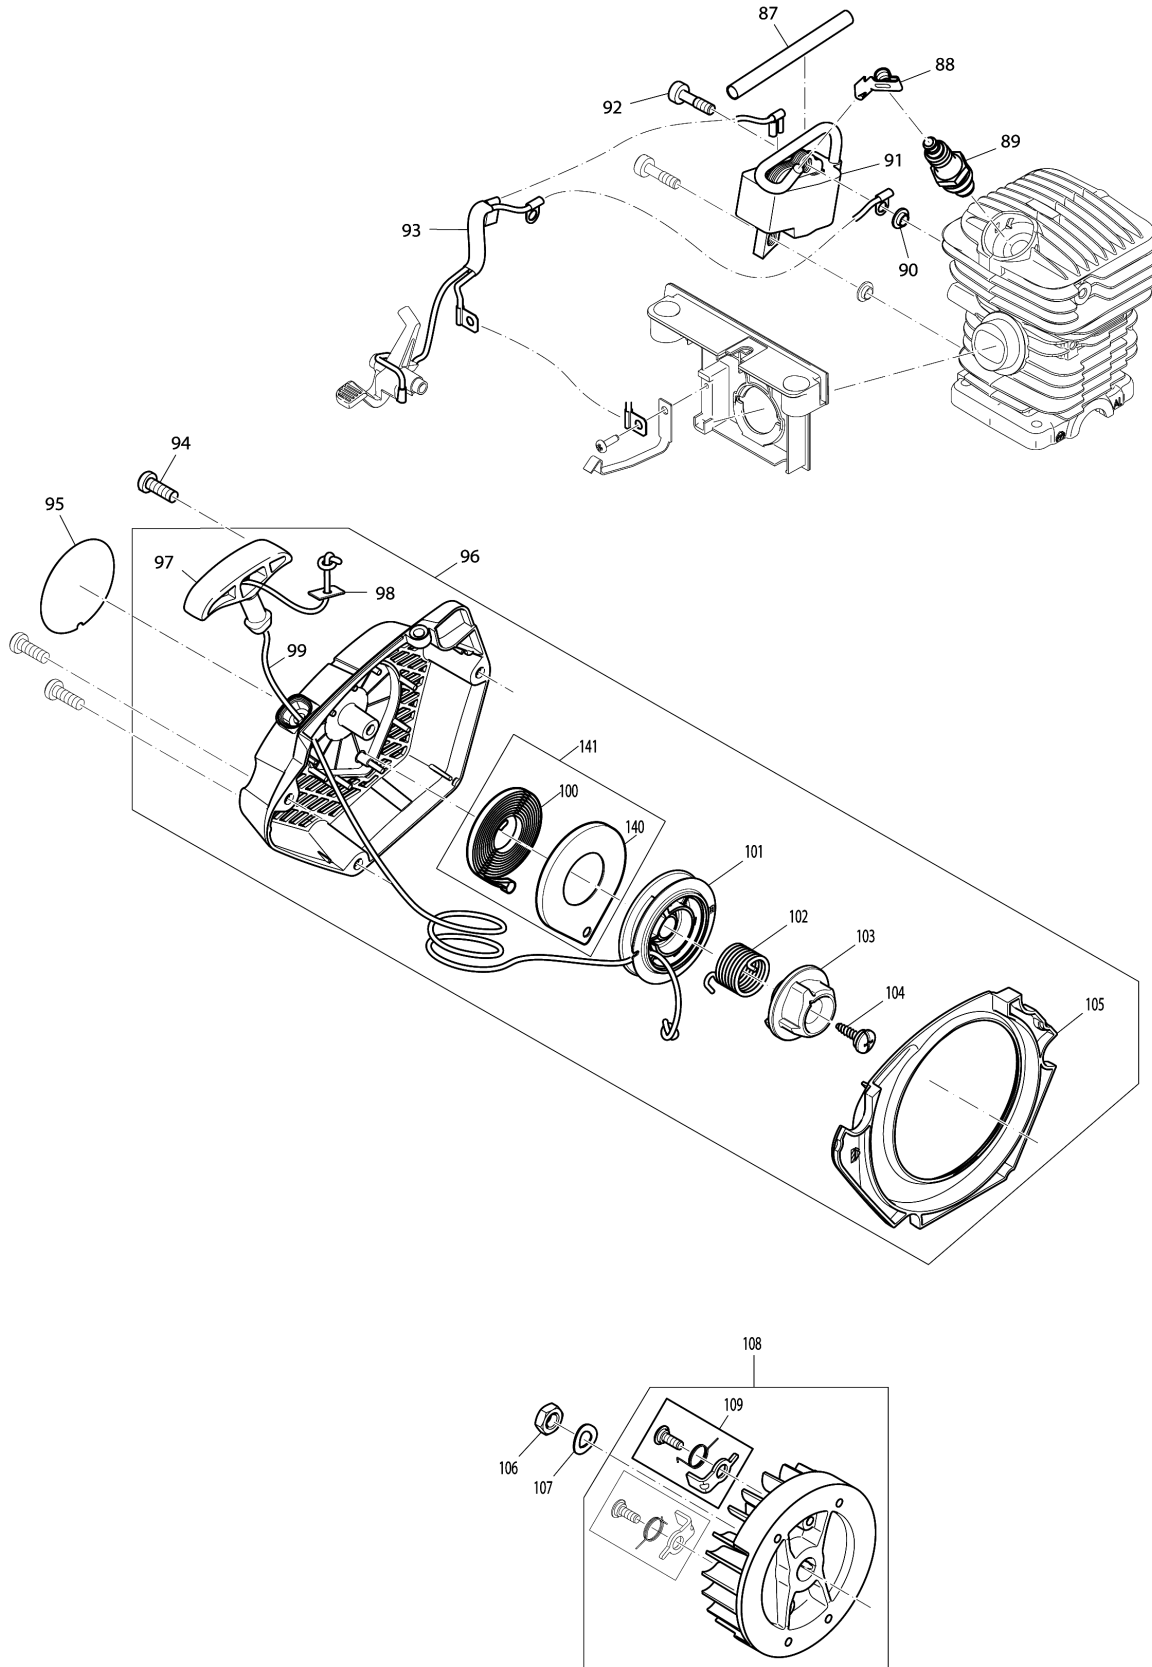

# Model No.TEY1201 PETROL CHAIN SAW

### Model No.TEY1201 PETROL CHAIN SAW