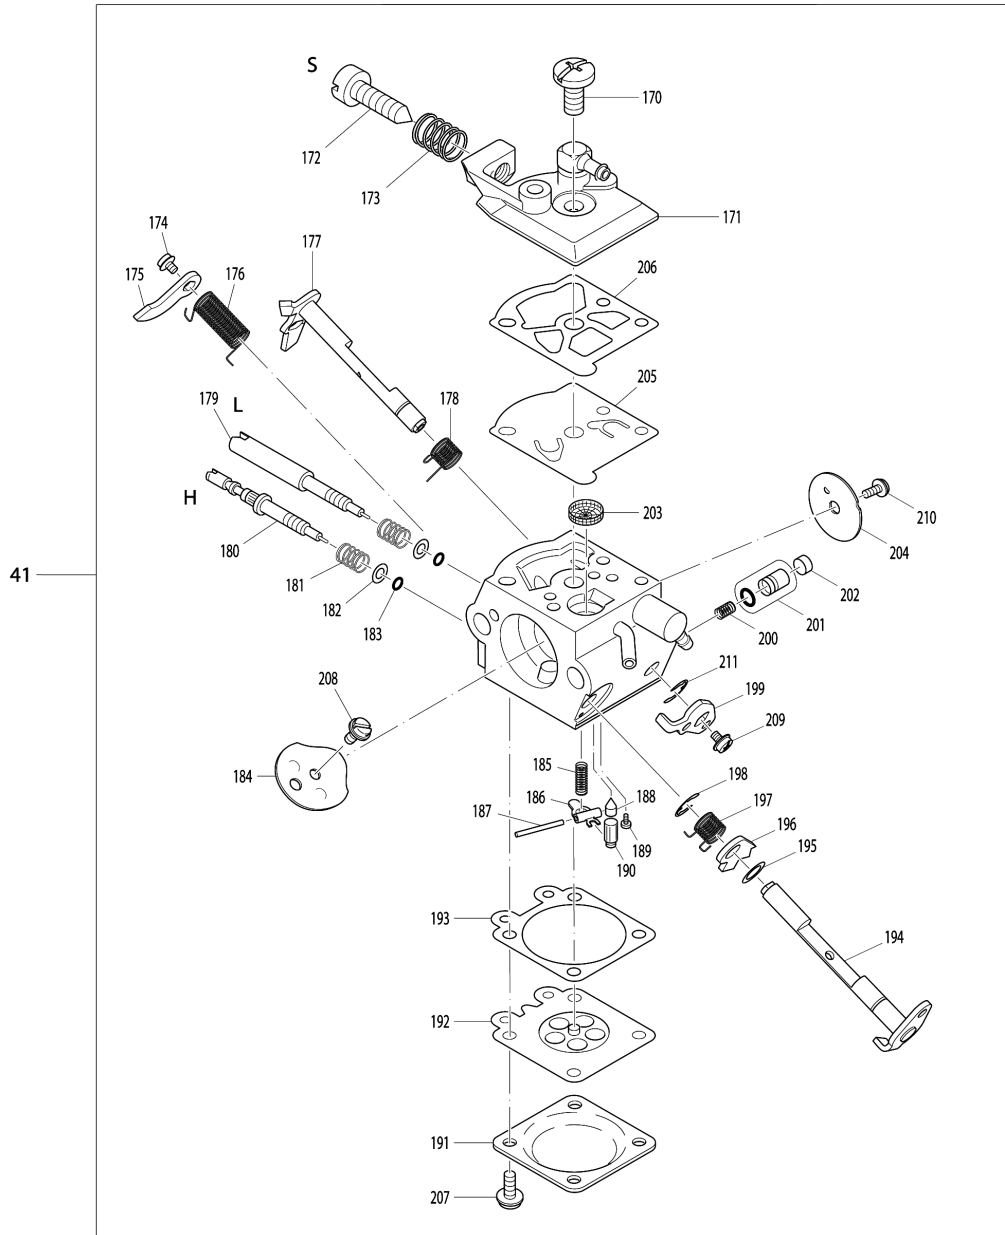

# Model No.TEY1201 PETROL CHAIN SAW

### Model No.TEY1201 PETROL CHAIN SAW