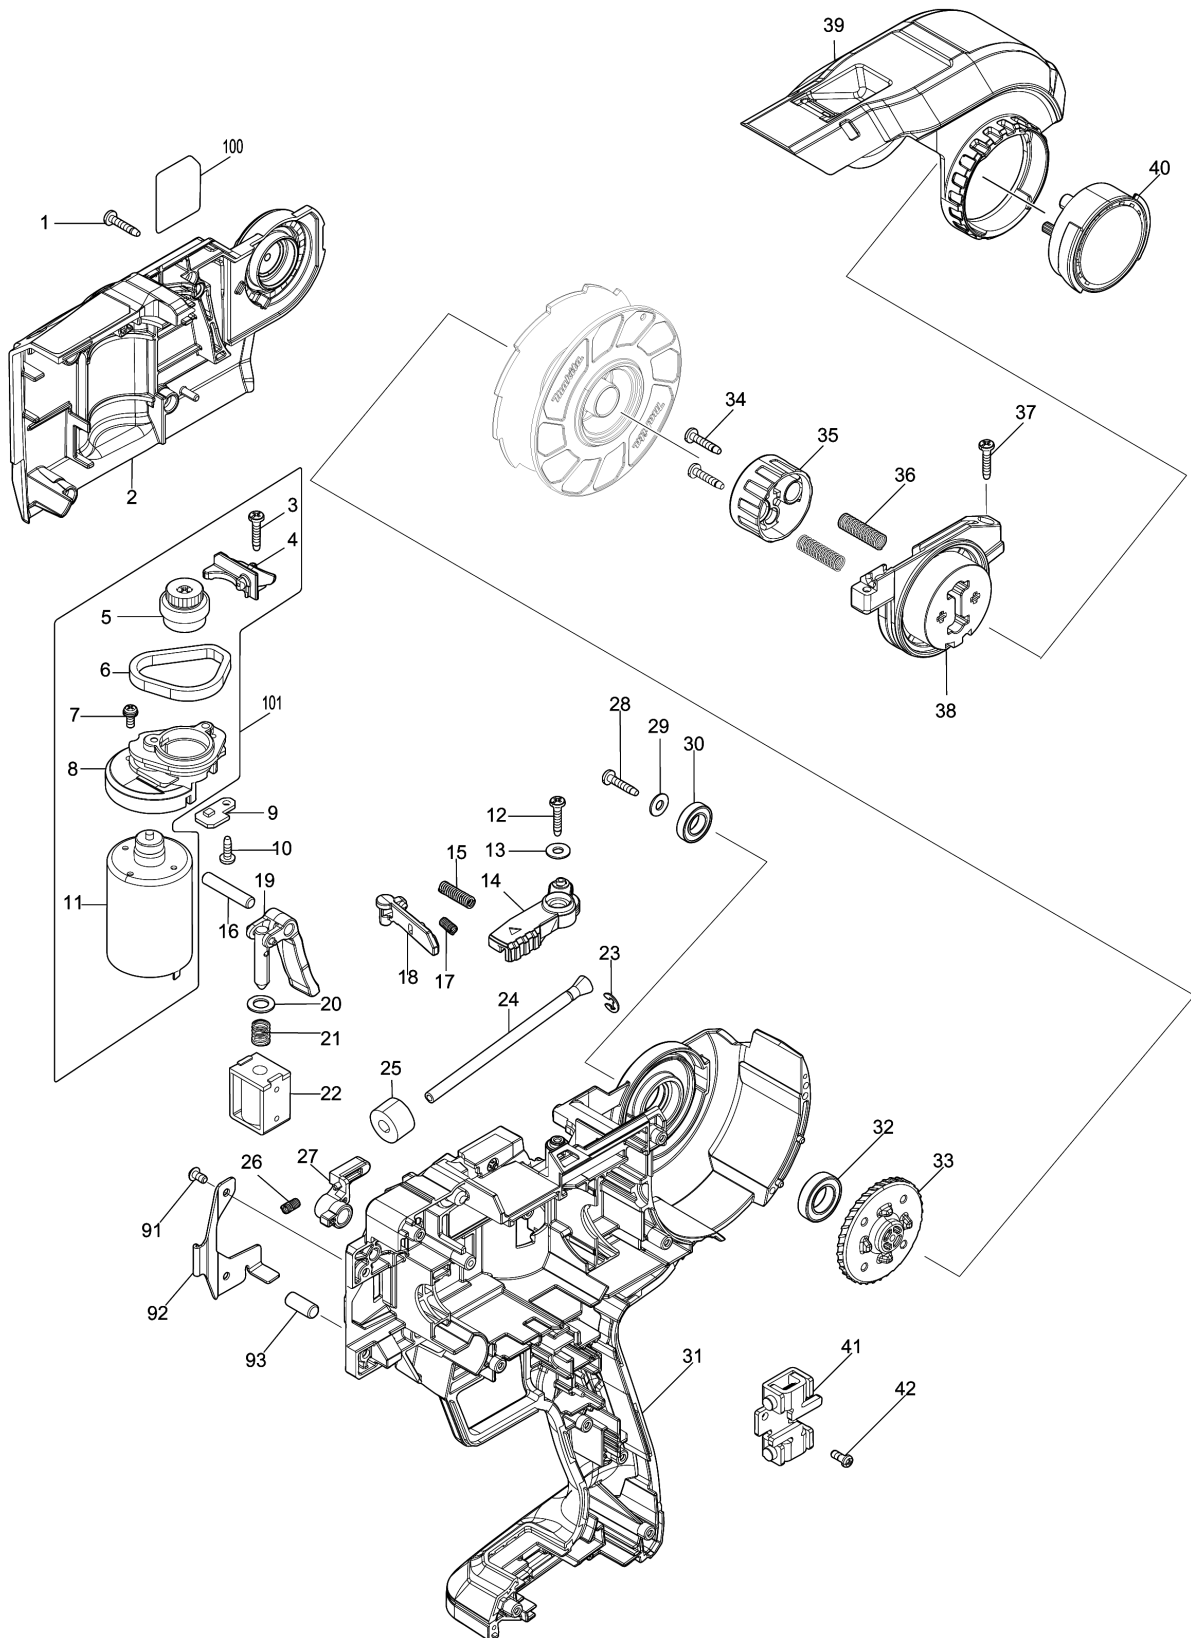

Model No.DTR180 CORDLESS REBAR TYING TOOL