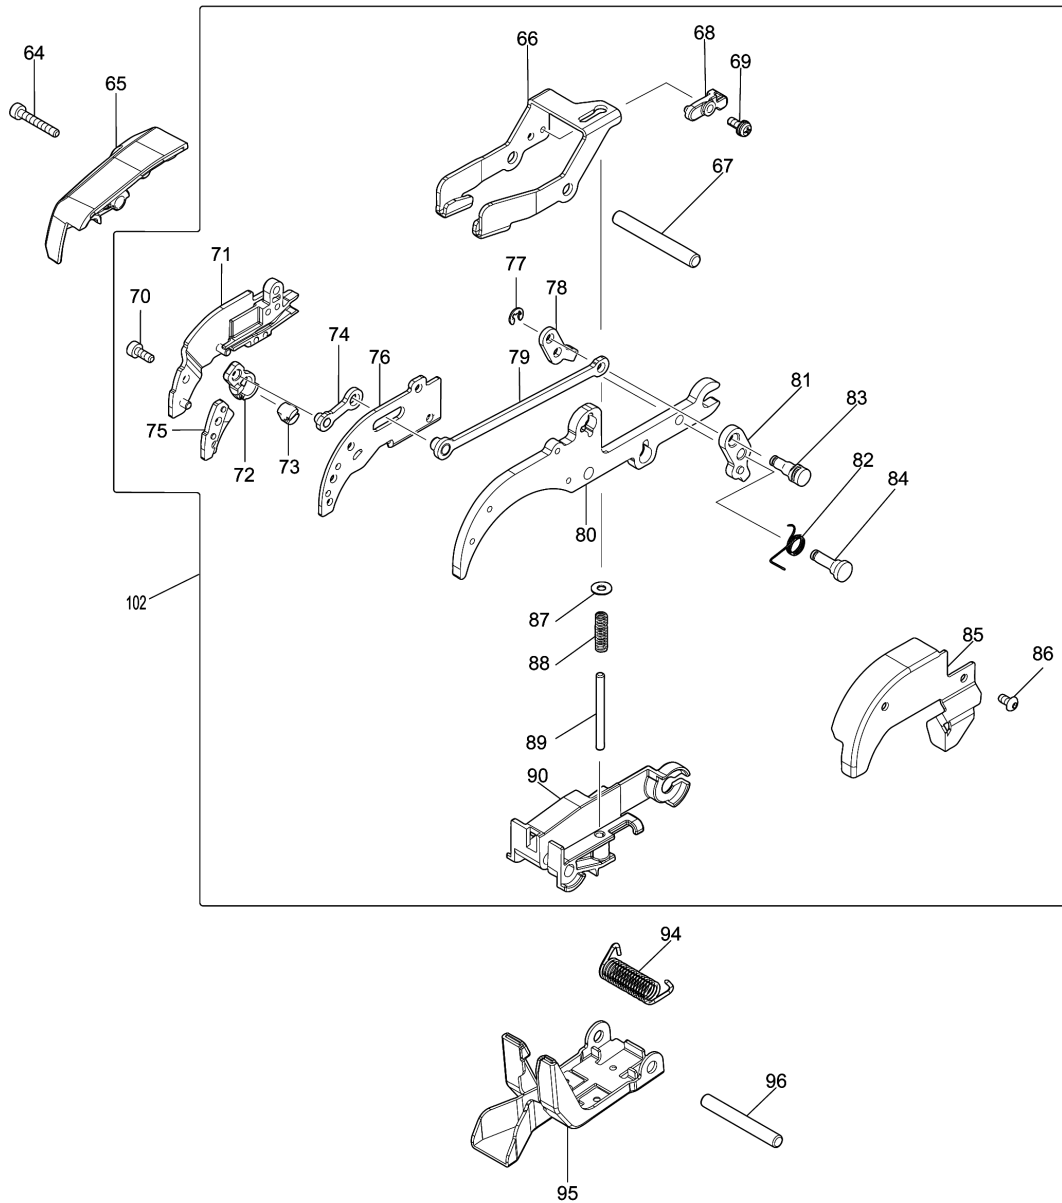

Model No.DTR180 CORDLESS REBAR TYING TOOL