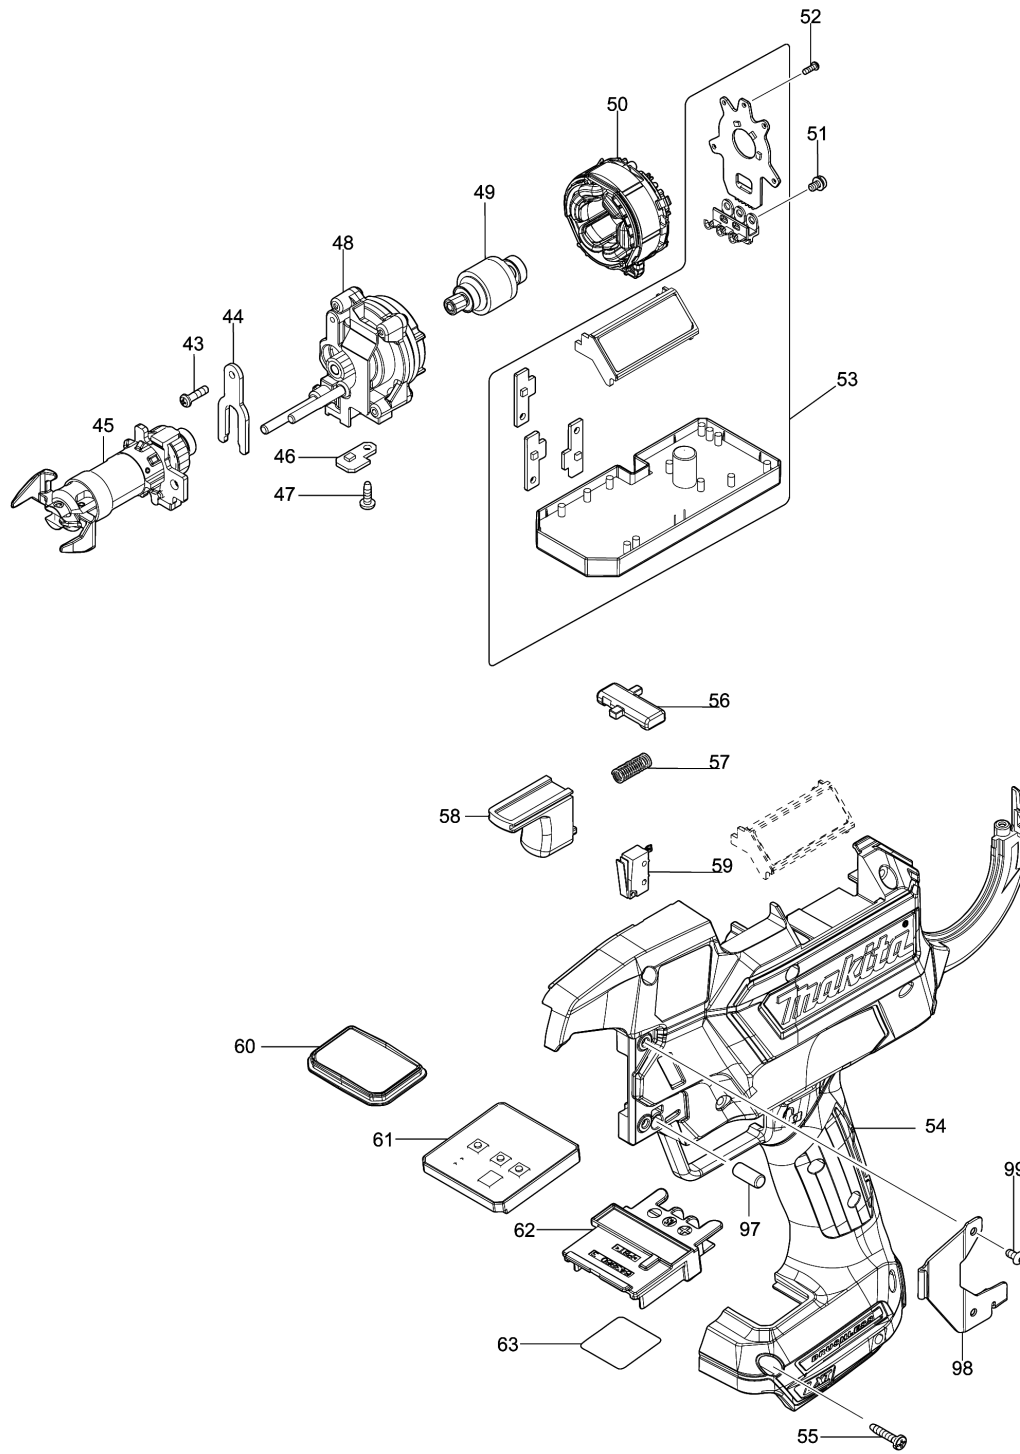

Model No.DTR180 CORDLESS REBAR TYING TOOL