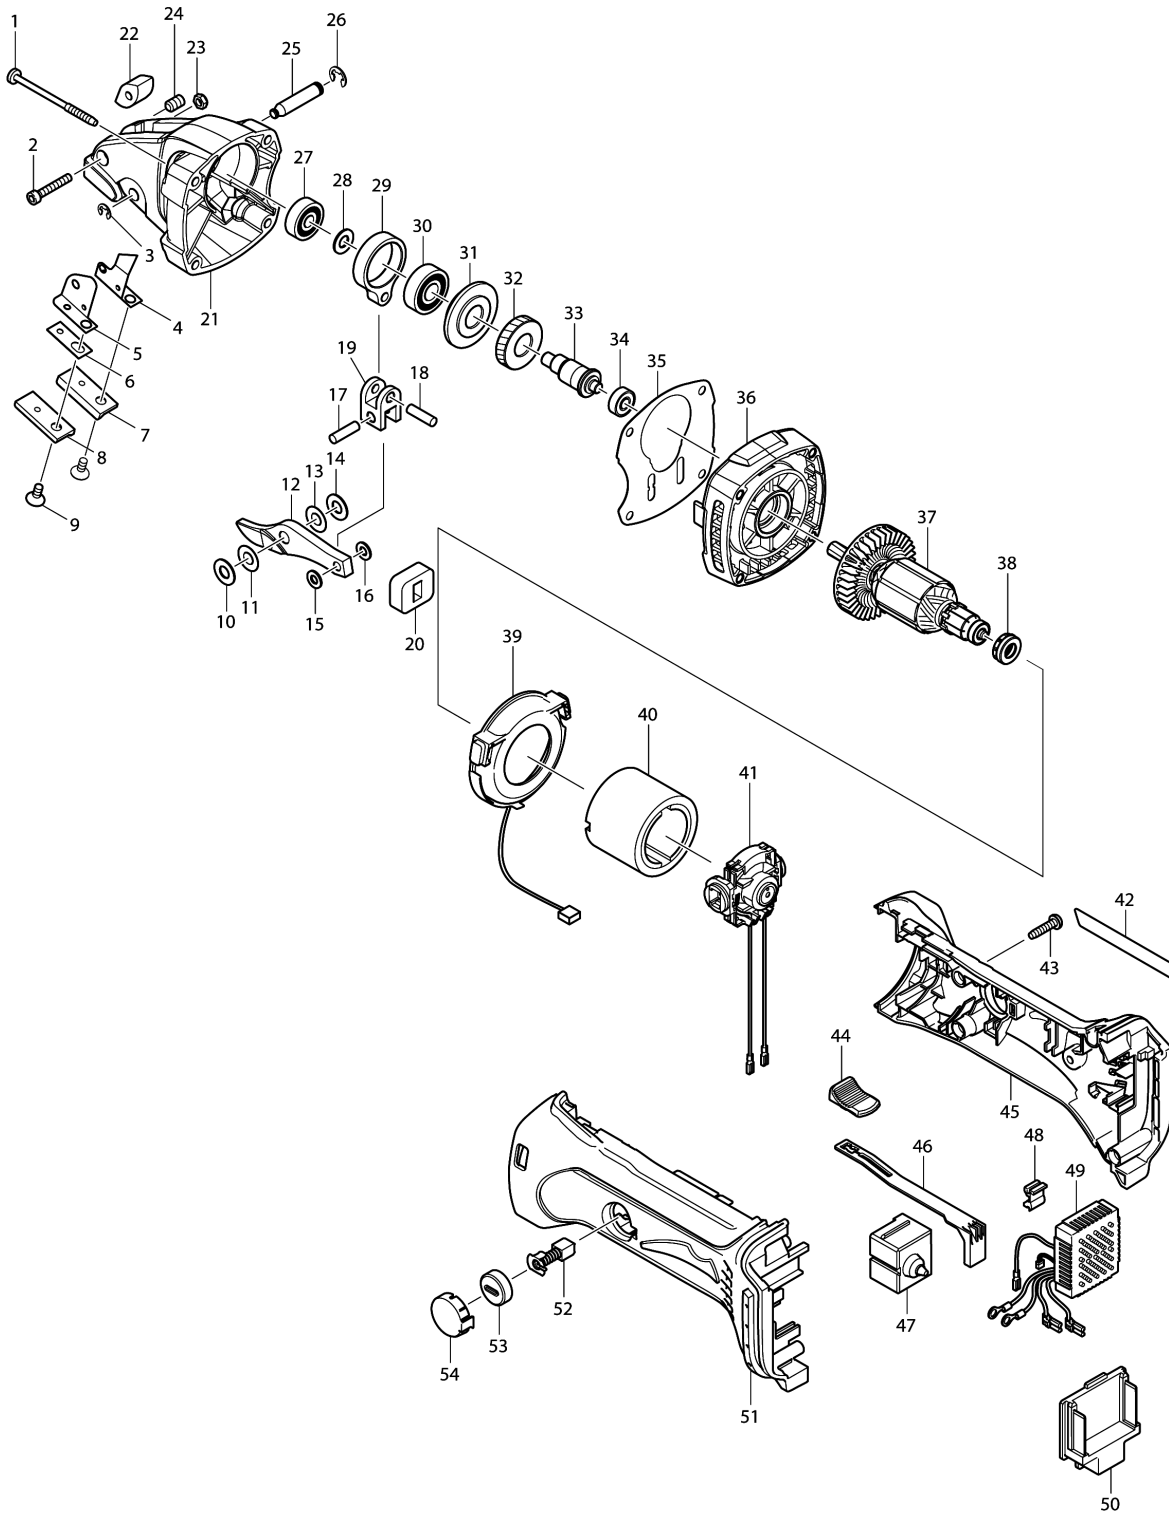

Model No.DJS161 CORDLESS STRAIGHT SHEAR 1.6MM