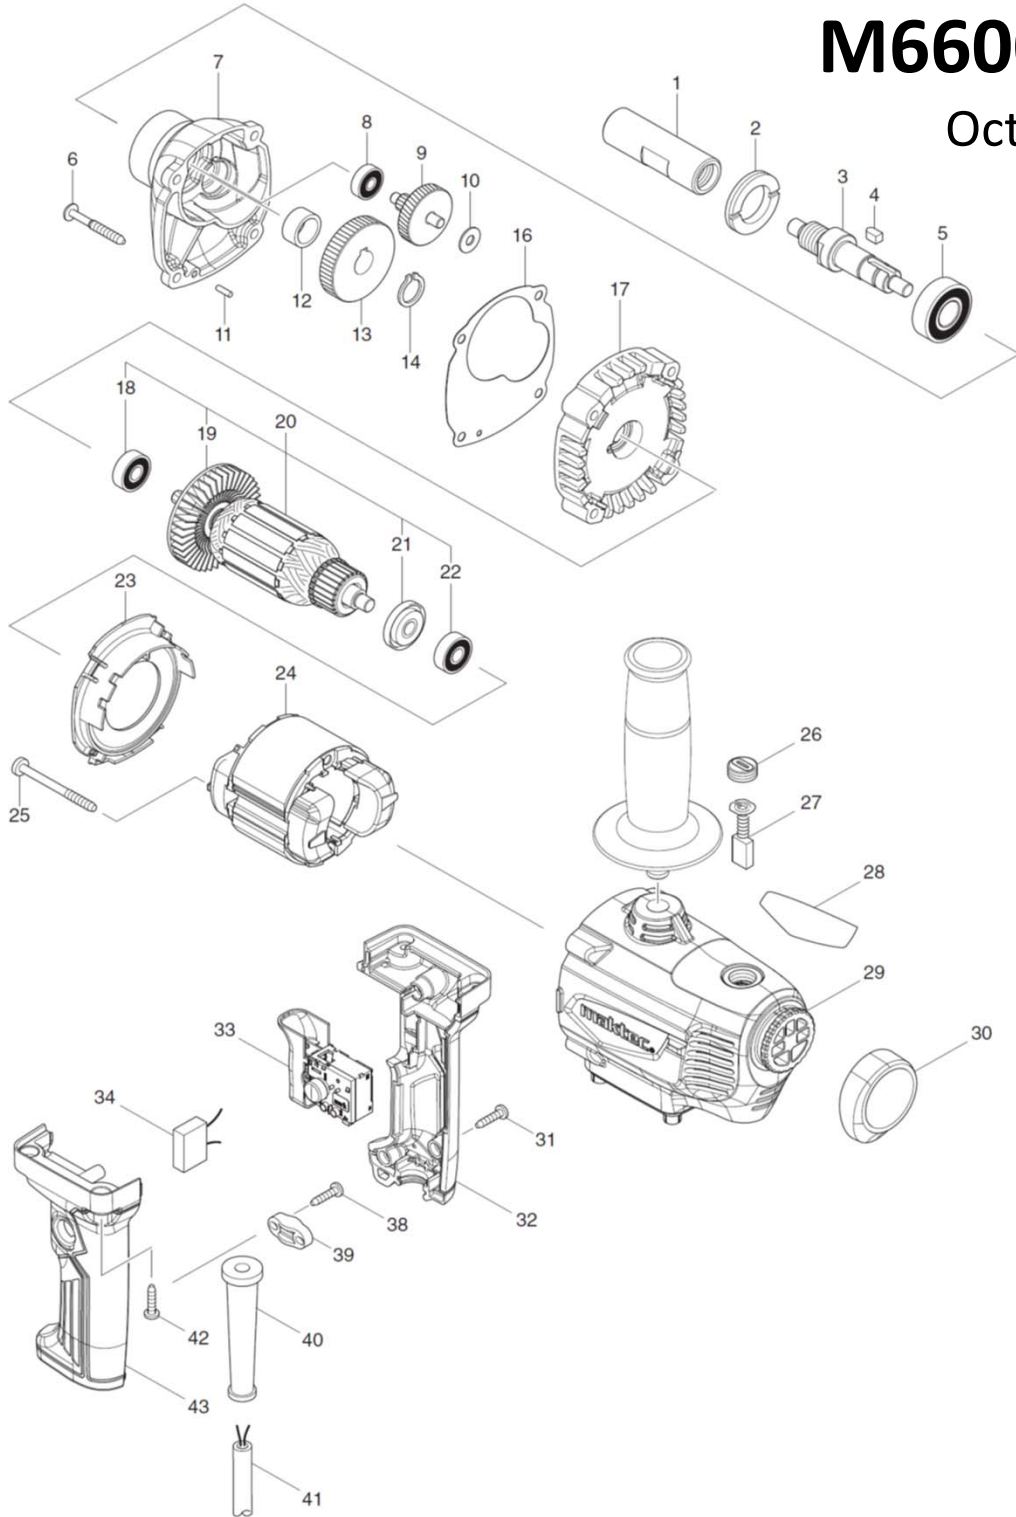

M6600XB

Oct 2022

NO.	PARTS NO.	DESCRIPTION	ราคาตั้ง (บาท)
1	324265-3	SHAFT HOLDER	800
2	285848-3	BEARING RETAINER 23-36	120
3	326439-2	SPINDLE	350
4	254211-1	KEY 5	80
5	211487-3	BALL BEARING 6202DDW	160
6	266211-9	TAPPING SCREW 5X40	60
7	142841-9	GEAR HOUSING COMPLETE	820
7	263002-9	RUBBER PIN 4	30
8	211499-6	BALL BEARING 626ZZ	120
9	226028-2	GEAR COMPLETE 7-41	1,140
10	253804-1	FLAT WASHER 6	40
11	256180-2	PIN 3	40
12	257018-4	RING 15	150
13	221261-1	SPUR GEAR 47	720
14	961054-1	RETAINING RING S-14	30
16	442207-6	GASKET	190
17	142840-1	GEAR HOUSING COVER COMPLETE	760
17	263002-9	RUBBER PIN 4	30
18	210029-0	BALL BEARING 608ZZ	130
19	241850-6	FAN 60	210
20	513913-1	ARMATURE ASS'Y 220V	
21	681644-1	INSULATION WASHER	60
22	210029-0	BALL BEARING 608ZZ	
23	455343-9	BAFFLE PLATE	110
24	594653-0	FIELD ASS'Y 220V	
24	654020-2	RING TERMINAL	50
24	654485-8	PARALLEL SPLICE	20
25	266418-7	TAPPING SCREW 5X55	40
26	643750-0	BRUSH HOLDER CAP 7-11	70
27	B-80379	CARBON BRUSH SET CB-303A	190
29	143260-2	MOTOR HOUSING COMPLETE	940
29	644501-4	BRUSH HOLDER 5X11	190
30	424654-3	CAP	140
31	266326-2	TAPPING SCREW 4X18	30
32	183B04-0	SWITCH HANDLE SET	540
33	650714-7	SWITCH TN04-6/1BEK	580
38	266326-2	TAPPING SCREW 4X18	30
39	687124-5	STRAIN RELIEF	70
40	682569-2	CORD GUARD 8-85	110
41	691284-7	POWER SUPPLY CORD 0.75-2-2.0	290
42	266326-2	TAPPING SCREW 4X18	30
43	183B04-0	SWITCH HANDLE SET	540
A01	142088-5	GRIP 36 COMPLETE	
A02	165757-1	MIXING BLADE 165	
A03	265220-5	HEX. BOLT M8X18	430
A04	168349-5	SHAFT COMPLETE	