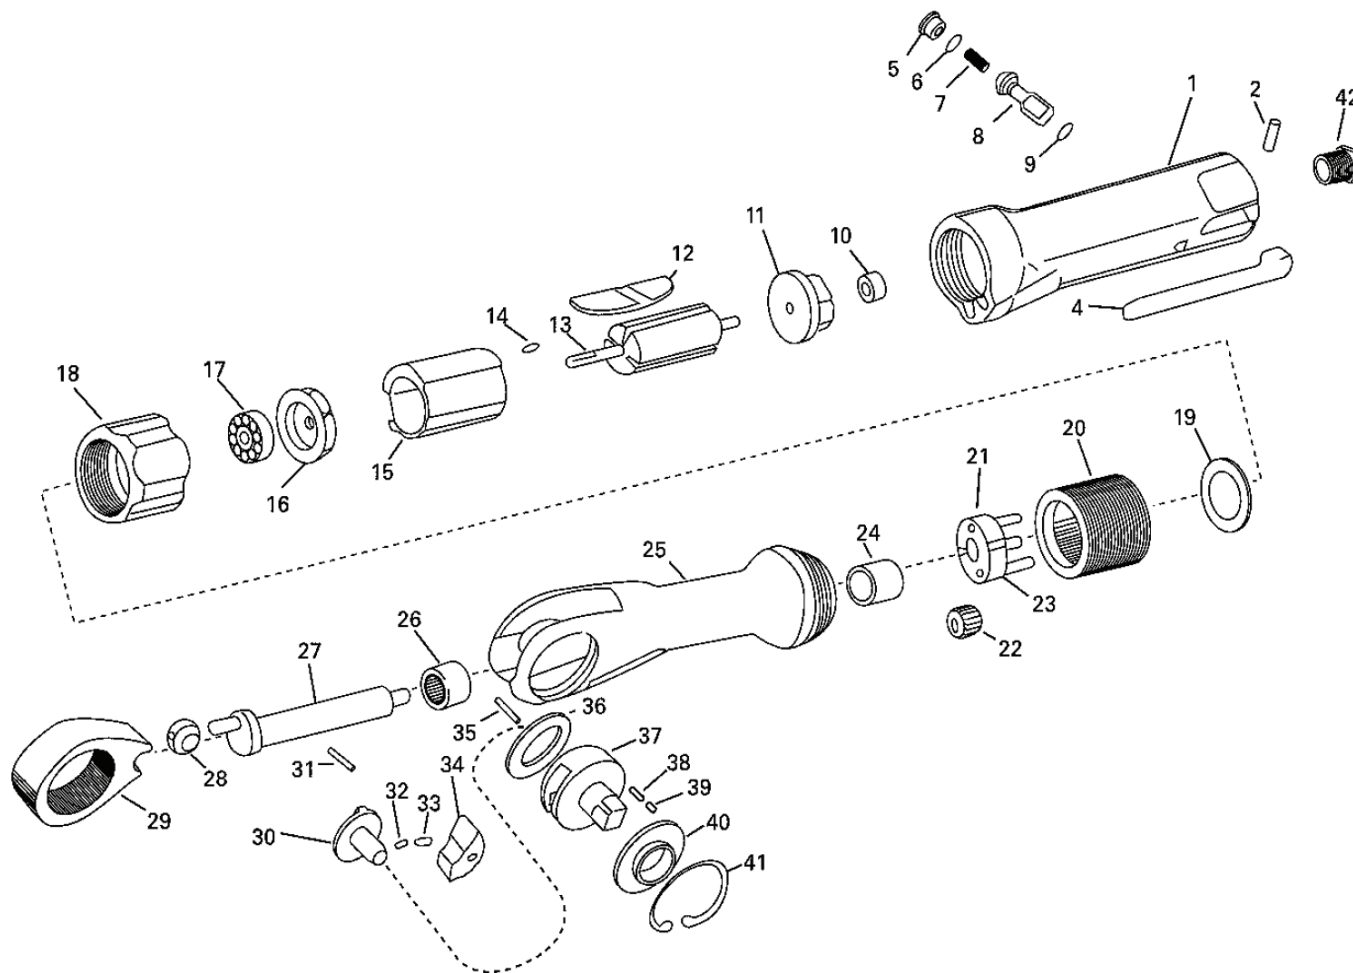

MR-2410B Ratchet wrench

KT-code: T111-0520

No.	KT-Code	Part no.	Description	Required Q'ty
001	T112-4165	T50404010	Motor housing	1 pc
002	T112-3258	T50402090	Spring pin 3x24	1 pc
004		T50402070	Throttle lever	1 pc
005	T112-4170	T50402010	Valve screw	1 pc
006	T112-4180	T50402020	O-ring P-8	1 pc
007	T112-4190	T50404070	Spring	1 pc
008		T50402050	Valve stem	1 pc
009		T50402040	O-ring P-5	1 pc
010	T112-3170	T50404100	Bearing 626ZZ	1 pc
011	T112-4198	T50404110	Rear plate	1 pc
012	T112-4200	T50404120	Rotor blade (ราคาเป็น 4อัน/ชุด)	4 pcs
013		T50404130	Rotor	1 pc
014		T50404140	Spring pin 1.6x6	1 pc
015	T112-4210	T50404150	Cylinder	1 pc
016	T112-4212	T50404160	Front plate	1 pc
017	T112-3285	T50402180	Bearing 608ZZ	1 pc
018		T50404180	Clamp nut	1 pc
019	T112-4213	T50404190	Washer	1 pc
020	T112-4214	T50404200	Internal gear	1 pc
021	T112-4215	T50404210	Planet gear cage	1 pc
022	T112-4216	T50404220	Planet gear	3 pcs
023	T112-4217	T50404230	Pin 4x15.8	3 pcs
021+023	T112-4218		Planet gear cage + Pin 4x15.8	1+3 pcs
024		T50404240	Bush	1 pc
025		T50404250	Ratchet housing	1 pc
026		T50404260	Needle bearing THL-1212	1 pc
027		T50404270	Crank shaft	1 pc
028		T50404280	Drive bushing	1 pc
029	T112-4220	T50404290	Ratchet yoke	1 pc
030	T112-4222	T50405300	Reverse button for 1/2"SQ	1 pc
031	T112-4224	T50404310	Pin 4.5x12.8	1 pc
032	T112-4225	T50404320	Spring	1 pc
033	T112-4226	T50404330	Lock pin	1 pc
034	T112-4227	T50404340	Ratchet pawl	1 pc
035		T50404350	Spring pin 3x5	1 pc
036	T112-4230	T50404360	Wear washer	1 pc
037	T112-4240	T50404370	Ratchet anvil for 1/2"SQ	1 pc
038	T112-4242	T50404380	Spring	2 pcs
039		T50404390	Steel ball 4mm	2 pcs
040	T112-4245	T50405400	Thrust washer for 1/2"SQ	1 pc
041		T50404410	Retaining ring	1 pc
042		T50404420	Air inlet bushing	1 pc