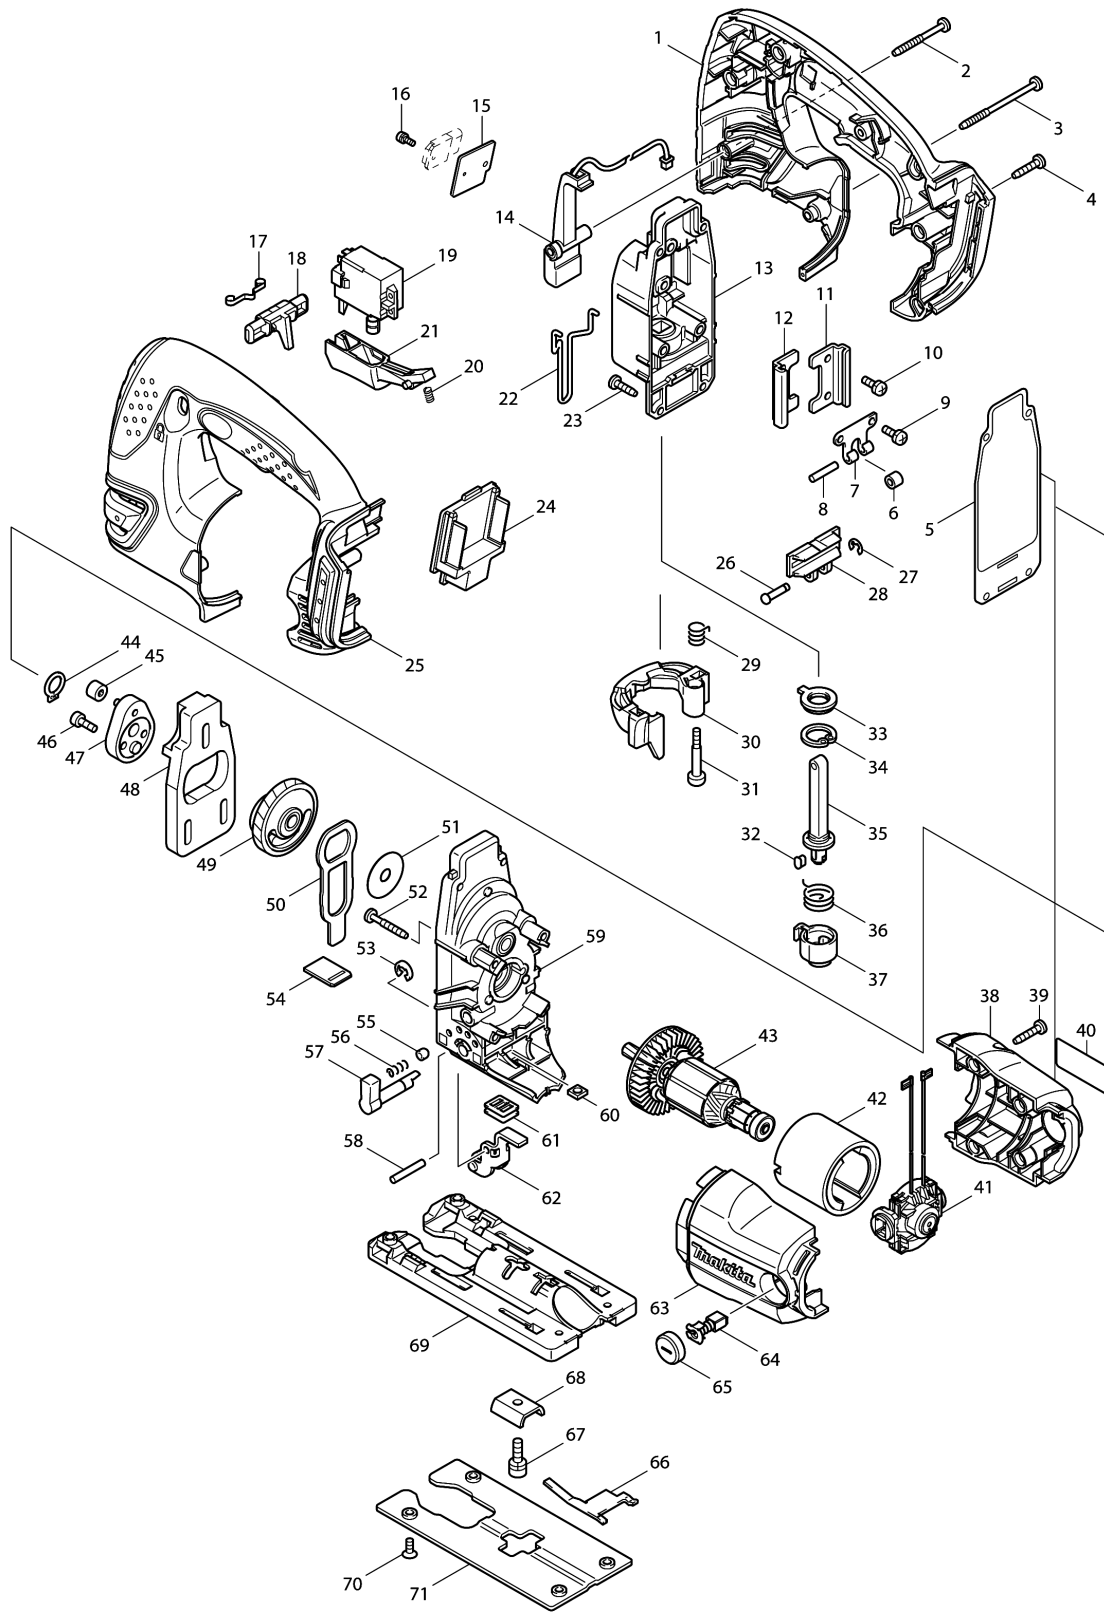

Model No.DJV180 CORDLESS JIG SAW