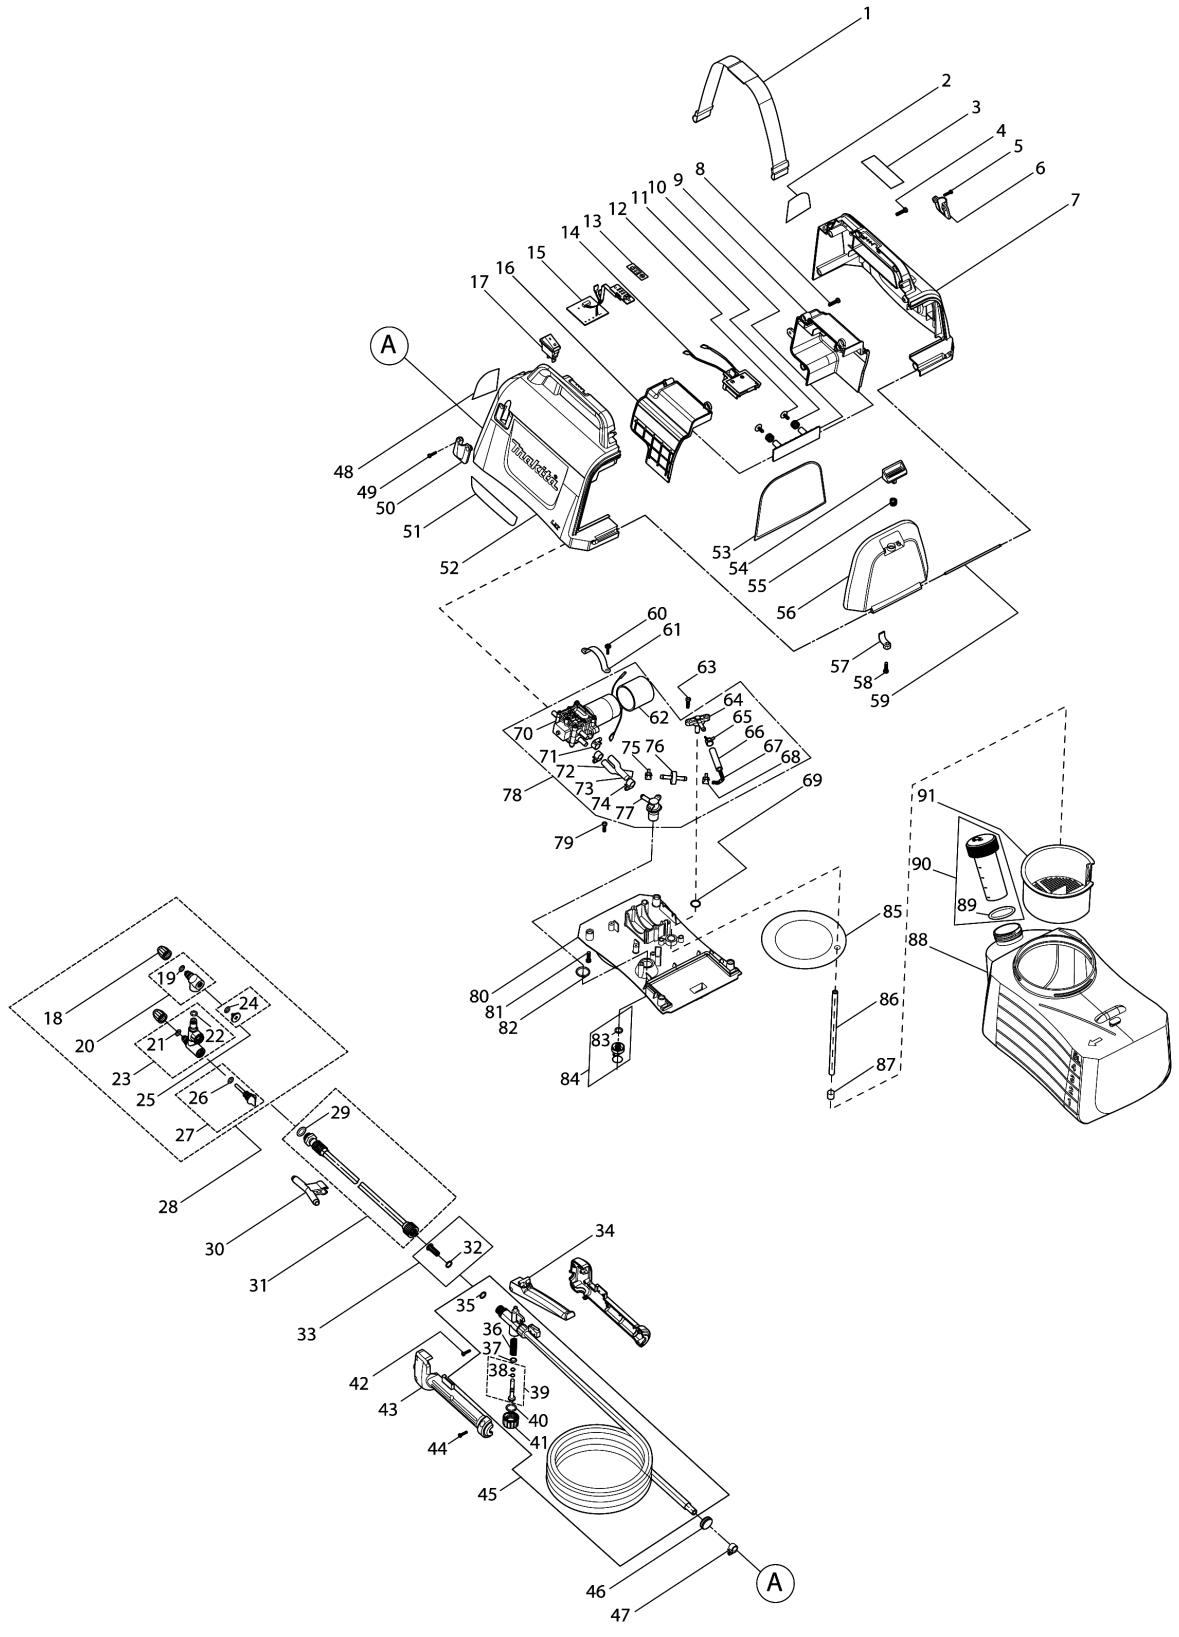

Model No.DUS054 CORDLESS GARDEN SPRAYER

2020/11
DUS054