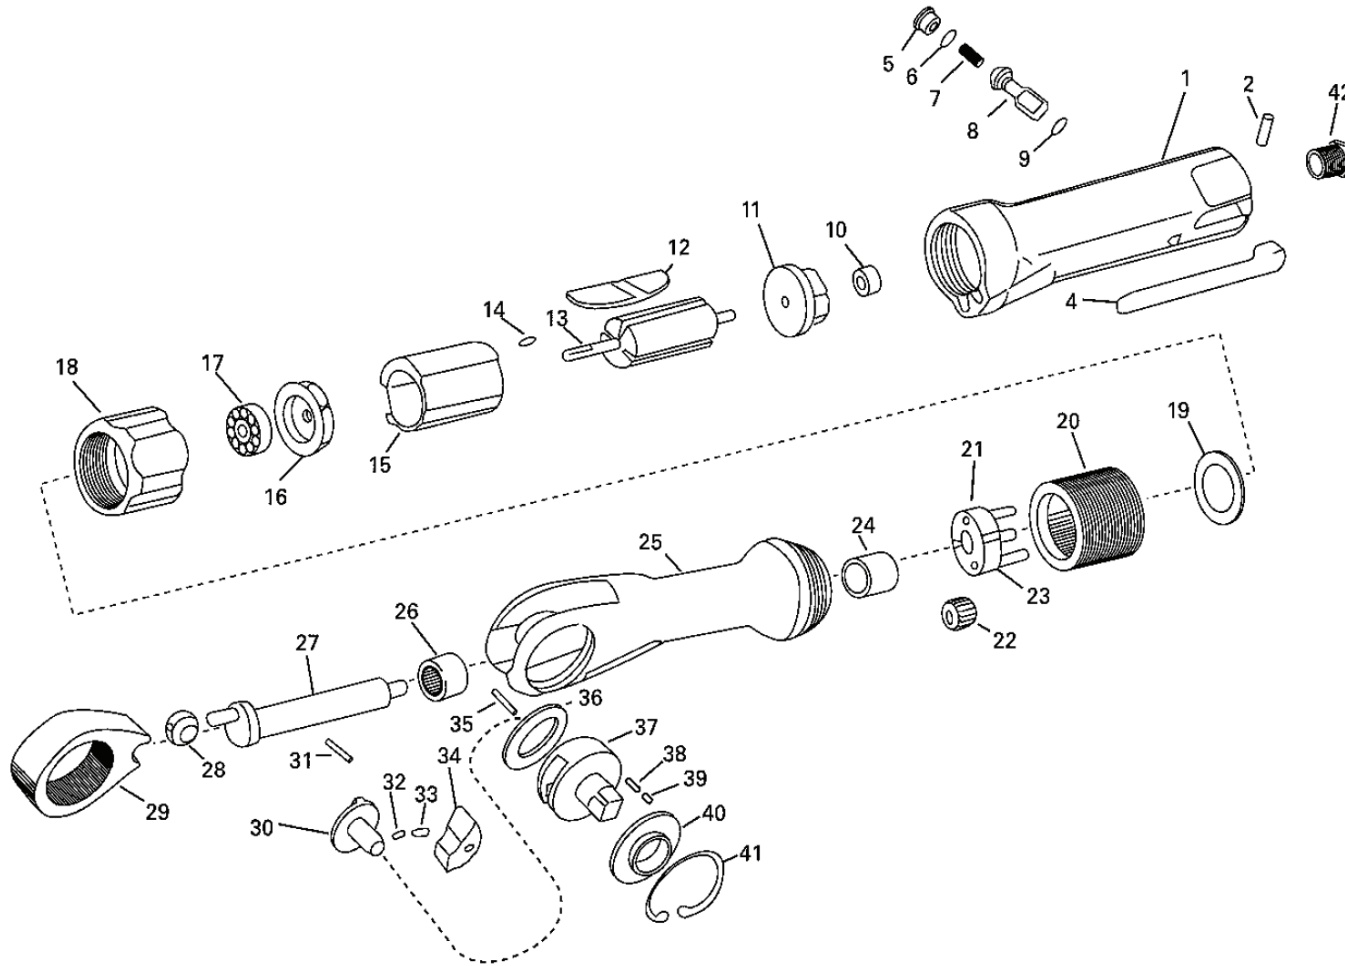

MR-2310B Ratchet wrench

KT-code: T111-0510

No.	KT-Code	Part no.	Description	Required Q'ty
001	T112-4165	T50404010	Motor housing	1 pc
002	T112-3258	T50402090	Spring pin 3x24	1 pc
004		T50402070	Throttle lever	1 pc
005	T112-4170	T50402010	Valve screw	1 pc
006	T112-4180	T50402020	O-ring P-8	1 pc
007	T112-4190	T50404070	Spring	1 pc
008		T50402050	Valve stem	1 pc
009		T50402040	O-ring P-5	1 pc
010	T112-3170	T50404100	Bearing 626ZZ	1 pc
011	T112-4198	T50404110	Rear plate	1 pc
012	T112-4200	T50404120	Rotor blade (รอกากเป็น 4ชิ้น/ชุด)	4 pcs
013		T50404130	Rotor	1 pc
014		T50404140	Spring pin 1.6x6	1 pc
015	T112-4210	T50404150	Cylinder	1 pc
016	T112-4212	T50404160	Front plate	1 pc
017	T112-3285	T50402180	Bearing 608ZZ	1 pc
018		T50404180	Clamp nut	1 pc
019	T112-4213	T50404190	Washer	1 pc
020	T112-4214	T50404200	Internal gear	1 pc
021		T50404210	Planet gear cage	1 pc
022	T112-4216	T50404220	Planet gear	3 pcs
023		T50404230	Pin 4x15.8	3 pcs
024		T50404240	Bushing	1 pc
025		T50404250	Ratchet housing	1 pc
026		T50404260	Needle bearing THL-1212	1 pc
027		T50404270	Crank shaft	1 pc
028		T50404280	Drive bushing	1 pc
029	T112-4220	T50404290	Ratchet yoke	1 pc
030		T50404300	Reverse button for 3/8" SQ	1 pc
031	T112-4224	T50404310	Pin 4.5x12.8	1 pc
032	T112-4225	T50404320	Spring	1 pc
033	T112-4226	T50404330	Lock pin	1 pc
034	T112-4227	T50404340	Ratchet pawl	1 pc
035		T50404350	Spring pin 3x5	1 pc
036	T112-4230	T50404360	Wear washer	1 pc
037		T50404370	Ratchet anvil for 3/8" SQ	1 pc
038	T112-4242	T50404380	Spring	2 pcs
039		T50404390	Steel ball M4	2 pcs
040		T50404400	Thrust washer for 3/8" SQ	1 pc
041		T50404410	Retaining ring	1 pc
042		T50404420	Air inlet bushing	1 pc