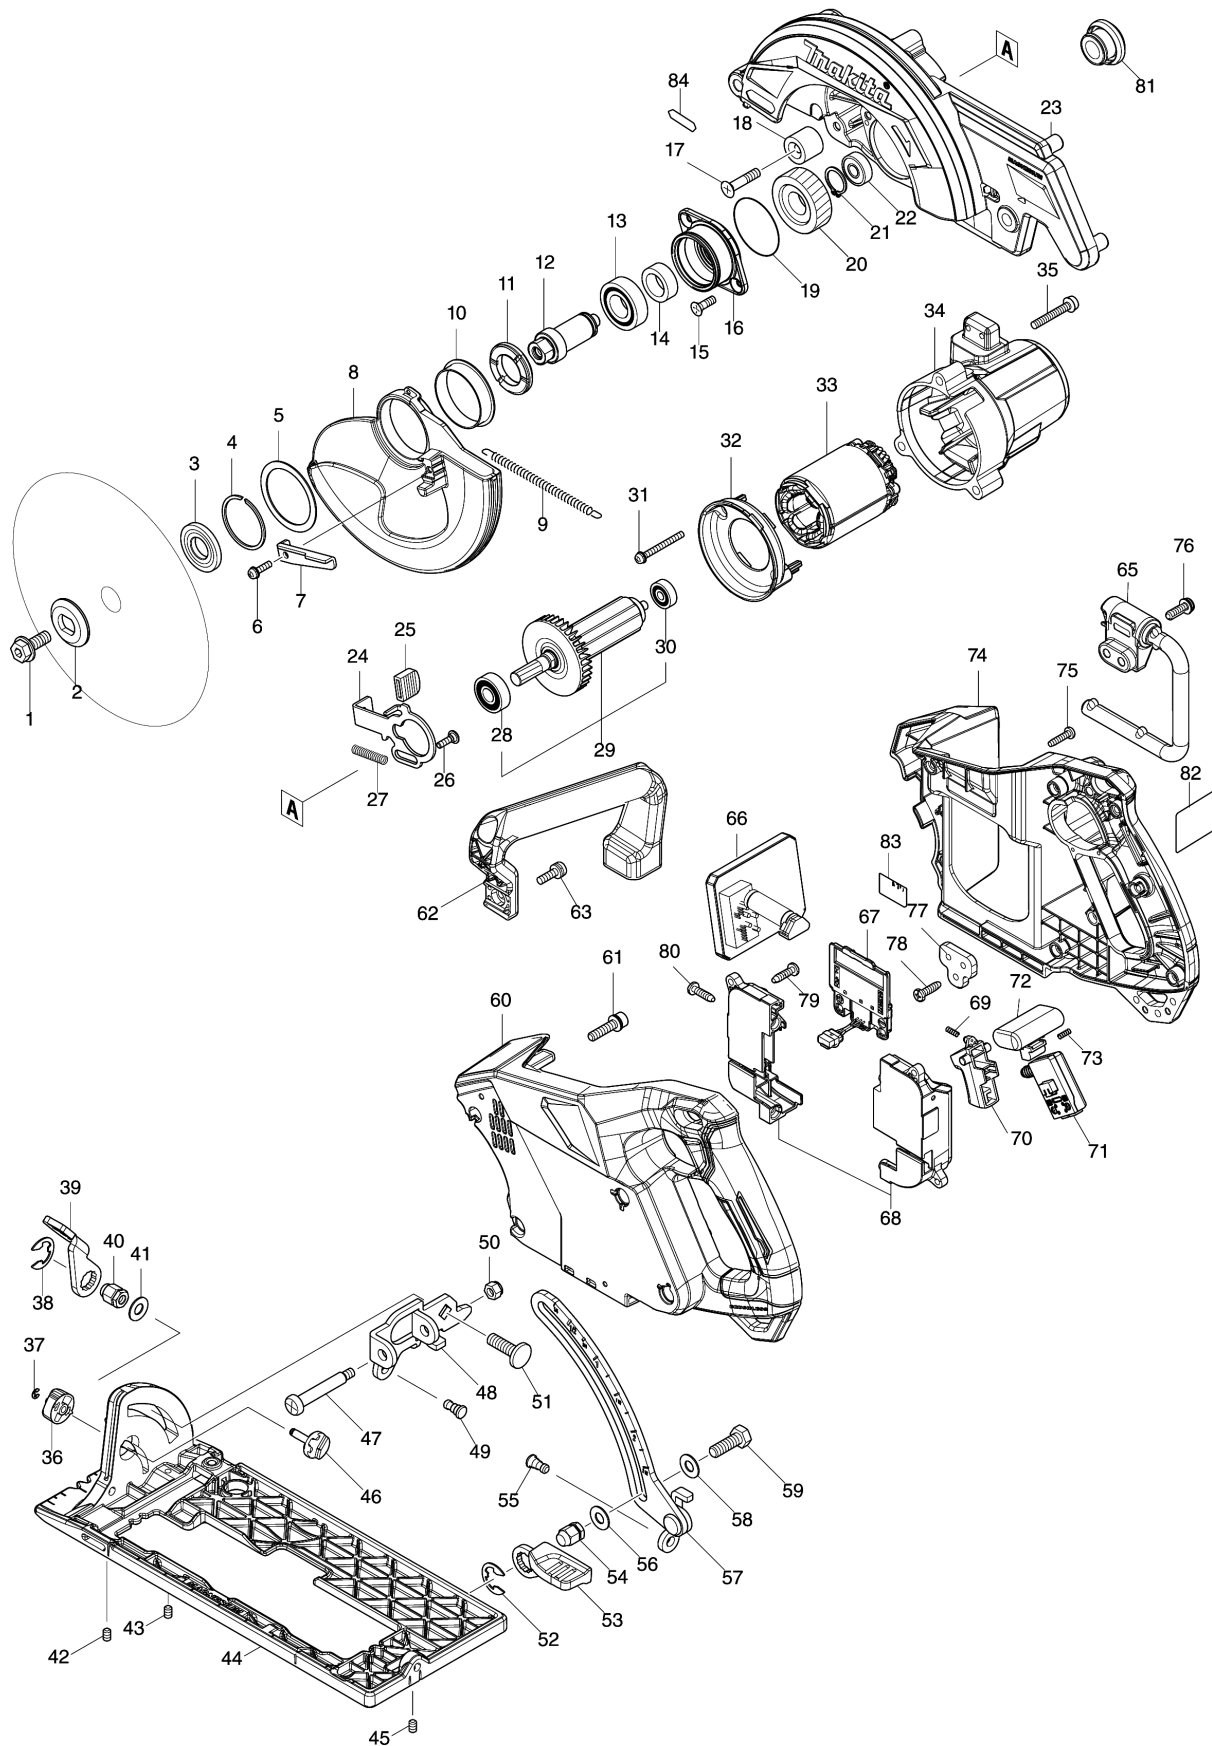

Model No.RS001G 185MM CORDLESS REAR HANDLE SAW