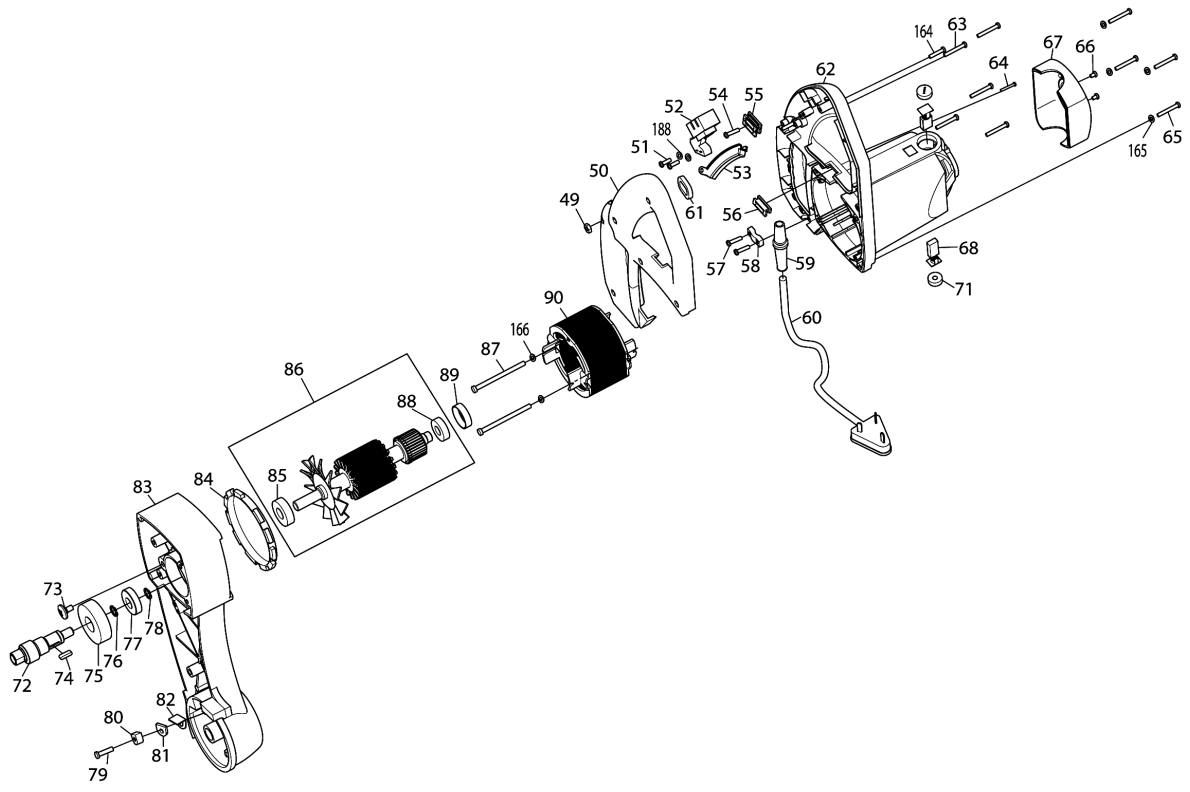

Model No.M2300 255MM COMPOUND MITER SAW