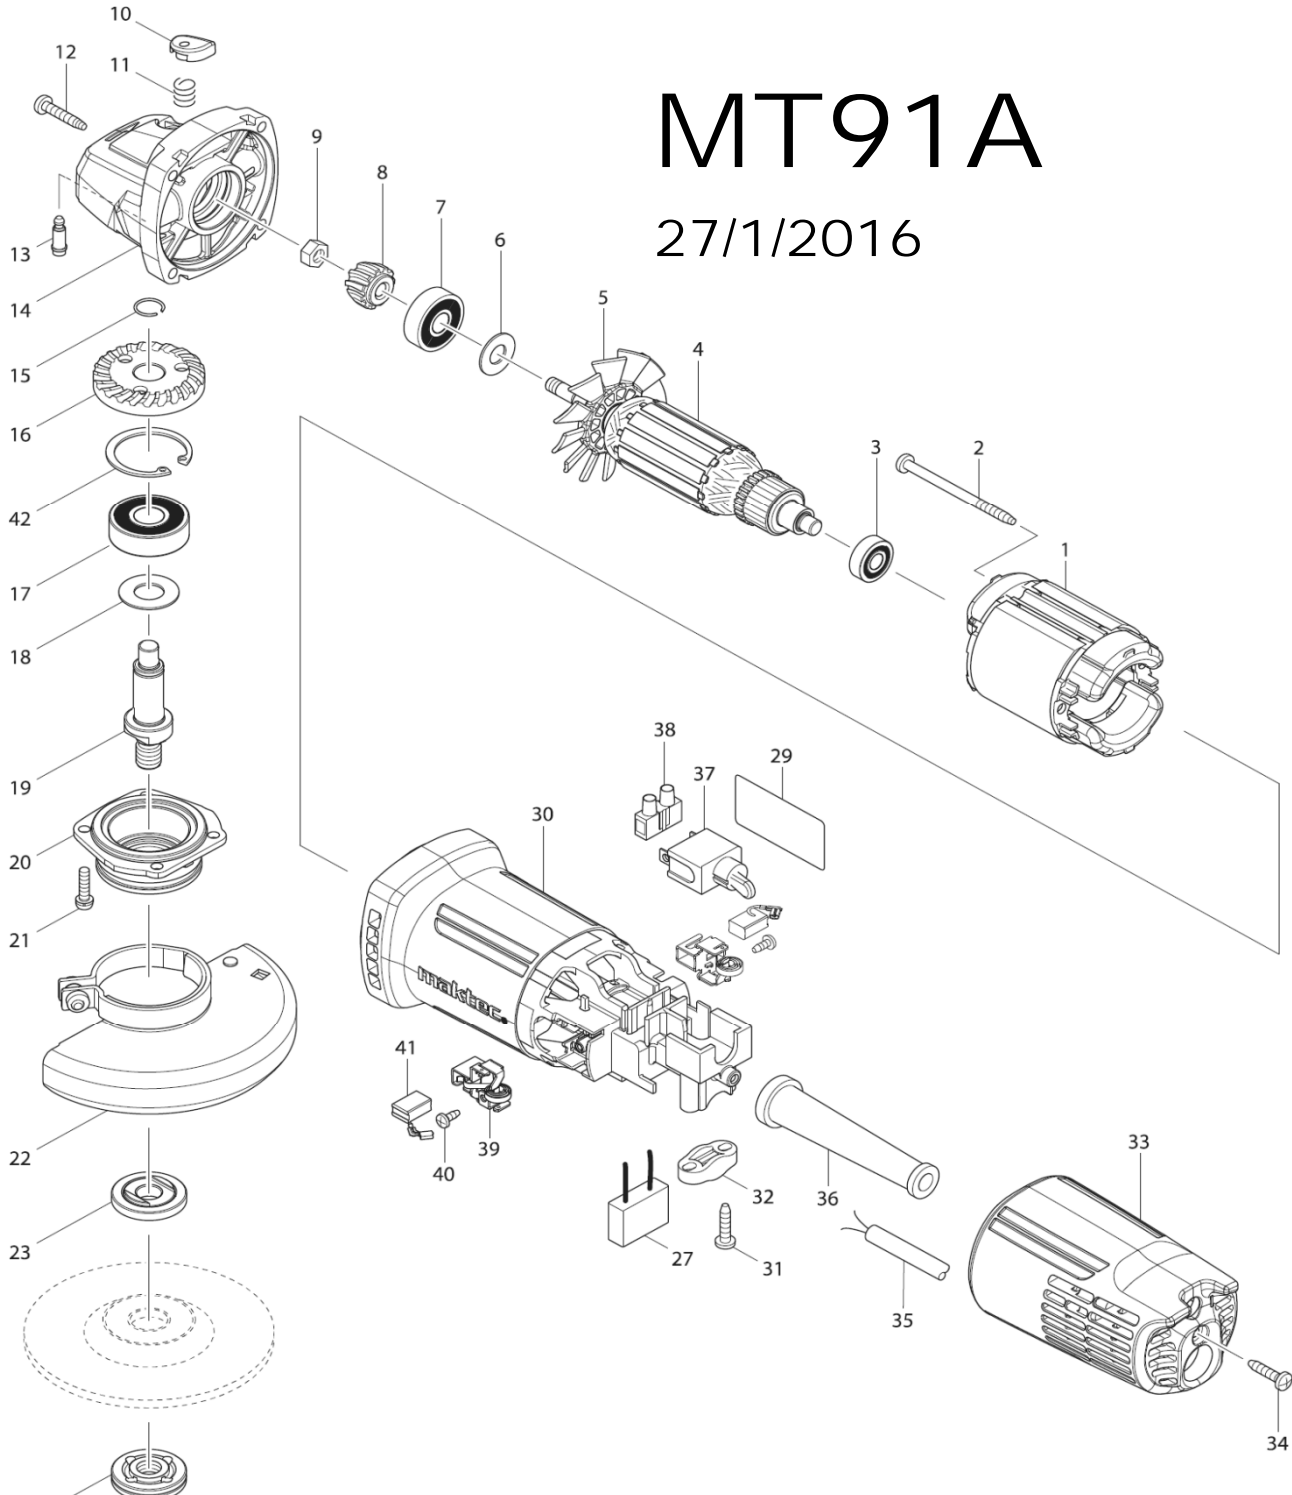

MT91A

27/1/2016

NO	PARTS NO	DESCRIPTION	ราคาตั้ง
1	639382-9	FIELD 220V	
2	266334-3	TAPPING SCREW 4X60	30
3	211382-7	BALL BEARING 607ZZ	120
4	515828-8	ARMATURE ASS'Y 220V	
5	240126-8	FAN 60	80
6	267237-4	FLAT WASHER 9	100
7	211381-9	BALL BEARING 629ZZ	130
8	227579-8	SPIRAL BEVEL GEAR 13	220
9	252186-8	HEX. NUT M6	70
10	452502-6	PIN CAP	30
11	233376-2	COMPRESSION SPRING 8	70
12	266324-6	TAPPING SCREW 4X22	30
13	256486-8	SHOULDER PIN 4	90
14	141025-6	GEAR HOUSING COMPLETE	490
15	961052-5	RETAINING RING S-12	40
16	227578-0	SPIRAL BEVEL GEAR 37	350
17	211345-3	BALL BEARING 6201DDW	160
18	267238-2	FLAT WASHER 12	100
19	326454-6	SPINDLE	190
20	318695-8	BEARING BOX	220
21	265100-5	PAN HEAD SCREW M4X16	100
22	911227-6	PAN HEAD SCREW M5X18	30
22	126477-2	WHEEL COVER 100M ASSEMBLY	
22	213589-1	O-RING 4	20
23	224470-1	INNER FRANGE 30	110
24	224585-4	LOCK NUT 10-30	130
29	814D90-9	MT91A NAME PLATE	
30	454233-3	MOTOR HOUSING	330
31	266326-2	TAPPING SCREW 4X18	30
32	687124-5	STRAIN RELIEF	70
33	454234-1	REAR COVER	150
34	266326-2	TAPPING SCREW 4X18	30
35	691284-7	POWER SUPPLY CORD 0.75-2-2.0	290
36	682583-8	CORD GUARD	60
37	651434-6	SWITCH TN15-2	150
39	643871-8	BRUSH HOLDER	100
40	266492-5	TAPPING SCREW 3X8	50
41	195026-6	CARBON BRUSH CB-459	
42	257978-0	RETAINING RING(INT)R-32	50
A01	782420-7	LOCK NUT WRENCH 20	130