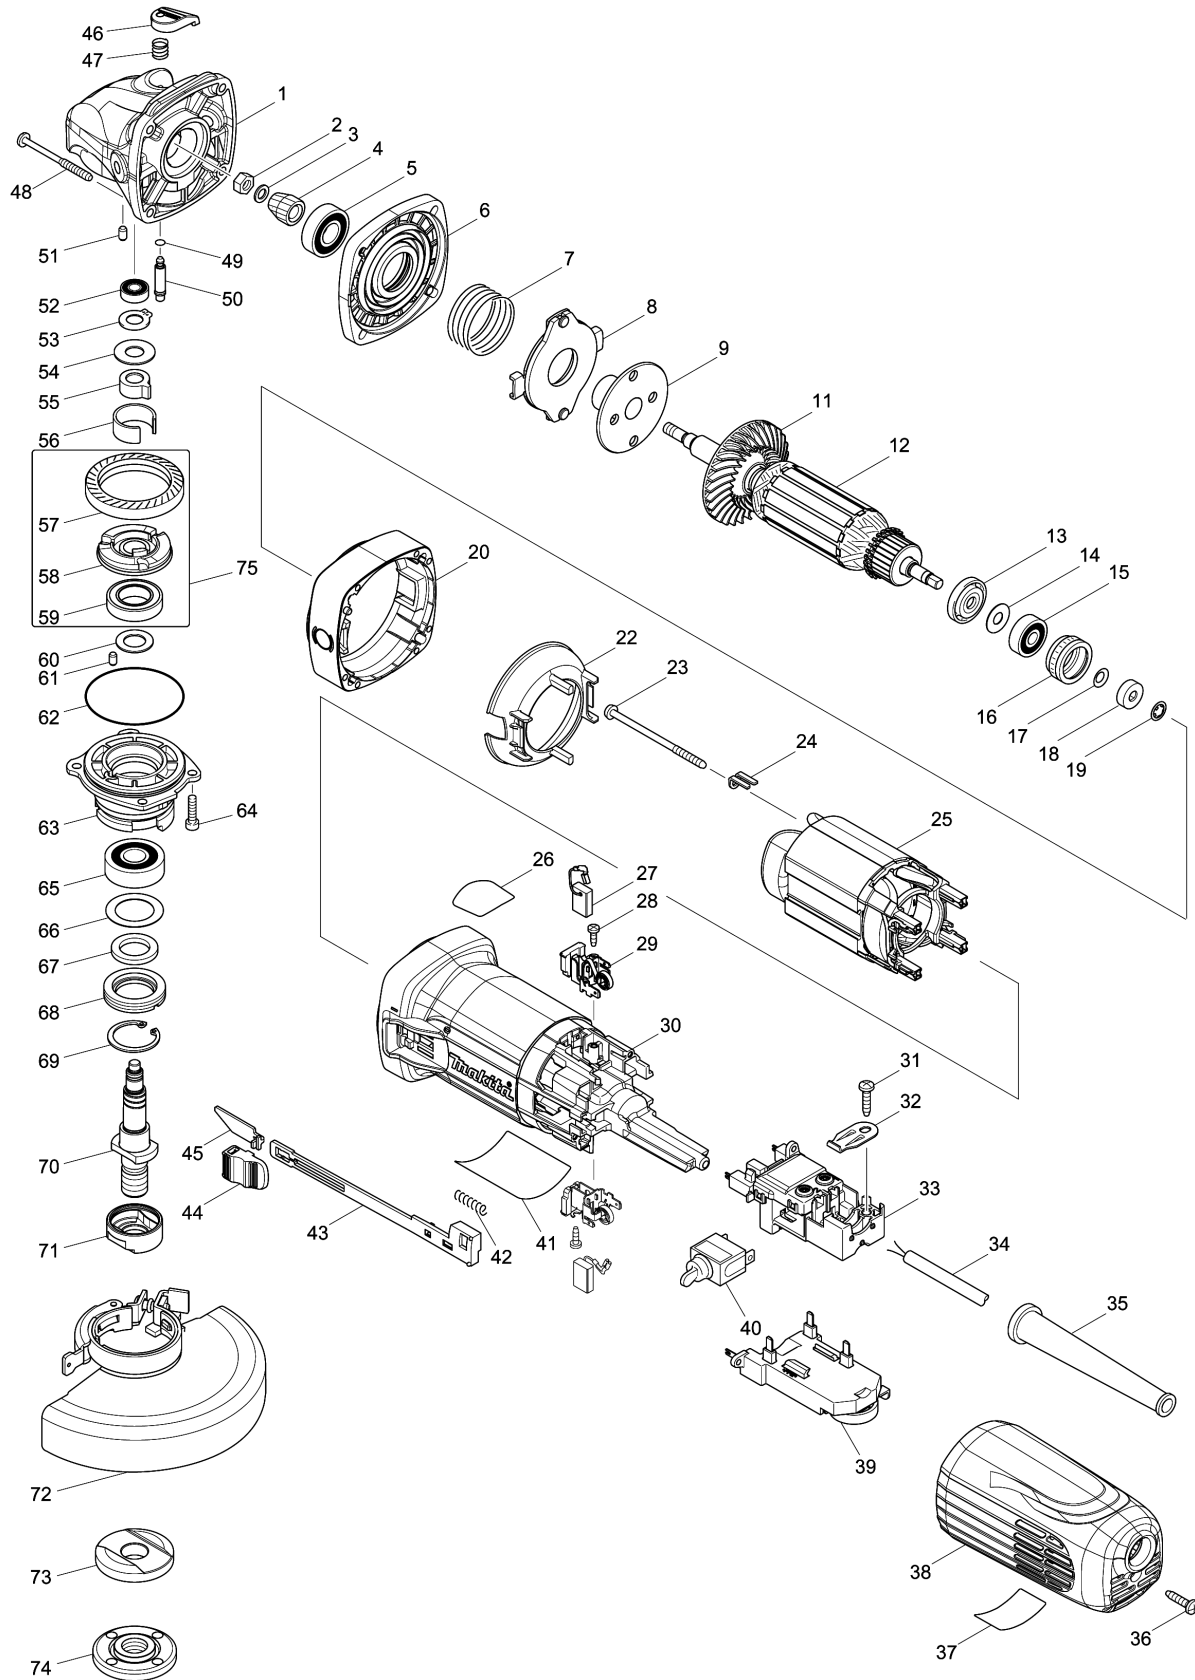

Model No.GA5041C 125MM ANGLE GRINDER