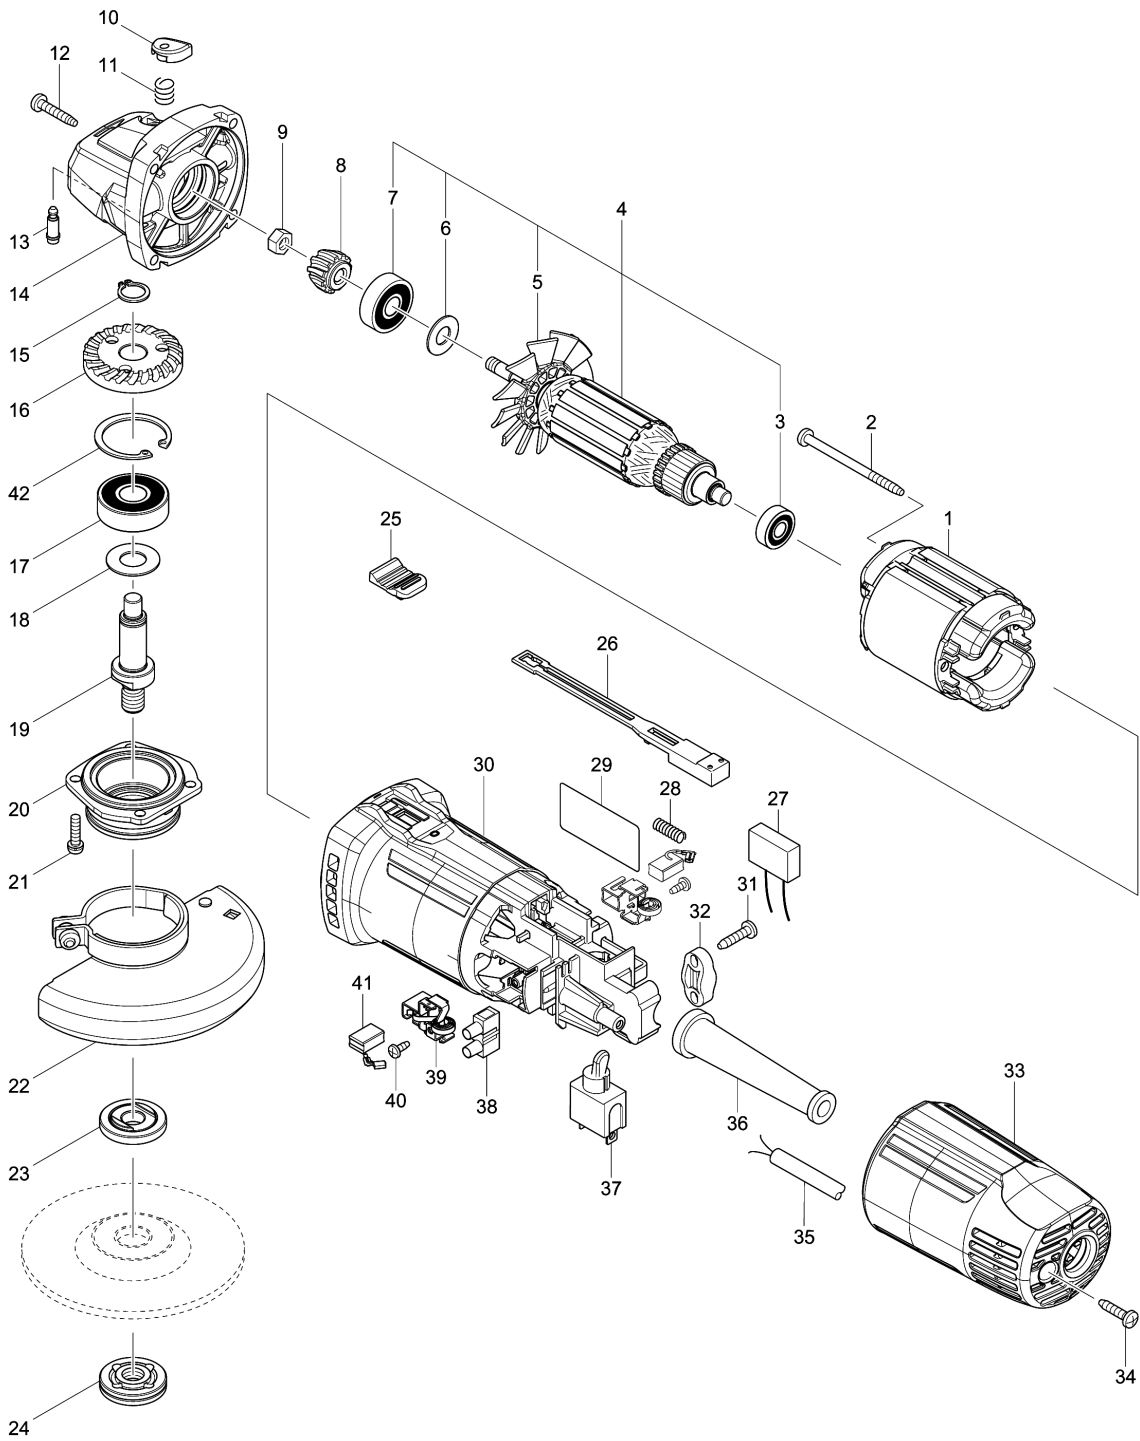

Model No.M0900 100MM ANGLE GRINDER

Model No.M0900 100MM ANGLE GRINDER

| รายการ | รหัสอะไหล่ | รายละเอียด                       | การ<br>แลกเปลี่ยน | จำนวน | New/Old | ขาย | ซื้อ | ข้อความ |
|--------|------------|----------------------------------|-------------------|-------|---------|-----|------|---------|
| 001    | 639382-9   | FIELD 220V                       |                   | 1     |         |     |      |         |
| 002    | 265A37-2   | TAPPING SCREW 4X60               |                   | 2     |         |     |      |         |
| 003    | 211382-7   | BALL BEARING 607ZZ               |                   | 1     |         |     |      |         |
| 004    | 515828-8   | ARMATURE ASS'Y 220V              |                   | 1     |         |     |      |         |
| D10    |            | INC. 3,5-7                       |                   |       |         |     |      |         |
| 005    | 240126-8   | FAN 60                           |                   | 1     |         |     |      |         |
| 006    | 267237-4   | FLAT WASHER 9                    |                   | 1     |         |     |      |         |
| 007    | 211381-9   | BALL BEARING 629ZZ               |                   | 1     |         |     |      |         |
| 008    | 227579-8   | SPIRAL BEVEL GEAR 13             |                   | 1     |         |     |      |         |
| 009    | 252186-8   | HEX. NUT M6                      |                   | 1     |         |     |      |         |
| 010    | 452502-6   | PIN CAP                          |                   | 1     |         |     |      |         |
| 011    | 233376-2   | COMPRESSION SPRING 8             |                   | 1     |         |     |      |         |
| 012    | 265651-8   | TAPPING SCREW 4X22               |                   | 4     |         |     |      |         |
| 013    | 256486-8   | SHOULDER PIN 4                   |                   | 1     |         |     |      |         |
| 014    | 141025-6   | GEAR HOUSING COMPLETE            |                   | 1     |         |     |      |         |
| 015    | 961052-5   | RETAINING RING S-12              |                   | 1     |         |     |      |         |
| 016    | 227578-0   | SPIRAL BEVEL GEAR 37             |                   | 1     |         |     |      |         |
| 017    | 211345-3   | BALL BEARING 6201DDW             |                   | 1     |         |     |      |         |
| 018    | 267238-2   | FLAT WASHER 12                   |                   | 1     |         |     |      |         |
| 019    | 326454-6   | SPINDLE                          |                   | 1     |         |     |      |         |
| 020    | 318695-8   | BEARING BOX                      |                   | 1     |         |     |      |         |
| 021    | 265100-5   | PAN HEAD SCREW M4X16             |                   | 4     |         |     |      |         |
| 022-1  | 126477-2   | WHEEL COVER 100M<br>ASSEMBLY     |                   | 1     |         |     |      |         |
| C10    | 911227-6   | PAN HEAD SCREW M5X18             |                   | 1     |         |     |      |         |
| 023-1  | 224491-3   | INNER FLANGE 29                  |                   | 1     |         |     |      |         |
| 024-2  | 224493-9   | LOCK NUT 10-29                   |                   | 1     |         |     |      |         |
| 025    | 452503-4   | SWITCH KNOB                      |                   | 1     |         |     |      |         |
| 026    | 452501-8   | SWITCH LEVER                     |                   | 1     |         |     |      |         |
| 028    | 233360-7   | COMPRESSION SPRING 4             |                   | 1     |         |     |      |         |
| 029    | 850Y68-4   | M0900 NAME PLATE                 |                   | 1     |         |     |      |         |
| 030    | 455965-5   | MOTOR HOUSING                    |                   | 1     |         |     |      |         |
| 031    | 265652-6   | TAPPING SCREW 4X18               |                   | 2     |         |     |      |         |
| 032    | 687124-5   | STRAIN RELIEF                    |                   | 1     |         |     |      |         |
| 033    | 452500-0   | REAR COVER                       |                   | 1     |         |     |      |         |
| 034    | 265652-6   | TAPPING SCREW 4X18               |                   | 1     |         |     |      |         |
| 035    | 691284-7   | POWER SUPPLY CORD 0.75-<br>2-2.0 |                   | 1     |         |     |      |         |
| 036-1  | 682583-8   | CORD GUARD                       |                   | 1     |         |     |      |         |
| 037    | 651434-6   | SWITCH TN15-2                    |                   | 1     |         |     |      |         |
| 039    | 643871-8   | BRUSH HOLDER                     |                   | 2     |         |     |      |         |
| 040    | 265683-5   | TAPPING SCREW BIND PT 3X8        |                   | 2     |         |     |      |         |