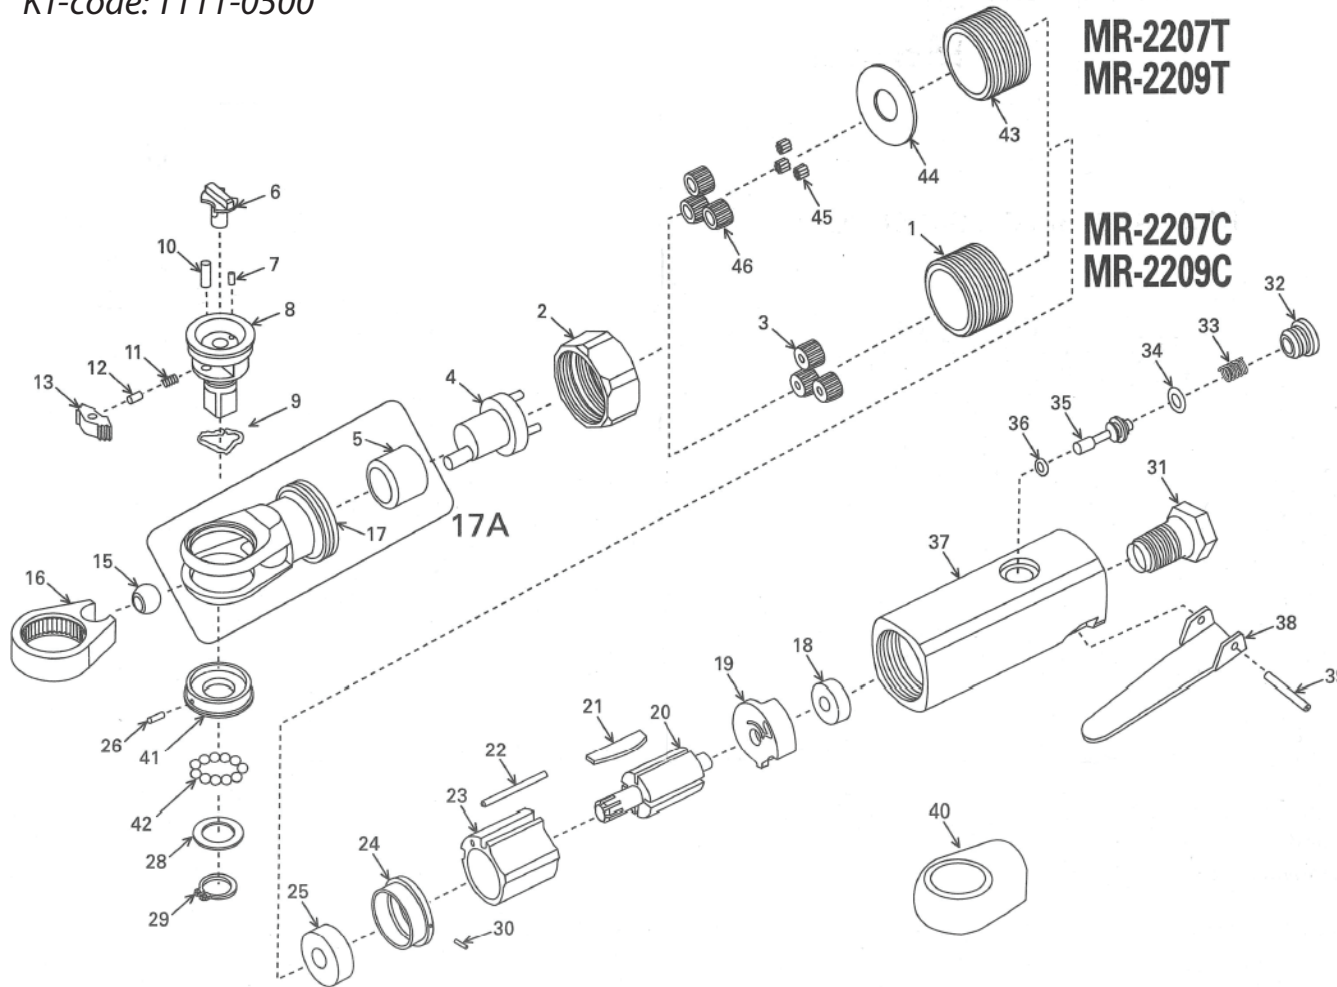

MR-2209C Ratchet wrench

KT-code: T111-0500

No.	KT-Code	Part no.	Description	Required Q'ty
001		T50407020	Internal gear	1 pc
002		T50407390	Cramp nut	1 pc
003		T50407030	Idle gear	3 pcs
004		T50407340	Crank shaft	1 pc
005	T112-4605	T50407440	Needle roller bearing	1 pc
006		T50407370	Reverse knob	1 pc
007		T50403400	Spring pin 2x5	1 pc
008		T50407380	Ratchet anvil 3/8	1 pc
009		T50402350	Wave washer	1 pc
010		T50407430	Needle roller 3.3x10	1 pc
011		T50402320	Spring	1 pc
012		T50402310	Lock pin	1 pc
013		T50402340	Ratchet pawl	1 pc
015		T50407400	Drive bushing	1 pc
016		T50407330	Ratchet yoke	1 pc
017		T50407350	Ratchet housing	1 pc
017A		T5040817A	Ratchet housing CP (w/no.5,17)	1 pc
018		T50402100	Bearing R4ZZ	1 pc
019		T50402110	Rear plate	1 pc
020		T50402140	Rotor	1 pc
021	T112-3270	T50402120	Rotor blade (รอกำปั่น 4ชั้น/ชุด)	4 pcs
022		T50402130	Cylinder pin	1 pc
023	T112-4610	T50402150	Cylinder	1 pc
024		T50402170	Front plate	1 pc
025	T112-3285	T50402180	Bearing 608ZZ	1 pc
026		T50407420	Needle roller 2.0x5.8	1 pc
028		T50407410	Washer	1 pc
029		T50407470	Retaining ring STW-12	1 pc
030		T50697210	Pin 1.2x8	1 pc
031		T50402430	Air inlet bushing 1/4 NPT	1 pc
032	T112-4170	T50402010	Valve screw	1 pc
033		T50402030	Spring	1 pc
034	T112-4180	T50402020	O-ring P-8	1 pc
035		T50402050	Valve stem	1 pc
036		T50402040	O-ring P-5	1 pc
037		T50402080	Motor housing	1 pc
038		T50402070	Throttle lever	1 pc
039	T112-3258	T50402090	Spring pin 3x24	1 pc
040		T50407480	Cap	1 pc
041		T50408410	Spacer	1 pc
042		T50408420	Steel ball 2mm	25 pcs