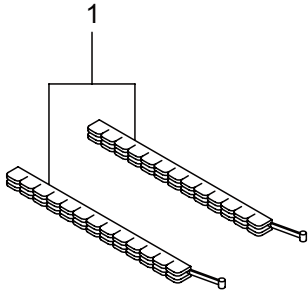

5. BC260T
ACCESSORIES

Ref. No.	Part No.	Part Name	Q'ty	Remarks
5-1	220534	Blade Cover	1	
5-2	210418	Box Spanner	1	13x19x(+)
5-3	219432	Wrench	1	4mm
5-4	022865	Double-ended Wrench	1	8x10
5-5	022540	Fuel Blending Bottle	1	
5-6	560749	Instruction Manual	1	BC200T/260T