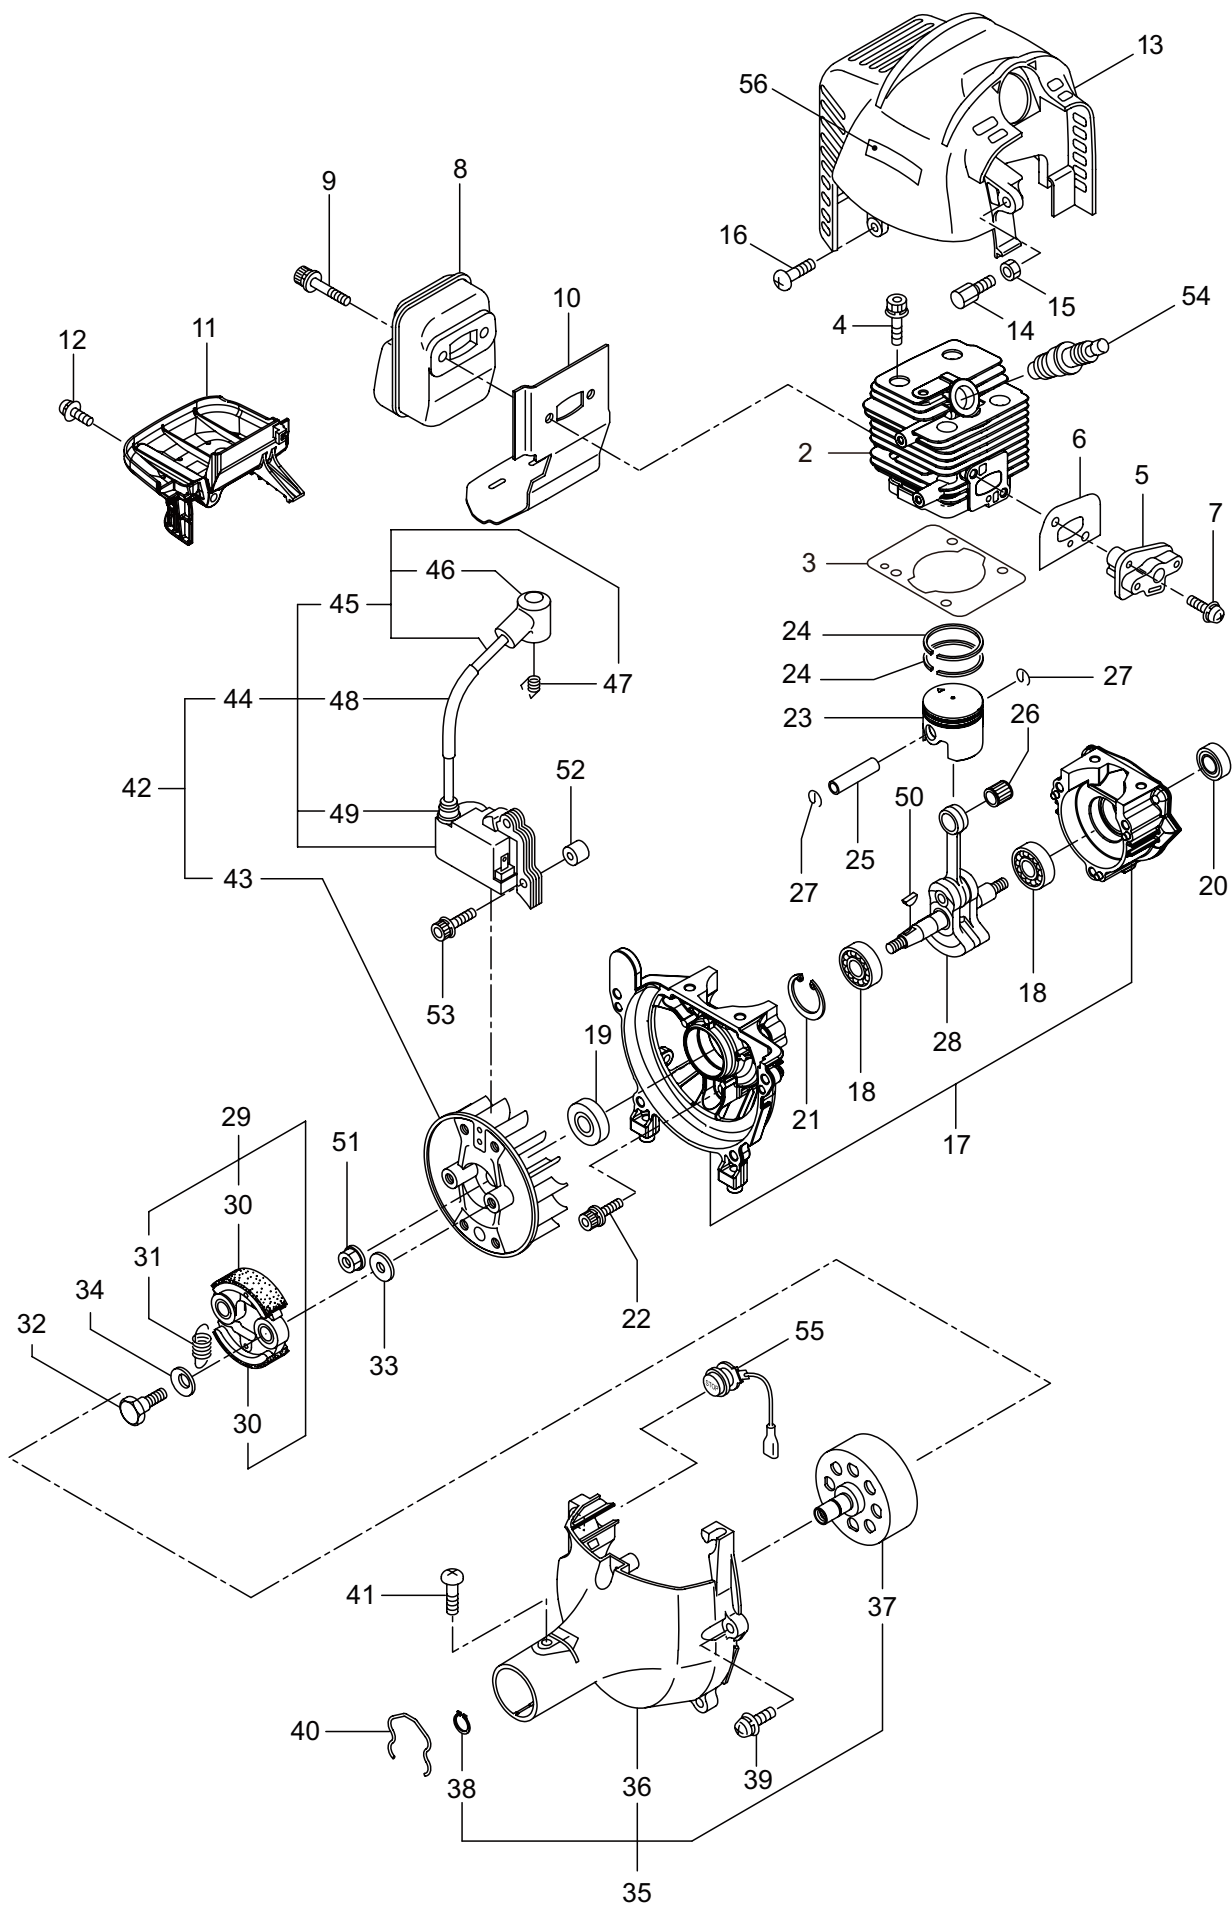

2. BC260T
ENGINE

Ref. No.	Part No.	Part Name	Q'ty	Remarks
2-1	875454	Engine	1	EE263TH/03
2-2	273153	Cylinder	1	
2-3	282330	Gasket	1	
2-4	261250	Cap Screw	4	M5x20
2-5	282579	Insulator	1	
2-6	267049	Gasket	1	
2-7	269826	Screw	2	M5x25
2-8	278560	Muffler Comp	1	
2-9	266264	Cap Screw	2	M5x50
2-10	282252	Gasket	1	
2-11	246083	Under Cover	1	
2-12	269827	Screw	1	M5x16
2-13	273154	Top Cover	1	
2-14	563151	Screw	1	M6x15
2-15	563099	Nut	1	M6
2-16	280144	Tapping Screw	1	
2-17	563680	Crankcase	1	
2-18	280488	Bearing	2	PPL 6001
2-19	563633	Oil Seal	1	
2-20	563632	Oil Seal	1	
2-21	563635	Snap Ring	1	H28
2-22	261612	Cap Screw	3	M5x30
2-23	273155	Piston	1	
2-24	261496	Piston Ring	2	(2)Required
2-25	261497	Piston Pin	1	
2-26	261037	Bearing,Needle	1	KBK8x11x11.8x1
2-27	261576	Clip,Piston	2	
2-28	277939	Crankshaft/Conn.Rod Ass'y	1	
2-29	269168	Clutch Ass'y	1	Incl.30,31
2-30	269169	Clutch Shoe	2	(2)required
2-31	269173	Spring, Clutch	1	
2-32	269647	Clutch Bolt	2	
2-33	269175	Washer	2	6.1x15x1.6
2-34	261777	Wave Washer	2	
2-35	563068	Fan Cover Ass'y	1	Incl.36-38
2-36	282214	Fan Cover	1	
2-37	289727	Clutch Drum	1	
2-38	563065	Snap Ring	1	#10
2-39	269831	Screw	4	M5x20
2-40	282215	Clip	1	
2-41	281169	Screw	1	M5x16
2-42	563535	Magneto Ass'y	1	Incl.43-49
2-43	277797	Rotor/Fan	1	
2-44	277798	Ignition Coil Ass'y	1	Incl.45-49
2-45	279577	Spark Plug Wire Ass'y	1	Incl.46,47