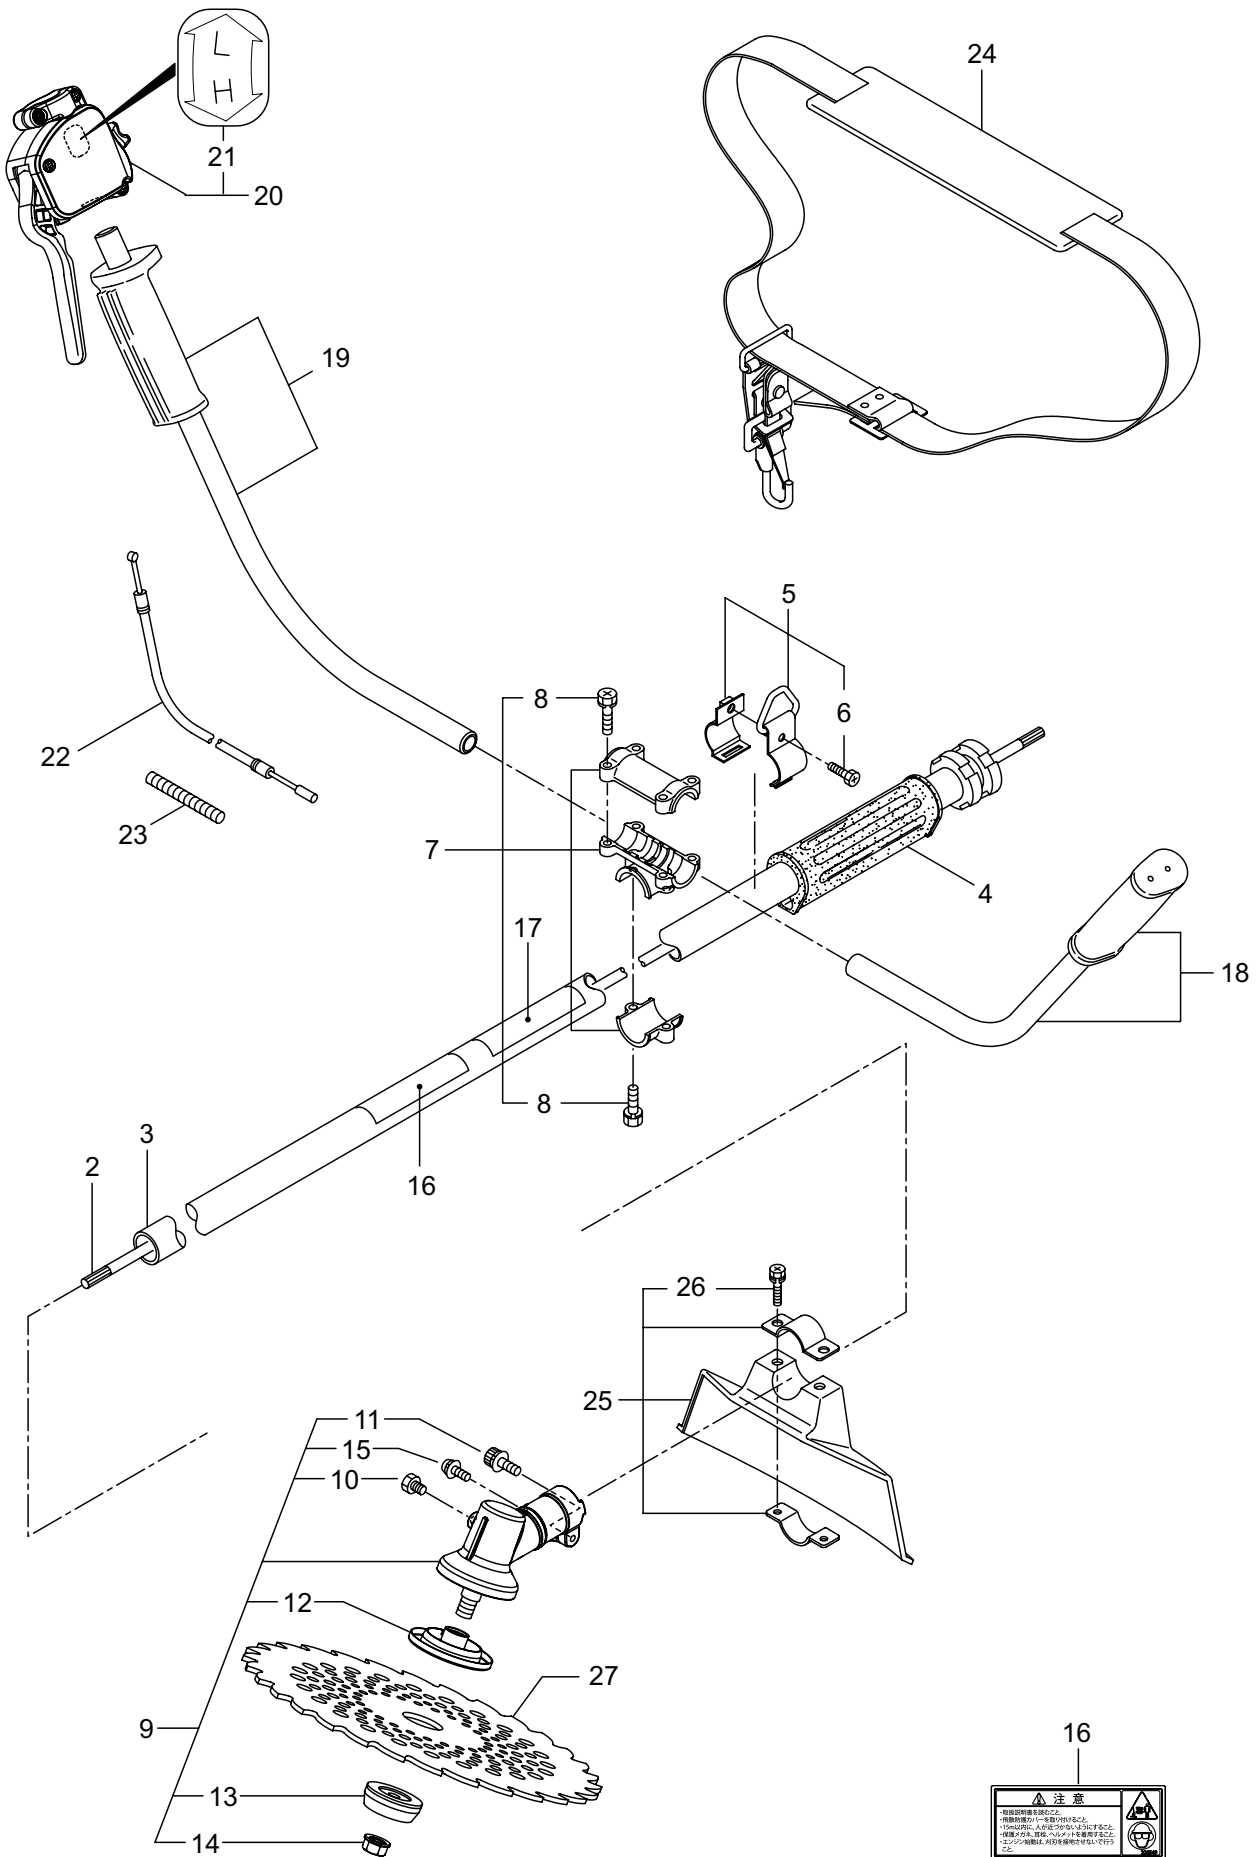

PARTS LIST

BC260T

CONTENTS

1. MAIN BODY	1 ~ 2
2. ENGINE	3 ~ 6
3. RECOIL STARTER	7 ~ 8
4. CARBURETOR, FUEL TANK	9 ~ 10
6. ACCESSORIES	11 ~ 12

2020. 05.

P/N 524996

1. BC260T
MAIN BODY

Ref. No.	Part No.	Part Name	Q'ty	Remarks
1-1	366129	BC26T	1	
1-2	227831	Driveshaft Ass'y	1	
1-3	560699	Driveshaft Tube	1	
1-4	560385	Shaft Grip	1	
1-5	054691	Hanging Bracket Ass'y	1	Incl.6
1-6	089738	Bolt	1	M5x15
1-7	560094	Bracket Ass'y	1	Incl.8
1-8	560158	Bolt	6	M5x25
1-9	560700	Gearcase Ass'y	1	Incl.10-15
1-10	560504	Bolt	1	M6x8
1-11	560712	Cap Screw	1	M5x30
1-12	560722	Boss Adapter Ass'y	1	
1-13	560690	Blade Holder-B	1	
1-14	560150	Nut	1	M8
1-15	560716	Screw	1	M5x16
1-16	220549	Label	1	Caution
1-17	560751	Label	1	MARUYAMA BC260T
1-18	560202	Handle Ass'y-Left	1	
1-19	560203	Handle Ass'y-Right	1	
1-20	237533	Throttle Trigger Ass'y	1	Incl.21
1-21	560200	Label	1	
1-22	560176	Throttle Wire	1	
1-23	560224	Colgate Tube	1	135L
1-24	560229	Hanging Strap Ass'y	1	
1-25	560104	Safety Cover Ass'y	1	Incl.26
1-26	560158	Bolt	2	M5x25
1-27	227510	Mowing Blade	1	

2. BC260T ENGINE

Ref. No.	Part No.	Part Name	Q'ty	Remarks
2-46	278755	Plug Cap	1	
2-47	278756	Connector	1	
2-48	278754	Insulator	1	
2-49	278752	Cap	1	
2-50	261076	Woodruff Key	1	3x10
2-51	261417	Nut,Rotor	1	M8
2-52	280381	Spacer	2	
2-53	261256	Cap Screw	2	M4x25
2-54	285982	Spark Plug	1	NGK BPM8Y
2-55	269983	Stop Switch Ass'y	1	
2-56	563192	Label	1	