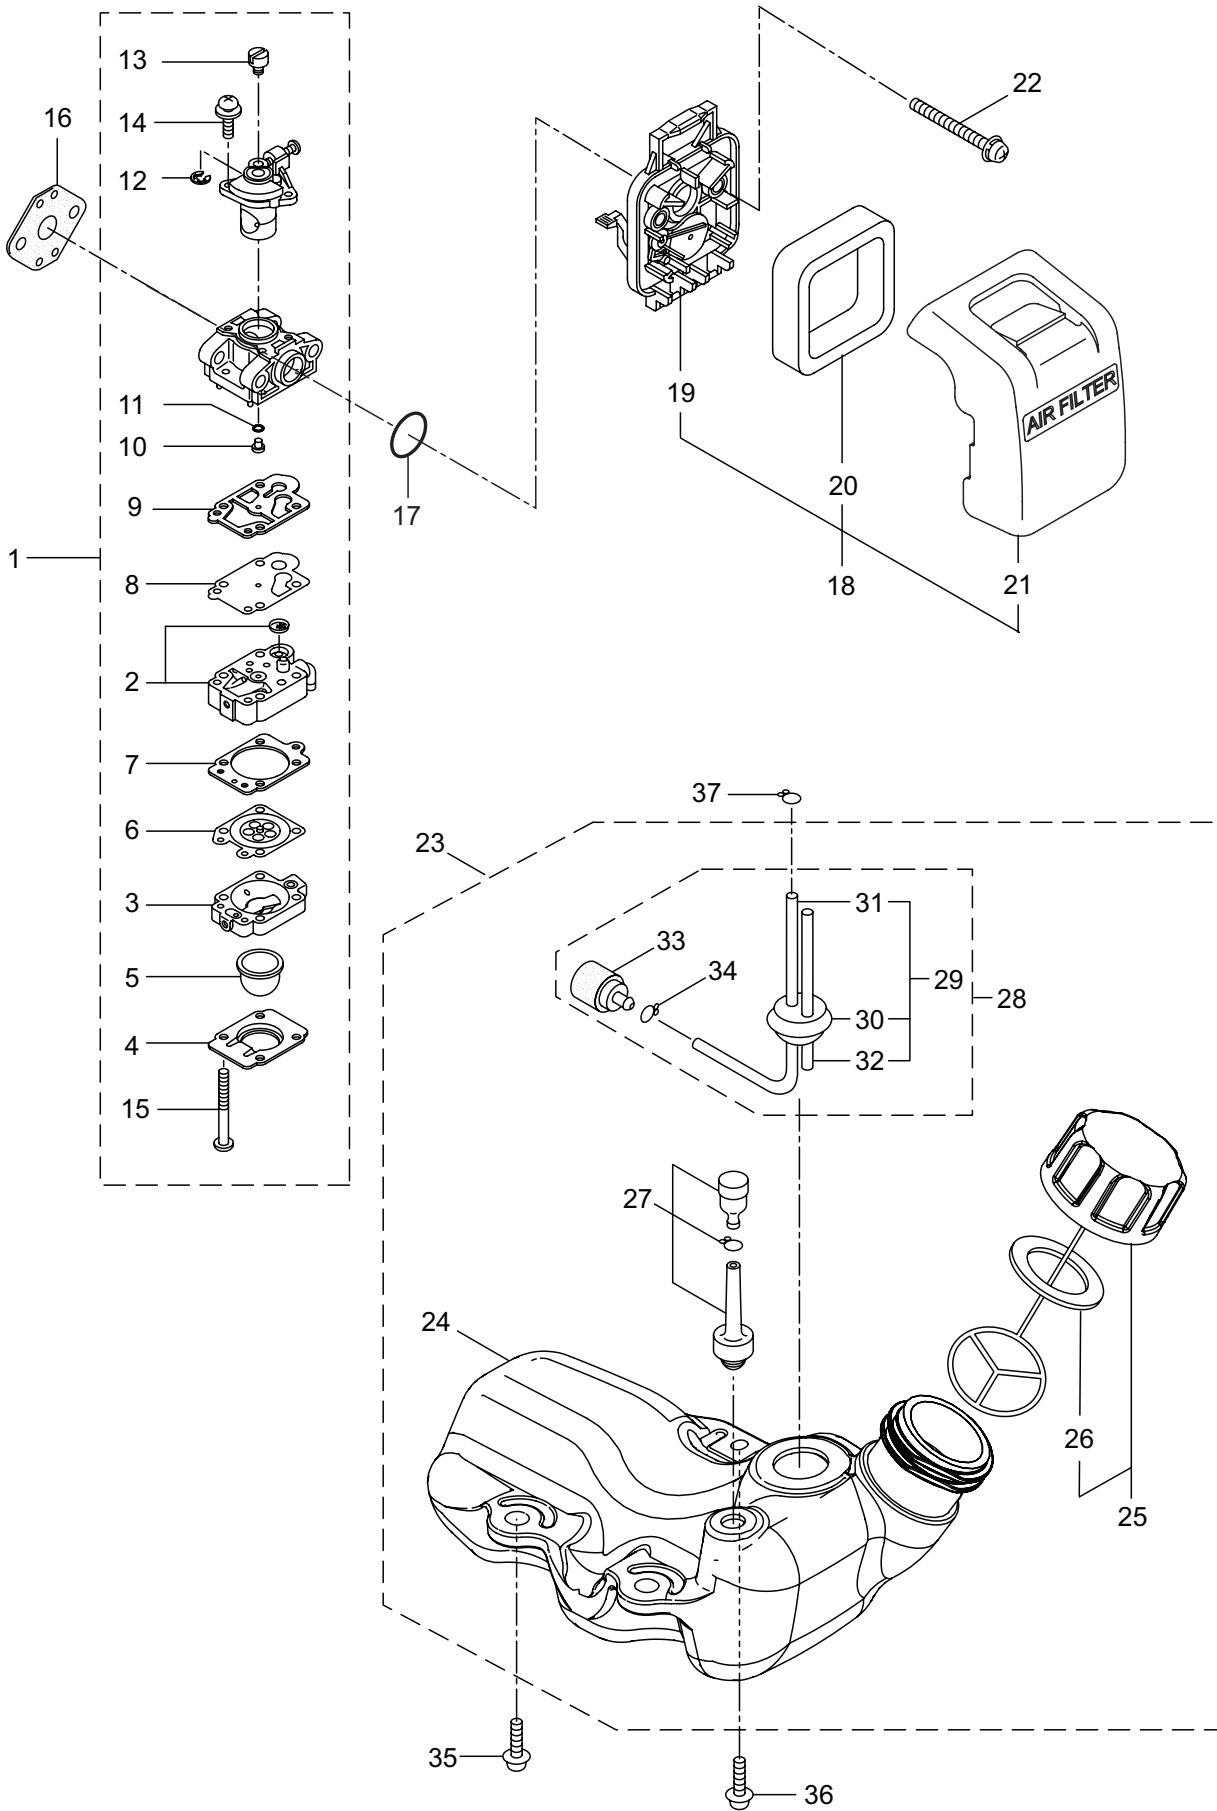

4. BC260T
CARBURETOR, FUEL TANK

Ref. No.	Part No.	Part Name	Q'ty	Remarks
4-1	273805	Carburetor Ass'y	1	Incl.2-15 New gasket required
4-2	281597	Pump Body	1	
4-3	262991	Purge Body	1	
4-4	262992	Cover Plate	1	
4-5	261874	Primer Bulb	1	
4-6	283905	Diaphragm, Meterring	1	
4-7	262993	Gasket	1	
4-8	262994	Diaphragm,Fuel Pump	1	
4-9	282576	Gasket	1	
4-10	289396	Main Jet	1	
4-11	261871	O-Ring	1	
4-12	261876	E-Ring	1	
4-13	261658	Swivel	1	
4-14	264682	Screw	2	
4-15	262996	Screw	4	
4-16	261864	Gasket	1	
4-17	264691	O-Ring	1	
4-18	563356	Air Cleaner Ass'y	1	Incl.19-21
4-19	266433	Housing	1	
4-20	264695	Filter	1	
4-21	277554	Cover	1	
4-22	269834	Screw	2	
4-23	563400	Fuel Tank Ass'y	1	Incl.24-34
4-24	563101	Fuel Tank	1	
4-25	275306	Fuel Tank Cap Ass'y	1	Incl.26
4-26	274875	Gasket	1	
4-27	563262	Breather Ass'y	1	
4-28	563232	Fuel Pipe Pick-up Ass'y	1	Incl.29-34
4-29	563233	Fuel Pipe Ass'y	1	Incl.30-32
4-30	288192	Grommet	1	
4-31	261690	Fuel Pipe	1	160L
4-32	288194	Return Pipe	1	3x6x85
4-33	277887	Filter Ass'y	1	
4-34	563014	Clip	1	
4-35	269828	Screw	2	M5x16
4-36	281208	Screw	1	M5x16
4-37	563014	Clip	1