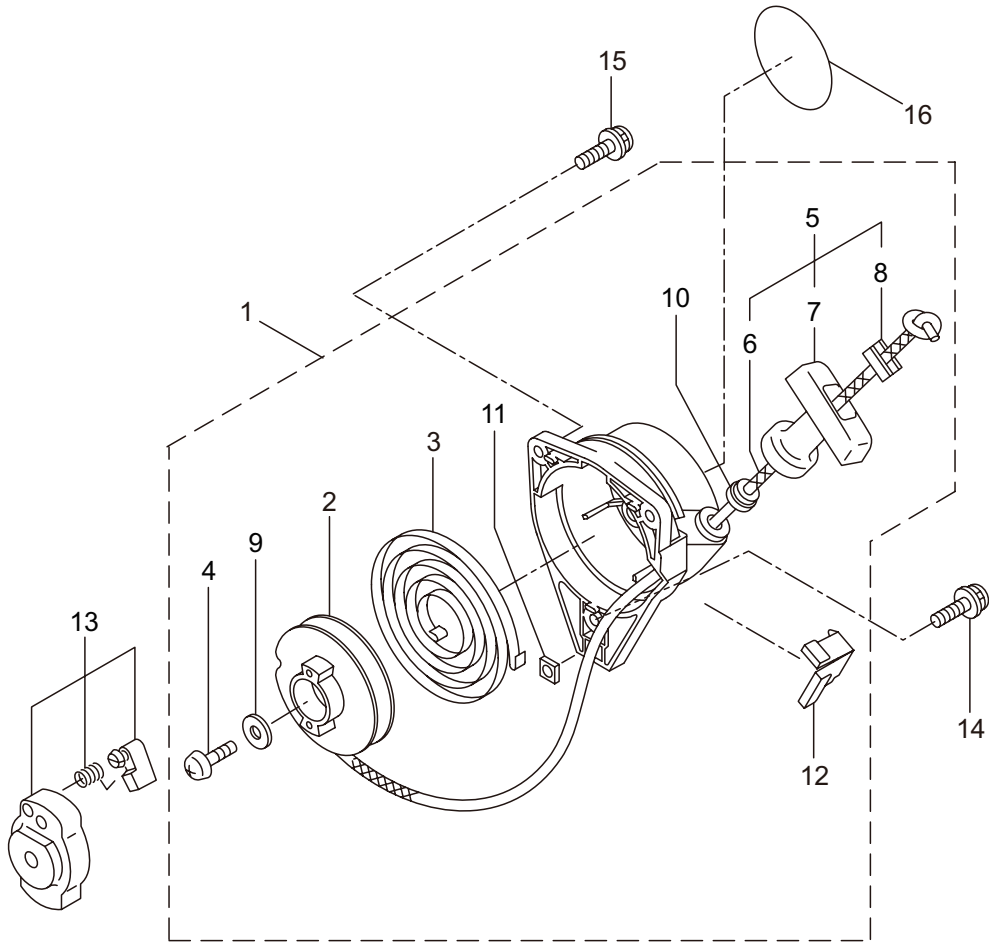

3. BC260T
RECOIL STARTER

Ref. No.	Part No.	Part Name	Q'ty	Remarks
3-1	273093	Recoil Ass'y	1	Incl.2-12
3-2	280492	Reel	1	
3-3	287421	Spiral Spring	1	
3-4	280494	Screw	1	
3-5	280495	Starter Rope Ass'y	1	Incl.6-8
3-6	283616	Starter Rope	1	
3-7	280497	Starter Grip	1	
3-8	280550	Stopper	1	
3-9	280547	Washer	1	
3-10	280548	Collar	1	
3-11	269423	Nut	1	
3-12	288500	Plate	1	
3-13	287399	Stater Pulley Ass'y	1	
3-14	269833	Screw	1	M4x16
3-15	280489	Screw	2	M4x20
3-16	563695	Label	1	MARUYAMA